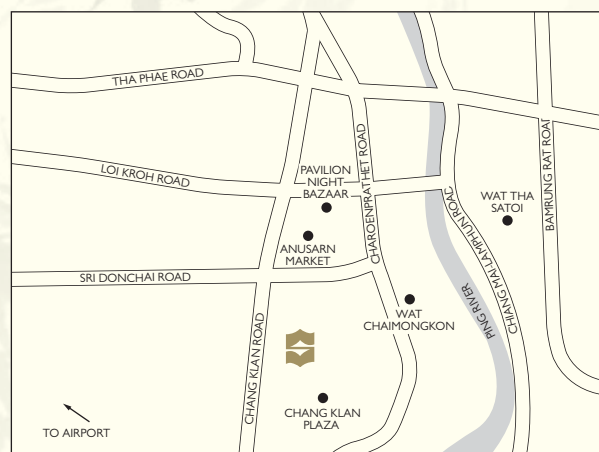

FACTS AND INFORMATION

SHANGRI-LA HOTEL, CHIANG MAI

LOCATION

Ideally located on Chang Klan Road, Shangri-La Hotel, Chiang Mai is within easy walking distance to the city's famous Night Bazaar. Situated in a lush garden setting, the hotel is just 10 minutes by car from Chiang Mai International Airport, and enjoys close proximity to fascinating museums, cultural centres, temples, shops and boutiques.