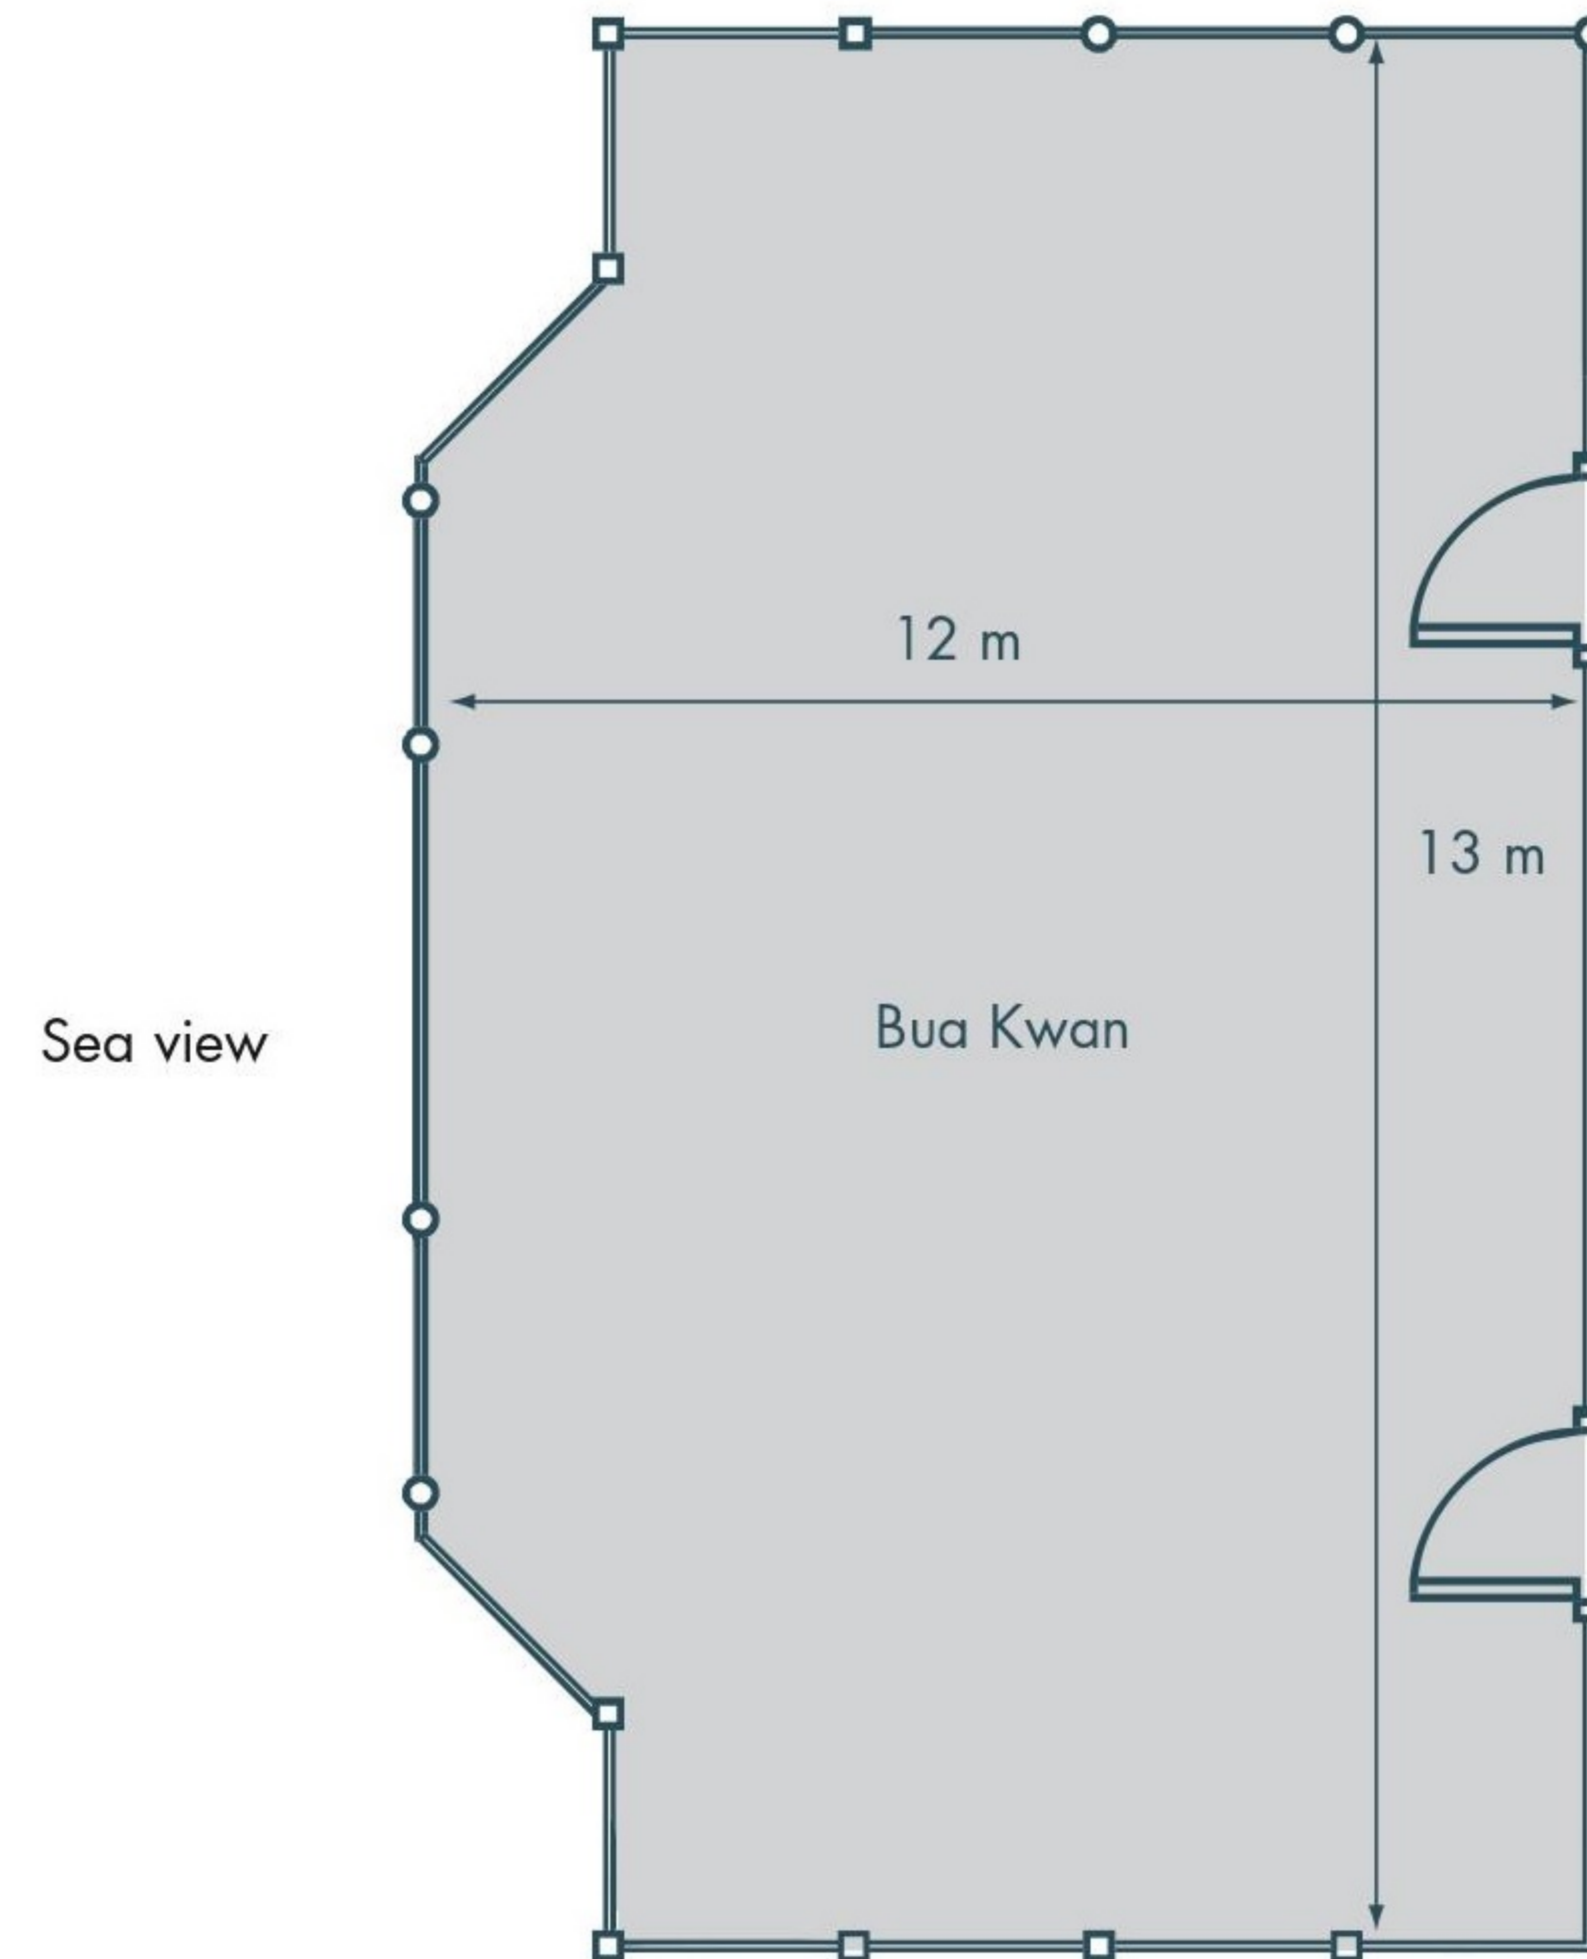

Bua Kwan

2nd Floor

Function room	Area (sqm)	Height (m)	U-shape	Theatre	Classroom	Banquet	Dinner & Dance	Cocktail
Bua Kwan	156	3.70	30	70	40	50	n/a	80