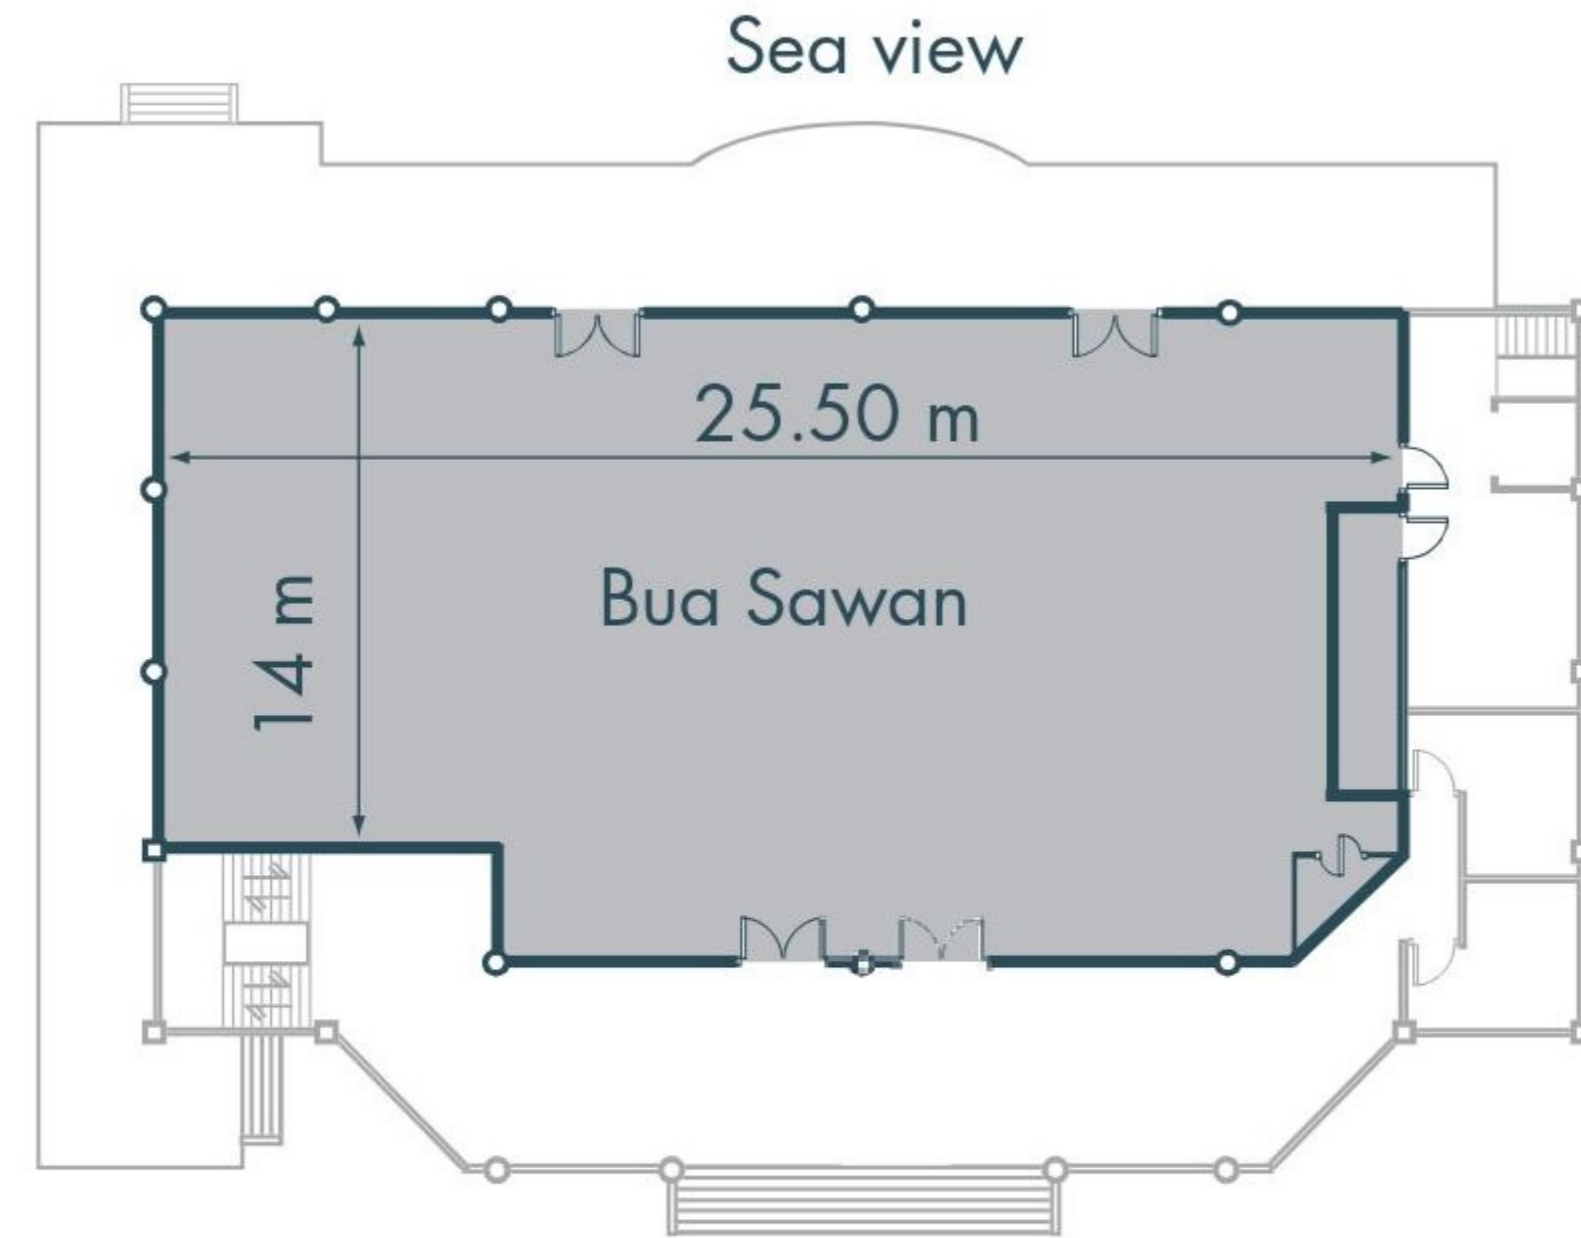

Bua Sawan

Ground Floor

Function room	Area (sqm)	Height (m)	U-shape	Theatre	Classroom	Banquet	Dinner & Dance	Cocktail
Bua Sawan	357	3.50	52	300	150	200	160	350