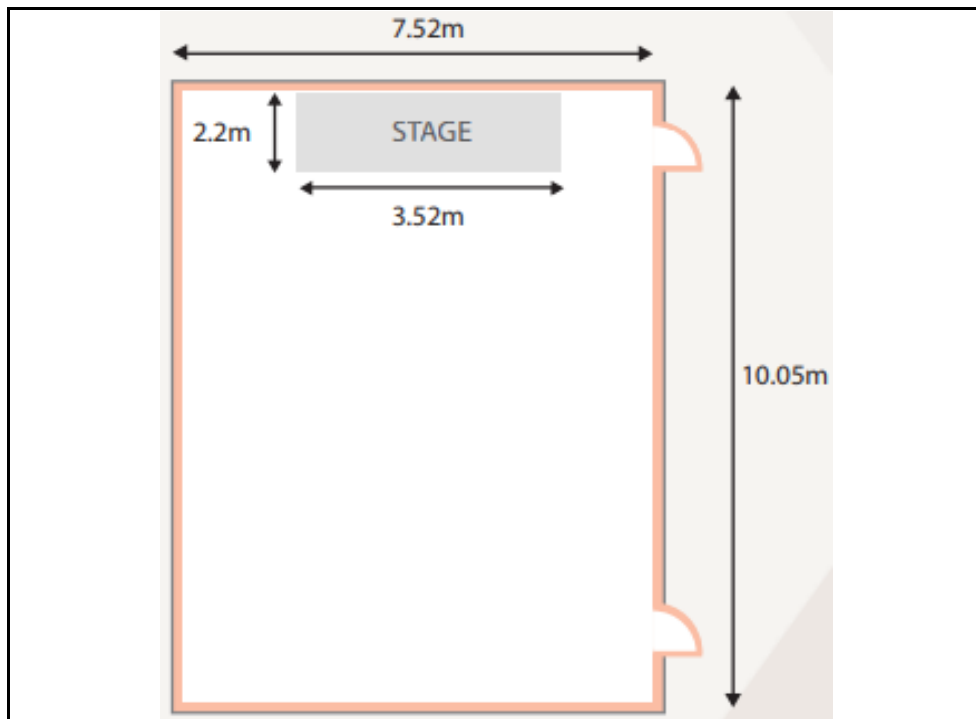

Room Name: *Oksunbong*

Dimension (L x W)	Area (m2)	Height (m)
12.8 x 24.65	148.5	
Banquet	Classroom	Theatre
80	105	170

Room Name: *Sainam*

Dimension (L x W)	Area (m2)	Height (m)
10.65 x 7.52	79.2	
Banquet	Classroom	Theatre
40	45	60

Room Name: *Seokmun*

Dimension (L x W)	Area (m2)	Height (m)
10.65 x 7.52	72.6	
Banquet	Classroom	Theatre
40	45	60

Room Name: *Chuljuk*

Dimension (L x W)	Area (m2)	Height (m)
20.1 x 10.85	264	
Banquet	Classroom	Theatre
130	170	240

Room Name: *Haseonam*

Dimension (L x W)	Area (m2)	Height (m)
17.65 x 9.39	145.2	
Banquet	Classroom	Theatre
80	80	140

Room Name: *Sangseonam*

Dimension (L x W)	Area (m2)	Height (m)
14.2 x 7.7	105.6	
Banquet	Classroom	Theatre
60	80	100

Room Name: *Sobaek*

Dimension (L x W)	Area (m ²)	Height (m)
14.2 x 6.15	105.6	
Banquet	Classroom	Theatre
60	50	80

Room Name: *Jungseonam*

Dimension (L x W)	Area (m ²)	Height (m)
14.2 x 6.15	85.8	
Banquet	Classroom	Theatre
50	54	80