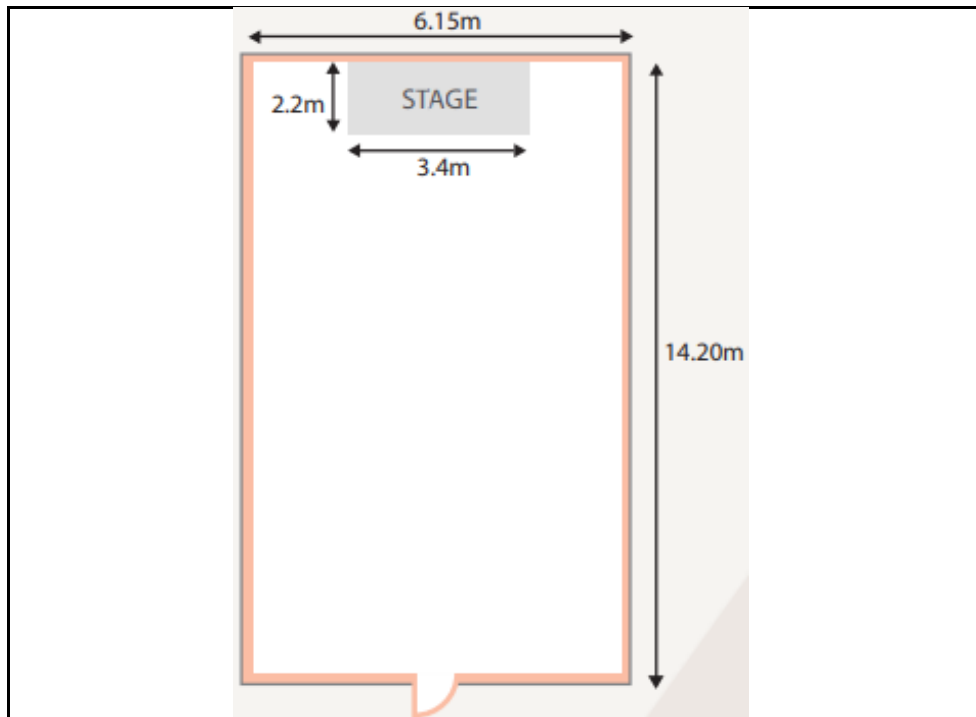

Room Name: *Oksunbong*

Dimension (L x W)	Area (m2)	Height (m)
12.8 x 24.65	148.5	
Banquet	Classroom	Theatre
80	105	170

Room Name: *Sainam*

Dimension (L x W)	Area (m2)	Height (m)
10.65 x 7.52	79.2	
Banquet	Classroom	Theatre
40	45	60

Room Name: *Seokmun*

Dimension (L x W)	Area (m2)	Height (m)
10.65 x 7.52	72.6	
Banquet	Classroom	Theatre
40	45	60

Room Name: *Chuljuk*

Dimension (L x W)	Area (m2)	Height (m)
20.1 x 10.85	264	
Banquet	Classroom	Theatre
130	170	240

Room Name: *Haseonam*

Dimension (L x W)	Area (m2)	Height (m)
17.65 x 9.39	145.2	
Banquet	Classroom	Theatre
80	80	140

Room Name: *Sangseonam*

Dimension (L x W)	Area (m2)	Height (m)
14.2 x 7.7	105.6	
Banquet	Classroom	Theatre
60	80	100

Room Name: *Sobaek*

Dimension (L x W)	Area (m ²)	Height (m)
14.2 x 6.15	105.6	
Banquet	Classroom	Theatre
60	50	80

Room Name: *Jungseonam*

Dimension (L x W)	Area (m ²)	Height (m)
14.2 x 6.15	85.8	
Banquet	Classroom	Theatre
50	54	80