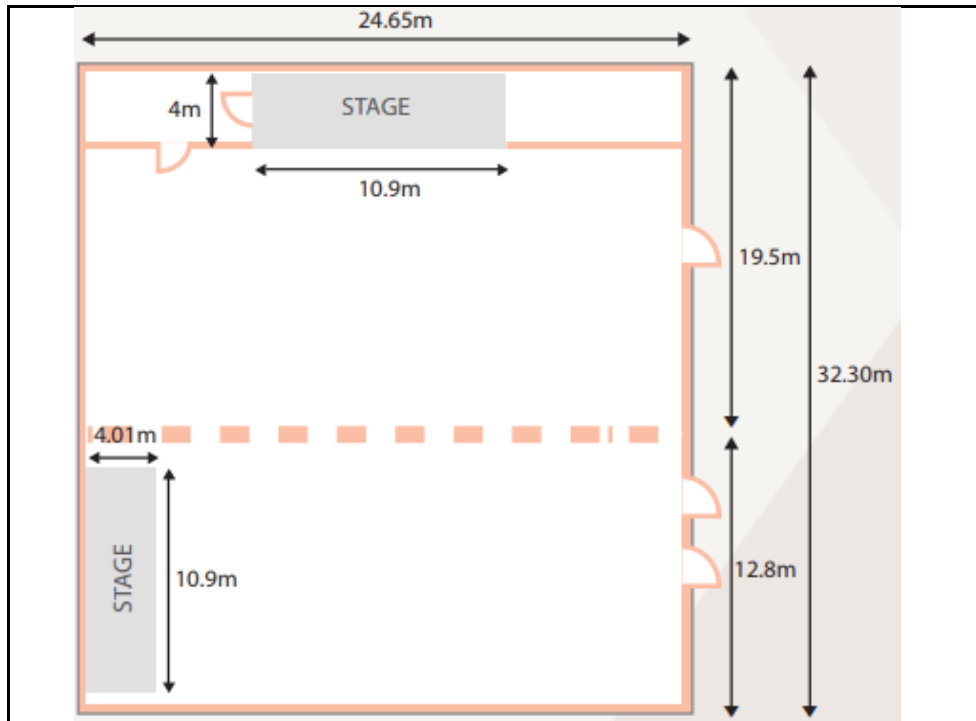

DAEMYUNG RESORT DANYANG

Room Name: *Dodamsambong*

Dimension (L x W)	Area (m ²)	Height (m)
32.3 x 24.65	693	
Banquet	Classroom	Theatre
400	500	1200

Room Name: *Gudambong*

Dimension (L x W)	Area (m ²)	Height (m)
19.5 x 24.65	158.4	
Banquet	Classroom	Theatre
90	120	180

Room Name: *Oksunbong*

Dimension (L x W)	Area (m2)	Height (m)
12.8 x 24.65	148.5	
Banquet	Classroom	Theatre
80	105	170

Room Name: *Sainam*

Dimension (L x W)	Area (m2)	Height (m)
10.65 x 7.52	79.2	
Banquet	Classroom	Theatre
40	45	60

Room Name: *Haseonam*

Dimension (L x W)	Area (m2)	Height (m)
17.65 x 9.39	145.2	
Banquet	Classroom	Theatre
80	80	140

Room Name: *Sangseonam*

Dimension (L x W)	Area (m2)	Height (m)
14.2 x 7.7	105.6	
Banquet	Classroom	Theatre
60	80	100

Room Name: *Sobaek*

Dimension (L x W)	Area (m ²)	Height (m)
14.2 x 6.15	105.6	
Banquet	Classroom	Theatre
60	50	80

Room Name: *Jungseonam*

Dimension (L x W)	Area (m ²)	Height (m)
14.2 x 6.15	85.8	
Banquet	Classroom	Theatre
50	54	80