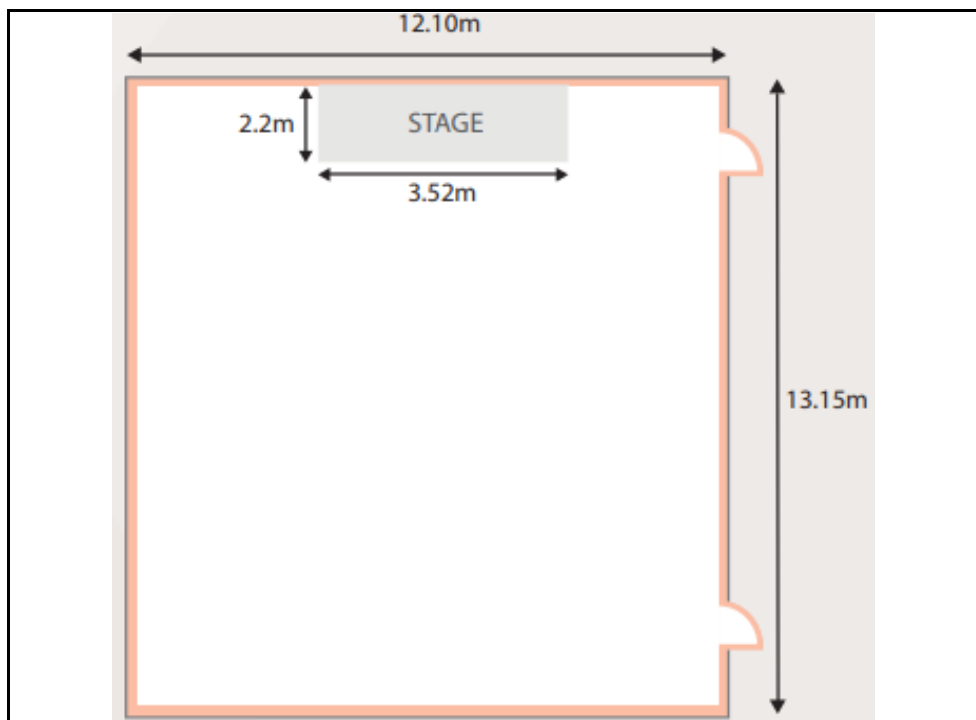

DAEMYUNG RESORT DANYANG

Room Name: *Dodamsambong*

Dimension (L x W)	Area (m ²)	Height (m)
32.3 x 24.65	693	
Banquet	Classroom	Theatre
400	500	1200

Room Name: *Gudambong*

Dimension (L x W)	Area (m ²)	Height (m)
19.5 x 24.65	158.4	
Banquet	Classroom	Theatre
90	120	180

Room Name: *Oksunbong*

Dimension (L x W)	Area (m2)	Height (m)
12.8 x 24.65	148.5	
Banquet	Classroom	Theatre
80	105	170

Room Name: *Sainam*

Dimension (L x W)	Area (m2)	Height (m)
10.65 x 7.52	79.2	
Banquet	Classroom	Theatre
40	45	60

Room Name: *Haseonam*

Dimension (L x W)	Area (m2)	Height (m)
17.65 x 9.39	145.2	
Banquet	Classroom	Theatre
80	80	140

Room Name: *Sangseonam*

Dimension (L x W)	Area (m2)	Height (m)
14.2 x 7.7	105.6	
Banquet	Classroom	Theatre
60	80	100

Room Name: *Sobaek*

Dimension (L x W)	Area (m ²)	Height (m)
14.2 x 6.15	105.6	
Banquet	Classroom	Theatre
60	50	80

Room Name: *Jungseonam*

Dimension (L x W)	Area (m ²)	Height (m)
14.2 x 6.15	85.8	
Banquet	Classroom	Theatre
50	54	80