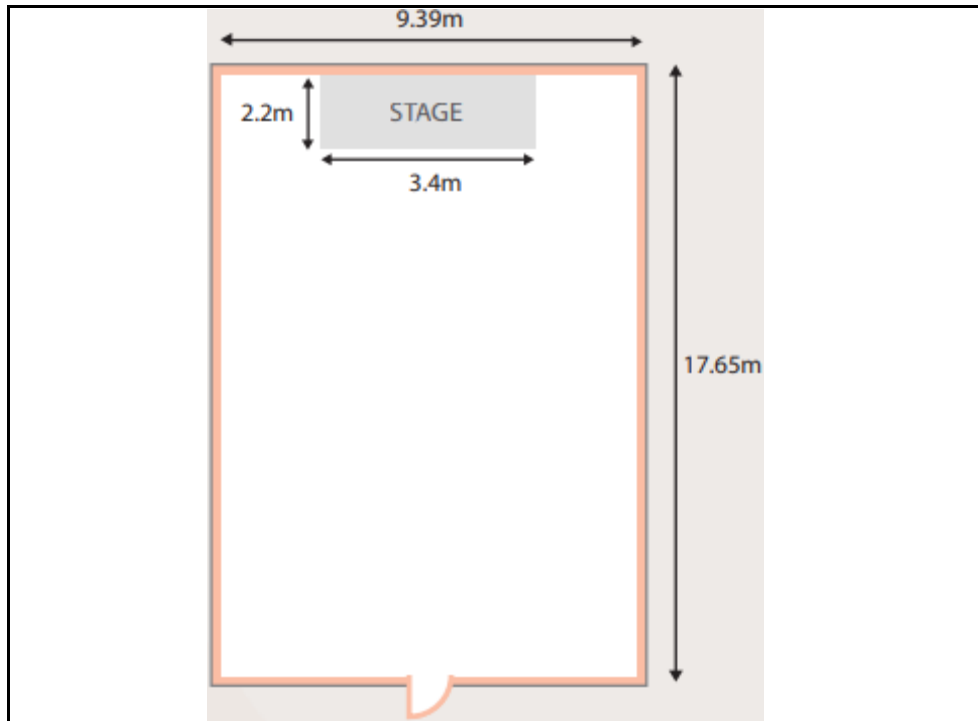

Room Name: *Oksunbong*

Dimension (L x W)	Area (m2)	Height (m)
12.8 x 24.65	148.5	
Banquet	Classroom	Theatre
80	105	170

Room Name: *Sainam*

Dimension (L x W)	Area (m2)	Height (m)
10.65 x 7.52	79.2	
Banquet	Classroom	Theatre
40	45	60

Room Name: *Seokmun*

Dimension (L x W)	Area (m2)	Height (m)
10.65 x 7.52	72.6	
Banquet	Classroom	Theatre
40	45	60

Room Name: *Chuljuk*

Dimension (L x W)	Area (m2)	Height (m)
20.1 x 10.85	264	
Banquet	Classroom	Theatre
130	170	240

Room Name: *Haseonam*

Dimension (L x W)	Area (m2)	Height (m)
17.65 x 9.39	145.2	
Banquet	Classroom	Theatre
80	80	140

Room Name: *Sangseonam*

Dimension (L x W)	Area (m2)	Height (m)
14.2 x 7.7	105.6	
Banquet	Classroom	Theatre
60	80	100

Room Name: *Sobaek*

Dimension (L x W)	Area (m ²)	Height (m)
14.2 x 6.15	105.6	
Banquet	Classroom	Theatre
60	50	80

Room Name: *Jungseonam*

Dimension (L x W)	Area (m ²)	Height (m)
14.2 x 6.15	85.8	
Banquet	Classroom	Theatre
50	54	80