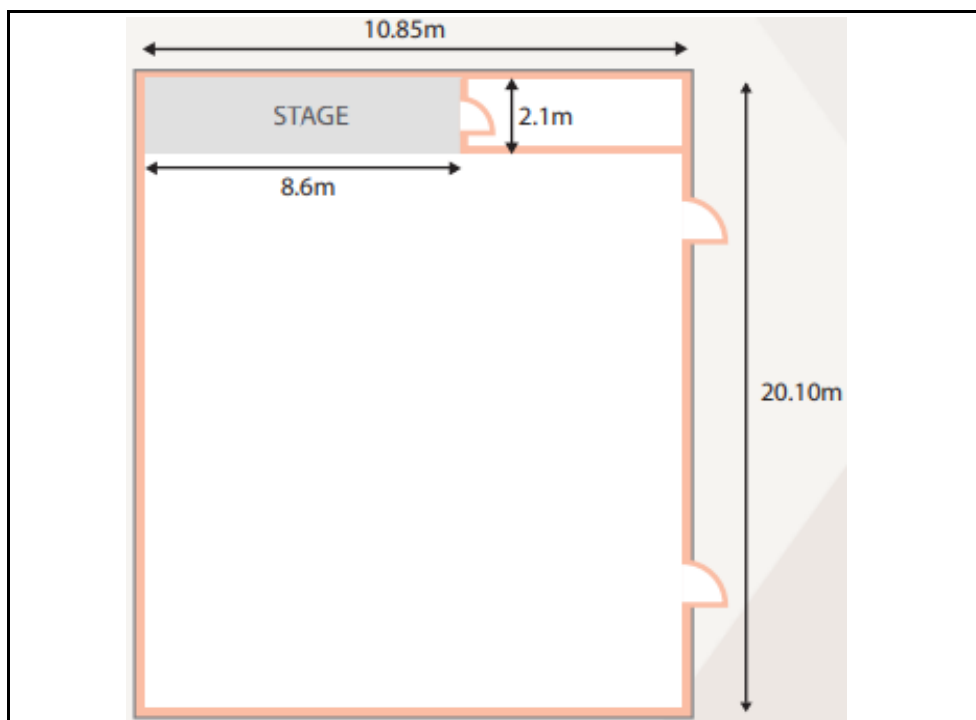

Room Name: *Oksunbong*

Dimension (L x W)	Area (m2)	Height (m)
12.8 x 24.65	148.5	
Banquet	Classroom	Theatre
80	105	170

Room Name: *Sainam*

Dimension (L x W)	Area (m2)	Height (m)
10.65 x 7.52	79.2	
Banquet	Classroom	Theatre
40	45	60

Room Name: *Seokmun*

Dimension (L x W)	Area (m2)	Height (m)
10.65 x 7.52	72.6	
Banquet	Classroom	Theatre
40	45	60

Room Name: *Chuljuk*

Dimension (L x W)	Area (m2)	Height (m)
20.1 x 10.85	264	
Banquet	Classroom	Theatre
130	170	240

Room Name: *Haseonam*

Dimension (L x W)	Area (m2)	Height (m)
17.65 x 9.39	145.2	
Banquet	Classroom	Theatre
80	80	140

Room Name: *Sangseonam*

Dimension (L x W)	Area (m2)	Height (m)
14.2 x 7.7	105.6	
Banquet	Classroom	Theatre
60	80	100

Room Name: *Sobaek*

Dimension (L x W)	Area (m ²)	Height (m)
14.2 x 6.15	105.6	
Banquet	Classroom	Theatre
60	50	80

Room Name: *Jungseonam*

Dimension (L x W)	Area (m ²)	Height (m)
14.2 x 6.15	85.8	
Banquet	Classroom	Theatre
50	54	80