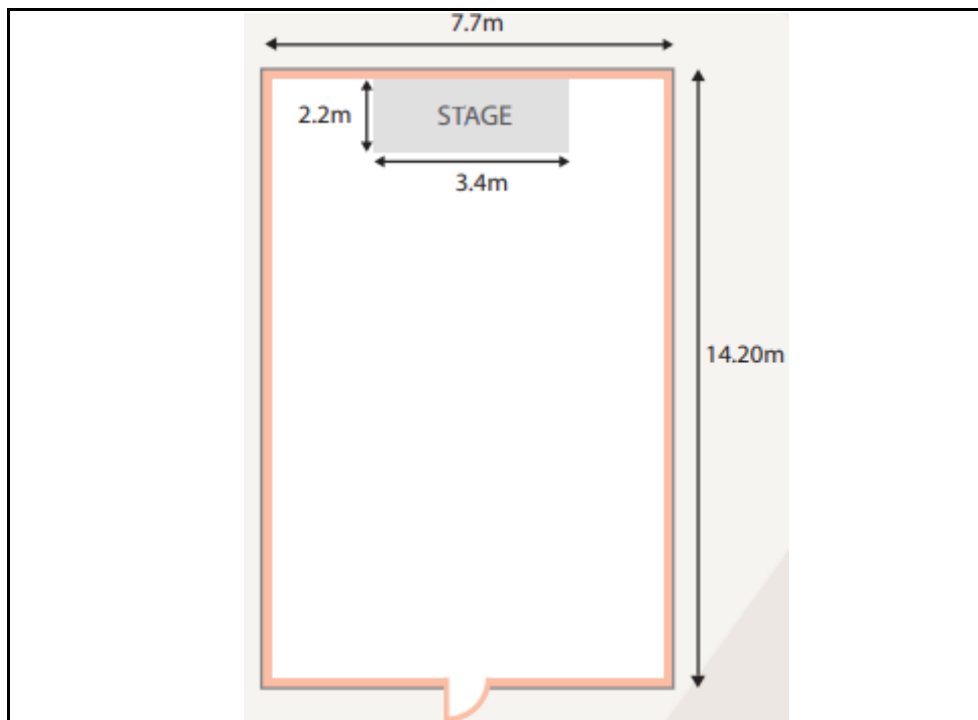

Room Name: *Oksunbong*

Dimension (L x W)	Area (m2)	Height (m)
12.8 x 24.65	148.5	
Banquet	Classroom	Theatre
80	105	170

Room Name: *Sainam*

Dimension (L x W)	Area (m2)	Height (m)
10.65 x 7.52	79.2	
Banquet	Classroom	Theatre
40	45	60

Room Name: *Seokmun*

Dimension (L x W)	Area (m2)	Height (m)
10.65 x 7.52	72.6	
Banquet	Classroom	Theatre
40	45	60

Room Name: *Chuljuk*

Dimension (L x W)	Area (m2)	Height (m)
20.1 x 10.85	264	
Banquet	Classroom	Theatre
130	170	240

Room Name: *Haseonam*

Dimension (L x W)	Area (m2)	Height (m)
17.65 x 9.39	145.2	
Banquet	Classroom	Theatre
80	80	140

Room Name: *Sangseonam*

Dimension (L x W)	Area (m2)	Height (m)
14.2 x 7.7	105.6	
Banquet	Classroom	Theatre
60	80	100

Room Name: *Sobaek*

Dimension (L x W)	Area (m ²)	Height (m)
14.2 x 6.15	105.6	
Banquet	Classroom	Theatre
60	50	80

Room Name: *Jungseonam*

Dimension (L x W)	Area (m ²)	Height (m)
14.2 x 6.15	85.8	
Banquet	Classroom	Theatre
50	54	80