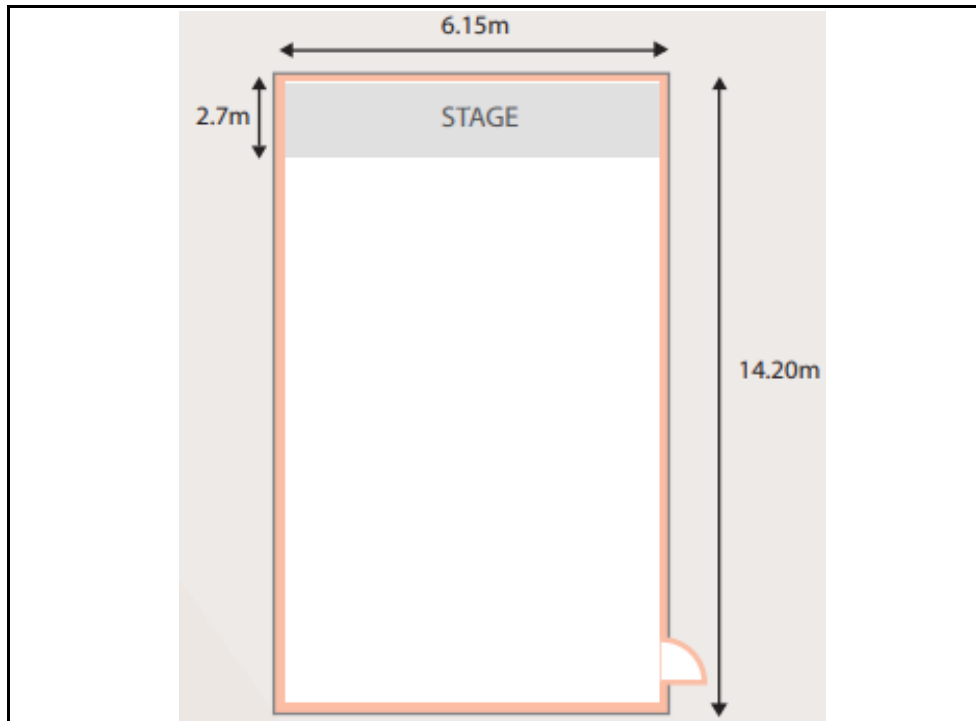

Room Name: *Oksunbong*

Dimension (L x W)	Area (m2)	Height (m)
12.8 x 24.65	148.5	
Banquet	Classroom	Theatre
80	105	170

Room Name: *Sainam*

Dimension (L x W)	Area (m2)	Height (m)
10.65 x 7.52	79.2	
Banquet	Classroom	Theatre
40	45	60

Room Name: *Seokmun*

Dimension (L x W)	Area (m2)	Height (m)
10.65 x 7.52	72.6	
Banquet	Classroom	Theatre
40	45	60

Room Name: *Chuljuk*

Dimension (L x W)	Area (m2)	Height (m)
20.1 x 10.85	264	
Banquet	Classroom	Theatre
130	170	240

Room Name: *Haseonam*

Dimension (L x W)	Area (m2)	Height (m)
17.65 x 9.39	145.2	
Banquet	Classroom	Theatre
80	80	140

Room Name: *Sangseonam*

Dimension (L x W)	Area (m2)	Height (m)
14.2 x 7.7	105.6	
Banquet	Classroom	Theatre
60	80	100

Room Name: *Sobaek*

Dimension (L x W)	Area (m ²)	Height (m)
14.2 x 6.15	105.6	
Banquet	Classroom	Theatre
60	50	80

Room Name: *Jungseonam*

Dimension (L x W)	Area (m ²)	Height (m)
14.2 x 6.15	85.8	
Banquet	Classroom	Theatre
50	54	80