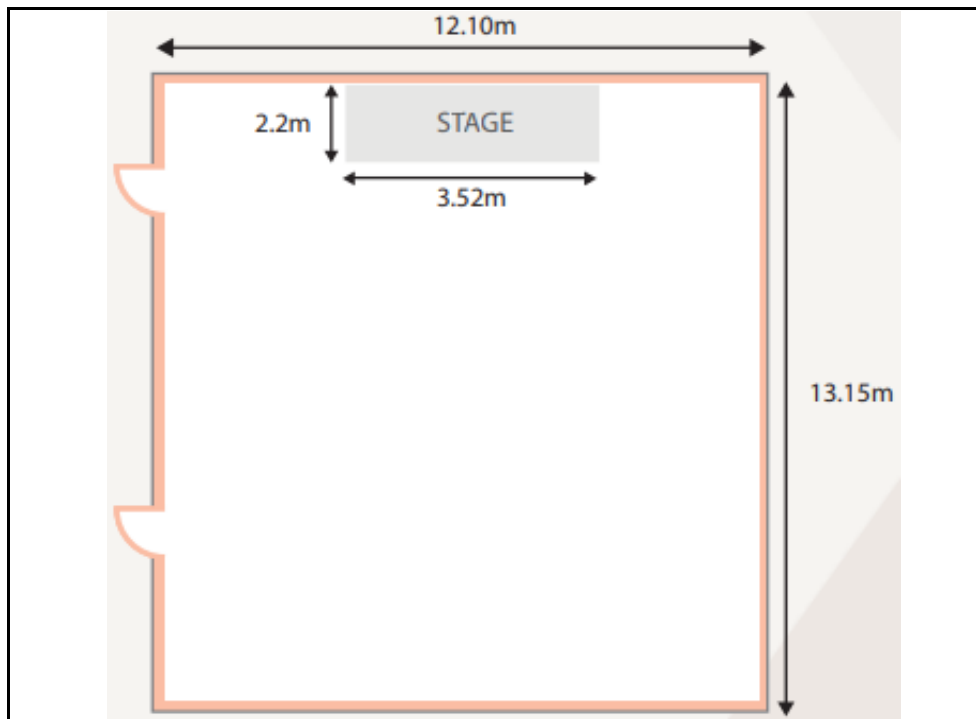

DAEMYUNG RESORT DANYANG

Room Name: *Dodamsambong*

Dimension (L x W)	Area (m ²)	Height (m)
32.3 x 24.65	693	
Banquet	Classroom	Theatre
400	500	1200

Room Name: *Gudambong*

Dimension (L x W)	Area (m ²)	Height (m)
19.5 x 24.65	158.4	
Banquet	Classroom	Theatre
90	120	180

Room Name: *Oksunbong*

Dimension (L x W)	Area (m2)	Height (m)
12.8 x 24.65	148.5	
Banquet	Classroom	Theatre
80	105	170

Room Name: *Sainam*

Dimension (L x W)	Area (m2)	Height (m)
10.65 x 7.52	79.2	
Banquet	Classroom	Theatre
40	45	60

Room Name: *Haseonam*

Dimension (L x W)	Area (m2)	Height (m)
17.65 x 9.39	145.2	
Banquet	Classroom	Theatre
80	80	140

Room Name: *Sangseonam*

Dimension (L x W)	Area (m2)	Height (m)
14.2 x 7.7	105.6	
Banquet	Classroom	Theatre
60	80	100

Room Name: *Sobaek*

Dimension (L x W)	Area (m ²)	Height (m)
14.2 x 6.15	105.6	
Banquet	Classroom	Theatre
60	50	80

Room Name: *Jungseonam*

Dimension (L x W)	Area (m ²)	Height (m)
14.2 x 6.15	85.8	
Banquet	Classroom	Theatre
50	54	80