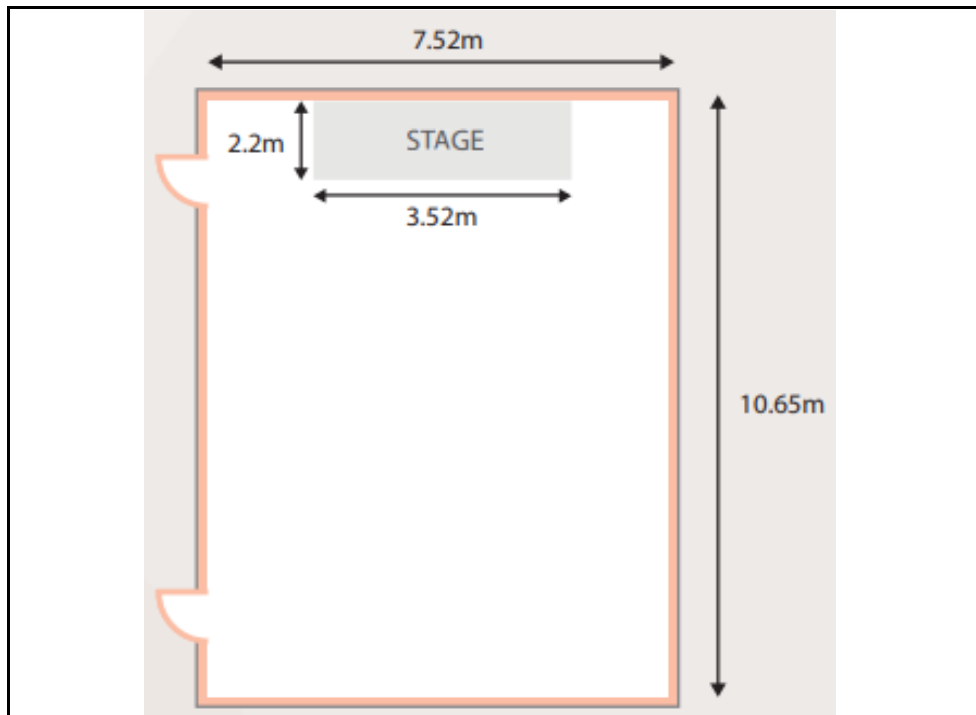

DAEMYUNG RESORT DANYANG

Room Name: *Dodamsambong*

Dimension (L x W)	Area (m ²)	Height (m)
32.3 x 24.65	693	
Banquet	Classroom	Theatre
400	500	1200

Room Name: *Gudambong*

Dimension (L x W)	Area (m ²)	Height (m)
19.5 x 24.65	158.4	
Banquet	Classroom	Theatre
90	120	180

Room Name: *Oksunbong*

Dimension (L x W)	Area (m2)	Height (m)
12.8 x 24.65	148.5	
Banquet	Classroom	Theatre
80	105	170

Room Name: *Sainam*

Dimension (L x W)	Area (m2)	Height (m)
10.65 x 7.52	79.2	
Banquet	Classroom	Theatre
40	45	60

Room Name: *Haseonam*

Dimension (L x W)	Area (m2)	Height (m)
17.65 x 9.39	145.2	
Banquet	Classroom	Theatre
80	80	140

Room Name: *Sangseonam*

Dimension (L x W)	Area (m2)	Height (m)
14.2 x 7.7	105.6	
Banquet	Classroom	Theatre
60	80	100

Room Name: *Sobaek*

Dimension (L x W)	Area (m ²)	Height (m)
14.2 x 6.15	105.6	
Banquet	Classroom	Theatre
60	50	80

Room Name: *Jungseonam*

Dimension (L x W)	Area (m ²)	Height (m)
14.2 x 6.15	85.8	
Banquet	Classroom	Theatre
50	54	80