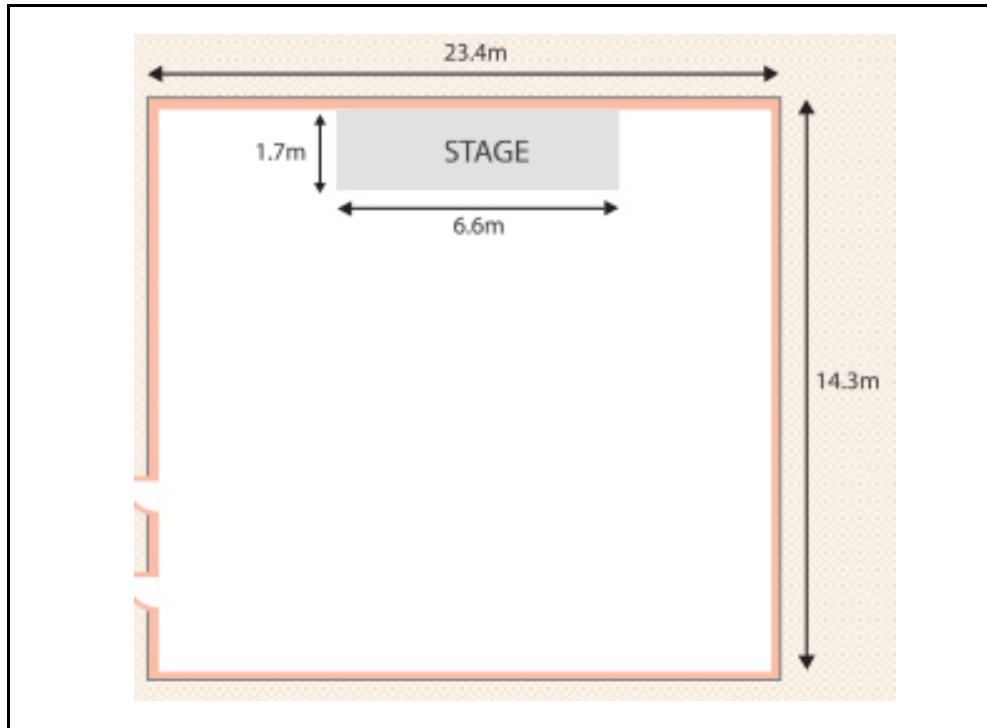

Daemyung Resort Geoje

Room Name: *Grand Ballroom*

Dimension (L x W)	Area (m2)	Height (m)
26.9 X 45	1210.5	
Banquet	Classroom	Theatre
500	600	1000

Room Name: *Grand Ballroom I*

Dimension (L x W)	Area (m2)	Height (m)
26.9 X 24	645.6	
Banquet	Classroom	Theatre
250	300	400

Room Name: *Grand Ballroom II*

Dimension (L x W)	Area (m2)	Height (m)
26.9 X 19	511.1	
Banquet	Classroom	Theatre
250	300	400

Room Name: *Daimond Hall (Wedding Hall)*

Dimension (L x W)	Area (m2)	Height (m)
13 X 22	286	
Banquet	Classroom	Theatre
120	120	200

Room Name: Sapphire Hall

Dimension (L x W)	Area (m2)	Height (m)
8.4 X 15.4	129.36	
Banquet	Classroom	Theatre
50	70	100

Room Name: Ruby Hall

Dimension (L x W)	Area (m2)	Height (m)
8.5 X 12.8	108.8	
Banquet	Classroom	Theatre
50	70	100

Room Name: Emerald Hall

Dimension (L x W)	Area (m2)	Height (m)
23.4 X 14.3	334.62	
Banquet	Classroom	Theatre
100	100	200

Room Name: Jade Hall

Dimension (L x W)	Area (m2)	Height (m)
14.7 X 8.3	122.01	
Banquet	Classroom	Theatre
50	70	100