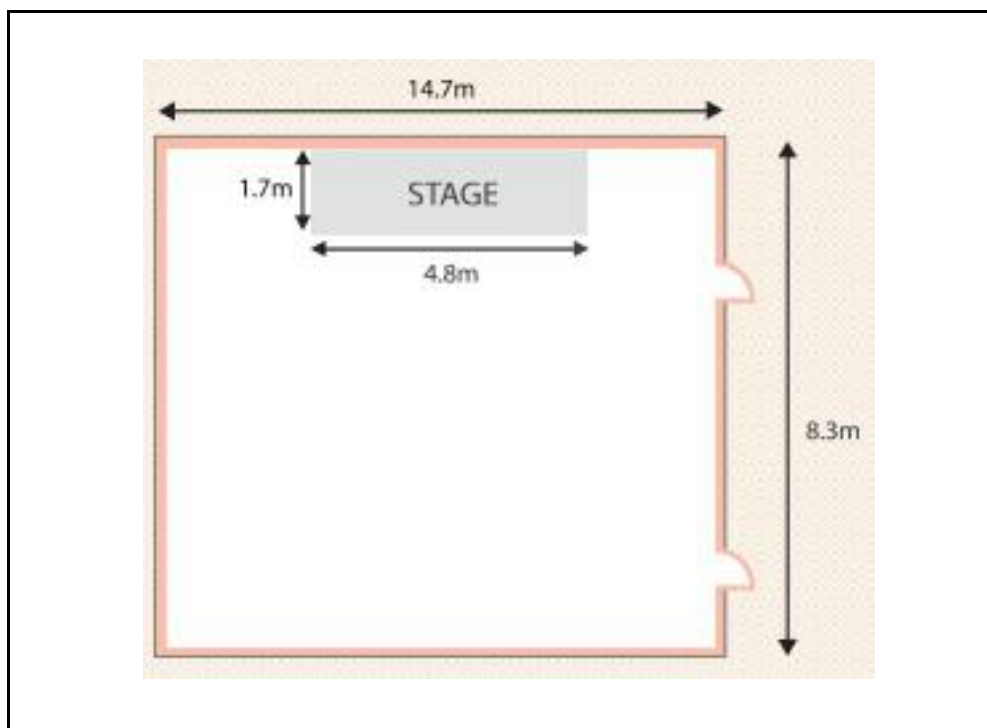

Room Name: *Grand Ballroom II*

Dimension (L x W)	Area (m2)	Height (m)
26.9 X 19	511.1	
Banquet	Classroom	Theatre
250	300	400

Room Name: *Daimond Hall (Wedding Hall)*

Dimension (L x W)	Area (m2)	Height (m)
13 X 22	286	
Banquet	Classroom	Theatre
120	120	200

Room Name: Sapphire Hall

Dimension (L x W)	Area (m2)	Height (m)
8.4 X 15.4	129.36	
Banquet	Classroom	Theatre
50	70	100

Room Name: Ruby Hall

Dimension (L x W)	Area (m2)	Height (m)
8.5 X 12.8	108.8	
Banquet	Classroom	Theatre
50	70	100

Room Name: Emerald Hall

Dimension (L x W)	Area (m2)	Height (m)
23.4 X 14.3	334.62	
Banquet	Classroom	Theatre
100	100	200

Room Name: Jade Hall

Dimension (L x W)	Area (m2)	Height (m)
14.7 X 8.3	122.01	
Banquet	Classroom	Theatre
50	70	100

Room Name: Opal Hall

Dimension (L x W)	Area (m2)	Height (m)
4.25 X 9.4	39.95	
Banquet	Classroom	Theatre
22		

Room Name: Topaz Hall

Dimension (L x W)	Area (m2)	Height (m)
4.25 X 9.4	39.95	
Banquet	Classroom	Theatre
22		