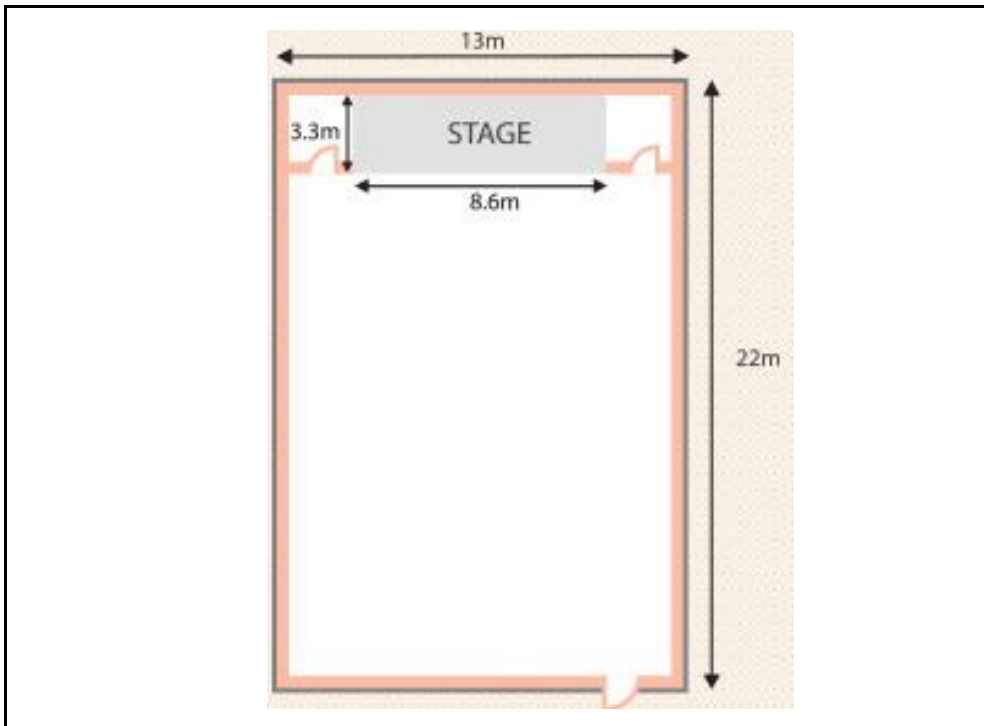

Daemyung Resort Geoje

Room Name: *Grand Ballroom*

Dimension (L x W)	Area (m2)	Height (m)
26.9 X 45	1210.5	
Banquet	Classroom	Theatre
500	600	1000

Room Name: *Grand Ballroom I*

Dimension (L x W)	Area (m2)	Height (m)
26.9 X 24	645.6	
Banquet	Classroom	Theatre
250	300	400

Room Name: *Grand Ballroom II*

Dimension (L x W)	Area (m2)	Height (m)
26.9 X 19	511.1	
Banquet	Classroom	Theatre
250	300	400

Room Name: *Daimond Hall (Wedding Hall)*

Dimension (L x W)	Area (m2)	Height (m)
13 X 22	286	
Banquet	Classroom	Theatre
120	120	200

Room Name: Emerald Hall

Dimension (L x W)	Area (m2)	Height (m)
23.4 X 14.3	334.62	
Banquet	Classroom	Theatre
100	100	200

Room Name: Jade Hall

Dimension (L x W)	Area (m2)	Height (m)
14.7 X 8.3	122.01	
Banquet	Classroom	Theatre
50	70	100

Room Name: Opal Hall

Dimension (L x W)	Area (m2)	Height (m)
4.25 X 9.4	39.95	
Banquet	Classroom	Theatre
22		

Room Name: Topaz Hall

Dimension (L x W)	Area (m2)	Height (m)
4.25 X 9.4	39.95	
Banquet	Classroom	Theatre
22		