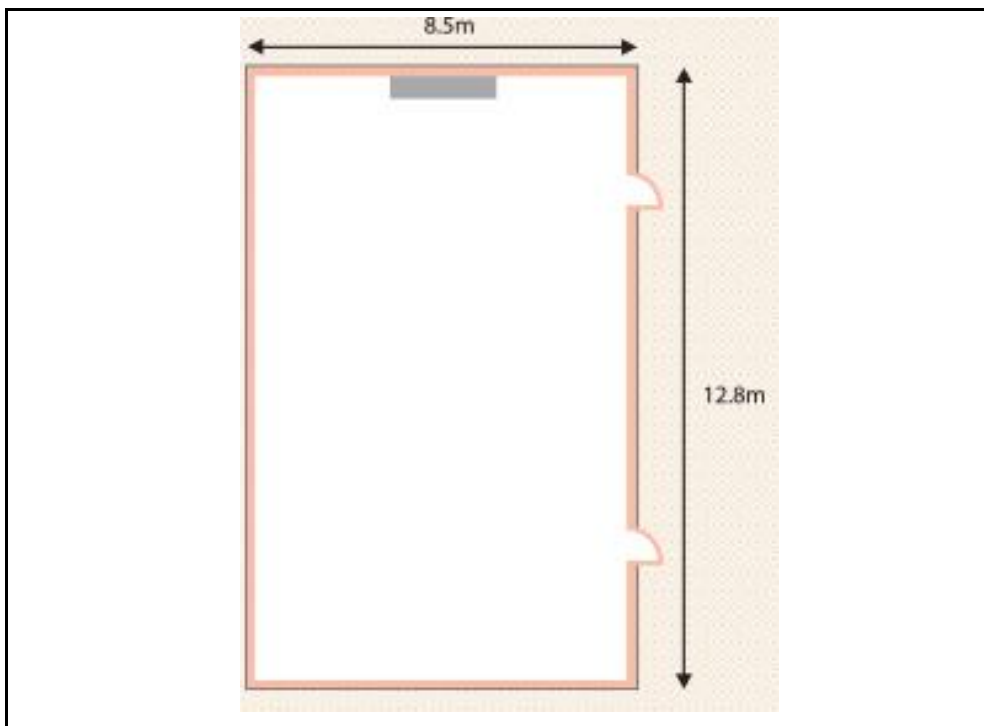

Daemyung Resort Geoje

Room Name: *Grand Ballroom*

Dimension (L x W)	Area (m2)	Height (m)
26.9 X 45	1210.5	
Banquet	Classroom	Theatre
500	600	1000

Room Name: *Grand Ballroom I*

Dimension (L x W)	Area (m2)	Height (m)
26.9 X 24	645.6	
Banquet	Classroom	Theatre
250	300	400

Room Name: *Grand Ballroom II*

Dimension (L x W)	Area (m2)	Height (m)
26.9 X 19	511.1	
Banquet	Classroom	Theatre
250	300	400

Room Name: *Daimond Hall (Wedding Hall)*

Dimension (L x W)	Area (m2)	Height (m)
13 X 22	286	
Banquet	Classroom	Theatre
120	120	200

Room Name: Sapphire Hall

Dimension (L x W)	Area (m2)	Height (m)
8.4 X 15.4	129.36	
Banquet	Classroom	Theatre
50	70	100

Room Name: Ruby Hall

Dimension (L x W)	Area (m2)	Height (m)
8.5 X 12.8	108.8	
Banquet	Classroom	Theatre
50	70	100

Room Name: Emerald Hall

Dimension (L x W)	Area (m2)	Height (m)
23.4 X 14.3	334.62	
Banquet	Classroom	Theatre
100	100	200

Room Name: Jade Hall

Dimension (L x W)	Area (m2)	Height (m)
14.7 X 8.3	122.01	
Banquet	Classroom	Theatre
50	70	100