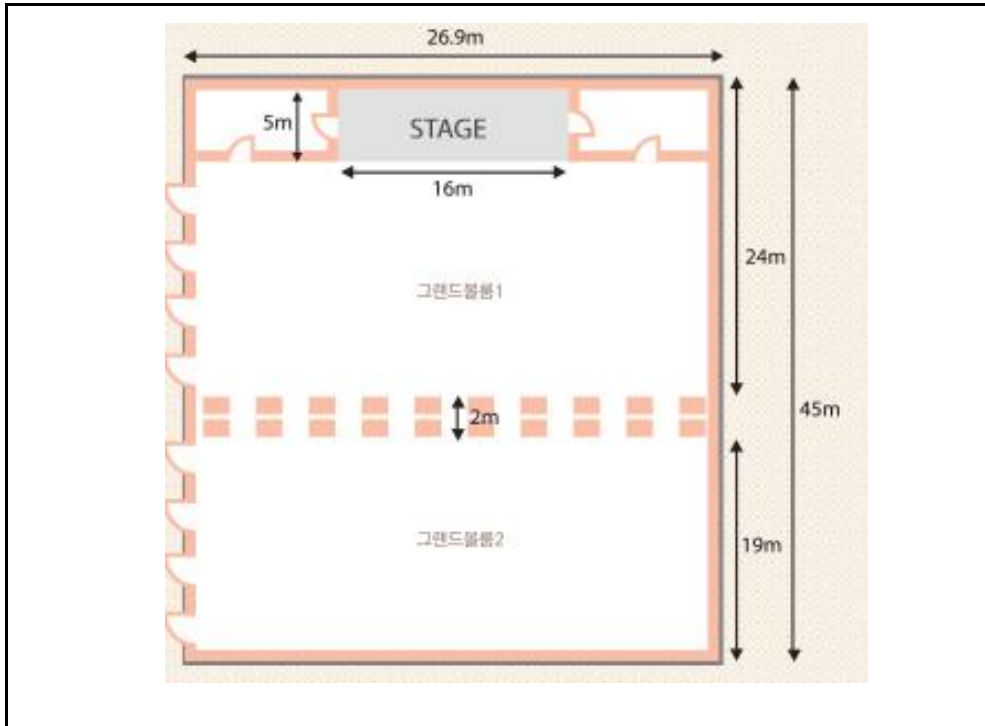

Daemyung Resort Geoje

Room Name: *Grand Ballroom*

Dimension (L x W)	Area (m2)	Height (m)
26.9 X 45	1210.5	
Banquet	Classroom	Theatre
500	600	1000

Room Name: *Grand Ballroom I*

Dimension (L x W)	Area (m2)	Height (m)
26.9 X 24	645.6	
Banquet	Classroom	Theatre
250	300	400

Room Name: *Grand Ballroom II*

Dimension (L x W)	Area (m2)	Height (m)
26.9 X 19	511.1	
Banquet	Classroom	Theatre
250	300	400

Room Name: *Daimond Hall (Wedding Hall)*

Dimension (L x W)	Area (m2)	Height (m)
13 X 22	286	
Banquet	Classroom	Theatre
120	120	200

Room Name: Emerald Hall

Dimension (L x W)	Area (m2)	Height (m)
23.4 X 14.3	334.62	
Banquet	Classroom	Theatre
100	100	200

Room Name: Jade Hall

Dimension (L x W)	Area (m2)	Height (m)
14.7 X 8.3	122.01	
Banquet	Classroom	Theatre
50	70	100

Room Name: Opal Hall

Dimension (L x W)	Area (m2)	Height (m)
4.25 X 9.4	39.95	
Banquet	Classroom	Theatre
22		

Room Name: Topaz Hall

Dimension (L x W)	Area (m2)	Height (m)
4.25 X 9.4	39.95	
Banquet	Classroom	Theatre
22		