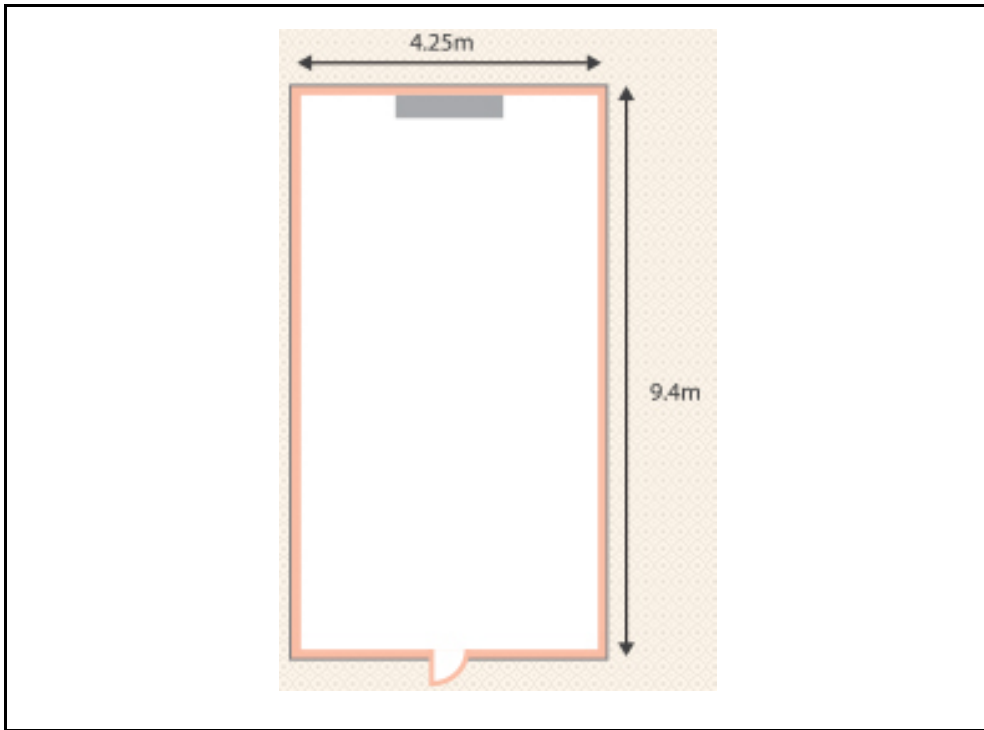

Room Name: *Grand Ballroom II*

Dimension (L x W)	Area (m2)	Height (m)
26.9 X 19	511.1	
Banquet	Classroom	Theatre
250	300	400

Room Name: *Daimond Hall (Wedding Hall)*

Dimension (L x W)	Area (m2)	Height (m)
13 X 22	286	
Banquet	Classroom	Theatre
120	120	200

Room Name: Sapphire Hall

Dimension (L x W)	Area (m2)	Height (m)
8.4 X 15.4	129.36	
Banquet	Classroom	Theatre
50	70	100

Room Name: Ruby Hall

Dimension (L x W)	Area (m2)	Height (m)
8.5 X 12.8	108.8	
Banquet	Classroom	Theatre
50	70	100

Room Name: Emerald Hall

Dimension (L x W)	Area (m2)	Height (m)
23.4 X 14.3	334.62	
Banquet	Classroom	Theatre
100	100	200

Room Name: Jade Hall

Dimension (L x W)	Area (m2)	Height (m)
14.7 X 8.3	122.01	
Banquet	Classroom	Theatre
50	70	100

Room Name: Opal Hall

Dimension (L x W)	Area (m2)	Height (m)
4.25 X 9.4	39.95	
Banquet	Classroom	Theatre
22		

Room Name: Topaz Hall

Dimension (L x W)	Area (m2)	Height (m)
4.25 X 9.4	39.95	
Banquet	Classroom	Theatre
22		