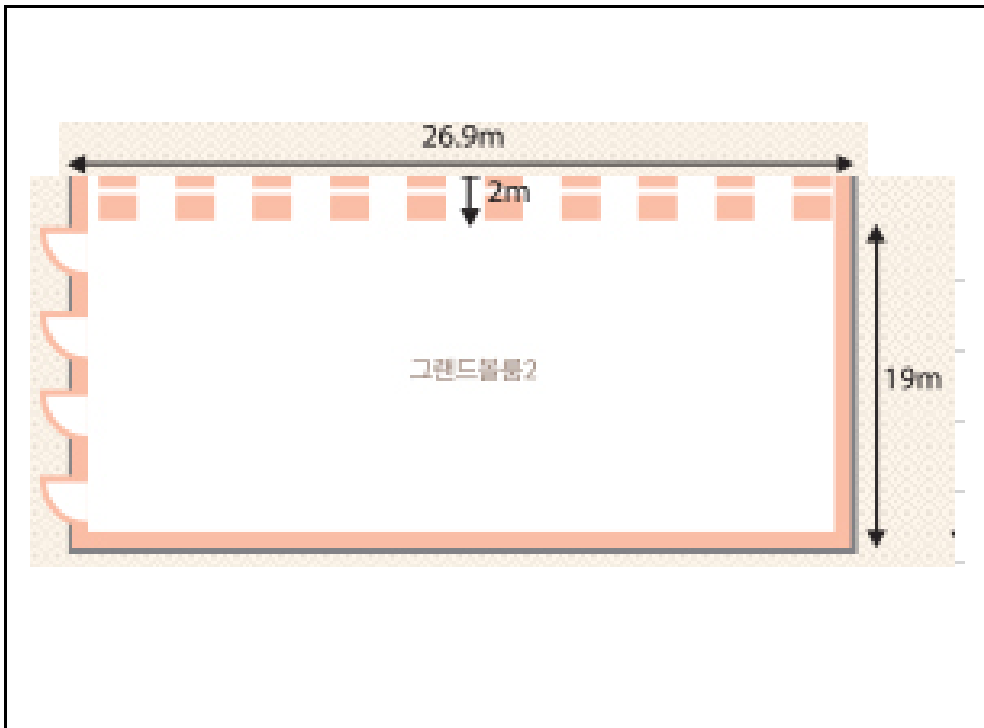

Daemyung Resort Geoje

Room Name: *Grand Ballroom*

Dimension (L x W)	Area (m2)	Height (m)
26.9 X 45	1210.5	
Banquet	Classroom	Theatre
500	600	1000

Room Name: *Grand Ballroom I*

Dimension (L x W)	Area (m2)	Height (m)
26.9 X 24	645.6	
Banquet	Classroom	Theatre
250	300	400

Room Name: *Grand Ballroom II*

Dimension (L x W)	Area (m2)	Height (m)
26.9 X 19	511.1	
Banquet	Classroom	Theatre
250	300	400

Room Name: *Daimond Hall (Wedding Hall)*

Dimension (L x W)	Area (m2)	Height (m)
13 X 22	286	
Banquet	Classroom	Theatre
120	120	200

Room Name: Emerald Hall

Dimension (L x W)	Area (m2)	Height (m)
23.4 X 14.3	334.62	
Banquet	Classroom	Theatre
100	100	200

Room Name: Jade Hall

Dimension (L x W)	Area (m2)	Height (m)
14.7 X 8.3	122.01	
Banquet	Classroom	Theatre
50	70	100

Room Name: Opal Hall

Dimension (L x W)	Area (m2)	Height (m)
4.25 X 9.4	39.95	
Banquet	Classroom	Theatre
22		

Room Name: Topaz Hall

Dimension (L x W)	Area (m2)	Height (m)
4.25 X 9.4	39.95	
Banquet	Classroom	Theatre
22		