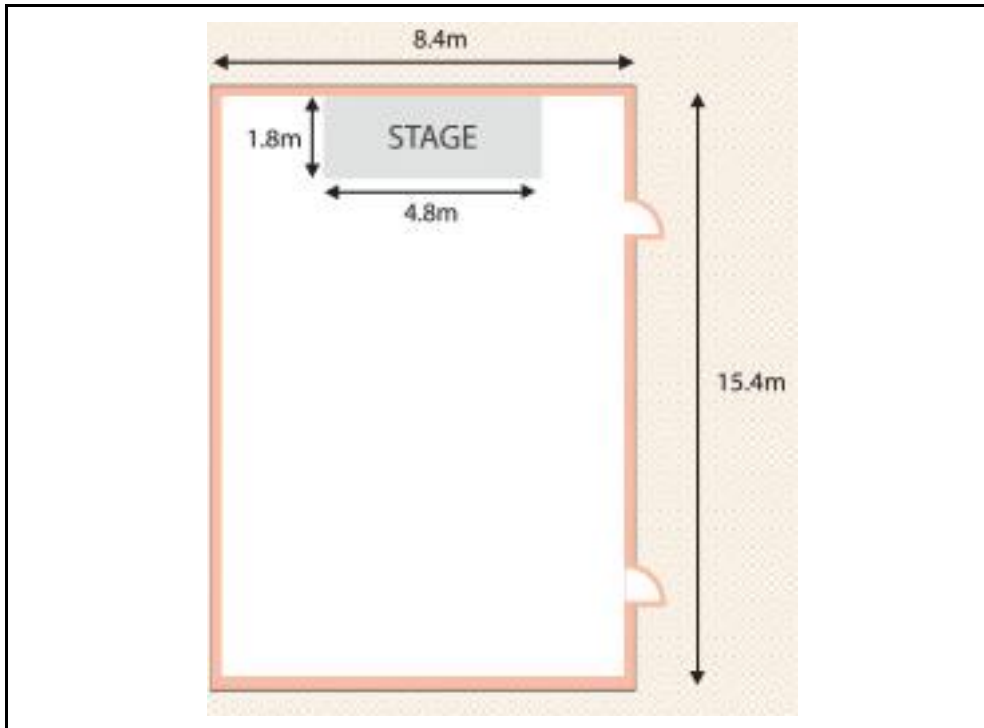

Daemyung Resort Geoje

Room Name: *Grand Ballroom*

Dimension (L x W)	Area (m2)	Height (m)
26.9 X 45	1210.5	
Banquet	Classroom	Theatre
500	600	1000

Room Name: *Grand Ballroom I*

Dimension (L x W)	Area (m2)	Height (m)
26.9 X 24	645.6	
Banquet	Classroom	Theatre
250	300	400

Room Name: *Grand Ballroom II*

Dimension (L x W)	Area (m2)	Height (m)
26.9 X 19	511.1	
Banquet	Classroom	Theatre
250	300	400

Room Name: *Daimond Hall (Wedding Hall)*

Dimension (L x W)	Area (m2)	Height (m)
13 X 22	286	
Banquet	Classroom	Theatre
120	120	200

Room Name: Sapphire Hall

Dimension (L x W)	Area (m2)	Height (m)
8.4 X 15.4	129.36	
Banquet	Classroom	Theatre
50	70	100

Room Name: Ruby Hall

Dimension (L x W)	Area (m2)	Height (m)
8.5 X 12.8	108.8	
Banquet	Classroom	Theatre
50	70	100

Room Name: Emerald Hall

Dimension (L x W)	Area (m2)	Height (m)
23.4 X 14.3	334.62	
Banquet	Classroom	Theatre
100	100	200

Room Name: Jade Hall

Dimension (L x W)	Area (m2)	Height (m)
14.7 X 8.3	122.01	
Banquet	Classroom	Theatre
50	70	100