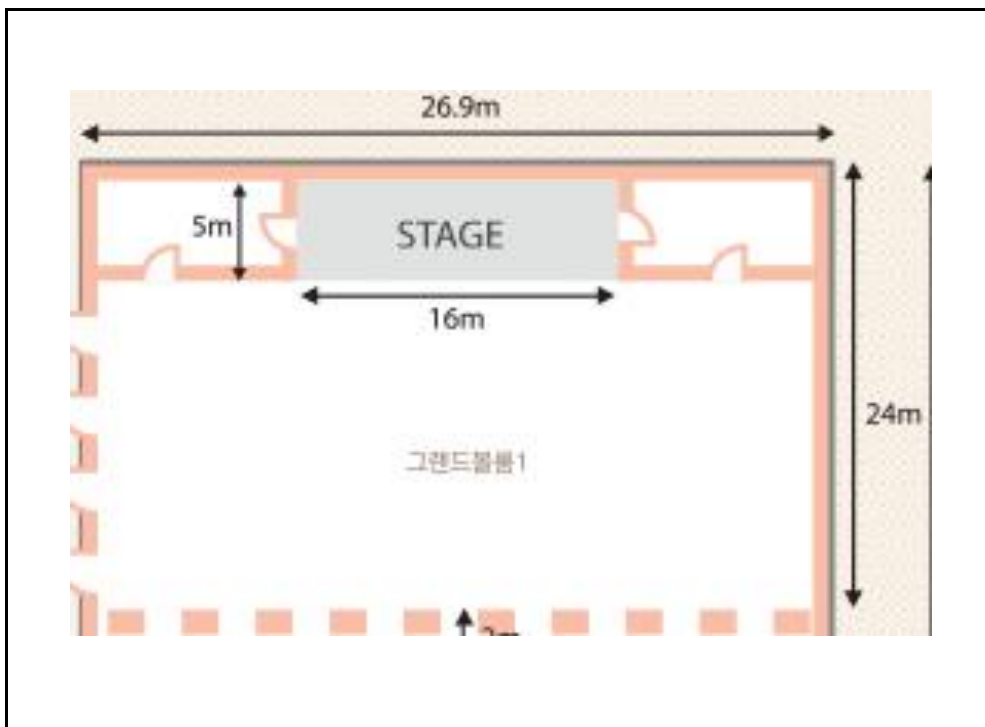

Daemyung Resort Geoje

Room Name: *Grand Ballroom*

Dimension (L x W)	Area (m2)	Height (m)
26.9 X 45	1210.5	
Banquet	Classroom	Theatre
500	600	1000

Room Name: *Grand Ballroom I*

Dimension (L x W)	Area (m2)	Height (m)
26.9 X 24	645.6	
Banquet	Classroom	Theatre
250	300	400

Room Name: *Grand Ballroom II*

Dimension (L x W)	Area (m2)	Height (m)
26.9 X 19	511.1	
Banquet	Classroom	Theatre
250	300	400

Room Name: *Daimond Hall (Wedding Hall)*

Dimension (L x W)	Area (m2)	Height (m)
13 X 22	286	
Banquet	Classroom	Theatre
120	120	200

Room Name: Emerald Hall

Dimension (L x W)	Area (m2)	Height (m)
23.4 X 14.3	334.62	
Banquet	Classroom	Theatre
100	100	200

Room Name: Jade Hall

Dimension (L x W)	Area (m2)	Height (m)
14.7 X 8.3	122.01	
Banquet	Classroom	Theatre
50	70	100

Room Name: Opal Hall

Dimension (L x W)	Area (m2)	Height (m)
4.25 X 9.4	39.95	
Banquet	Classroom	Theatre
22		

Room Name: Topaz Hall

Dimension (L x W)	Area (m2)	Height (m)
4.25 X 9.4	39.95	
Banquet	Classroom	Theatre
22		