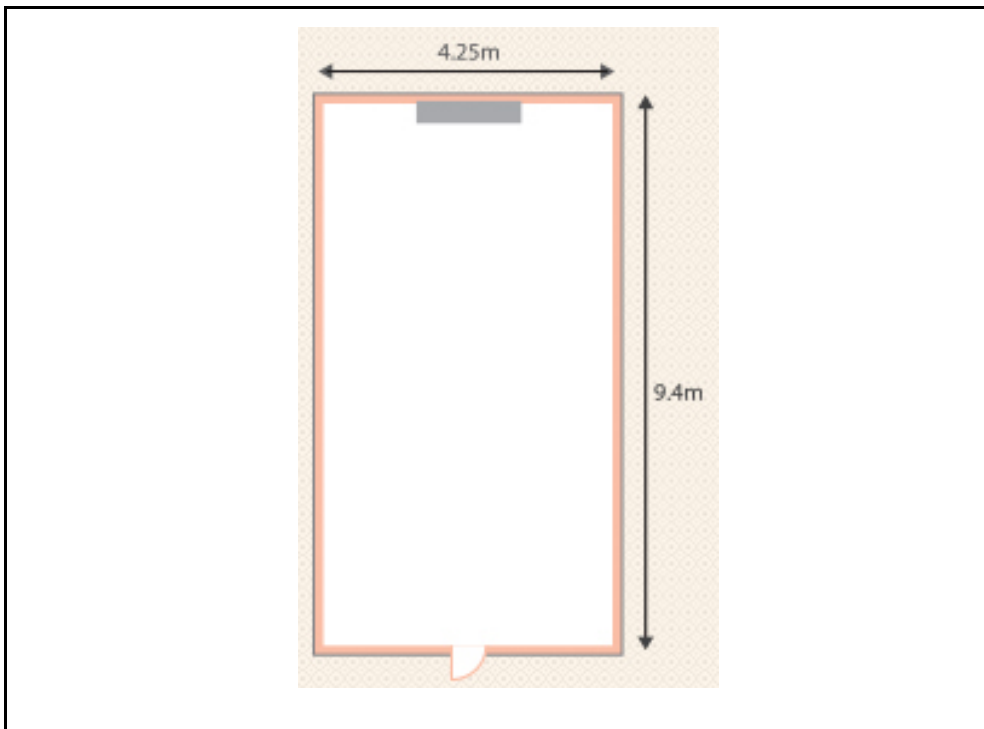

Room Name: *Grand Ballroom II*

Dimension (L x W)	Area (m2)	Height (m)
26.9 X 19	511.1	
Banquet	Classroom	Theatre
250	300	400

Room Name: *Daimond Hall (Wedding Hall)*

Dimension (L x W)	Area (m2)	Height (m)
13 X 22	286	
Banquet	Classroom	Theatre
120	120	200

Room Name: Sapphire Hall

Dimension (L x W)	Area (m2)	Height (m)
8.4 X 15.4	129.36	
Banquet	Classroom	Theatre
50	70	100

Room Name: Ruby Hall

Dimension (L x W)	Area (m2)	Height (m)
8.5 X 12.8	108.8	
Banquet	Classroom	Theatre
50	70	100

Room Name: Emerald Hall

Dimension (L x W)	Area (m2)	Height (m)
23.4 X 14.3	334.62	
Banquet	Classroom	Theatre
100	100	200

Room Name: Jade Hall

Dimension (L x W)	Area (m2)	Height (m)
14.7 X 8.3	122.01	
Banquet	Classroom	Theatre
50	70	100

Room Name: Opal Hall

Dimension (L x W)	Area (m2)	Height (m)
4.25 X 9.4	39.95	
Banquet	Classroom	Theatre
22		

Room Name: Topaz Hall

Dimension (L x W)	Area (m2)	Height (m)
4.25 X 9.4	39.95	
Banquet	Classroom	Theatre
22		