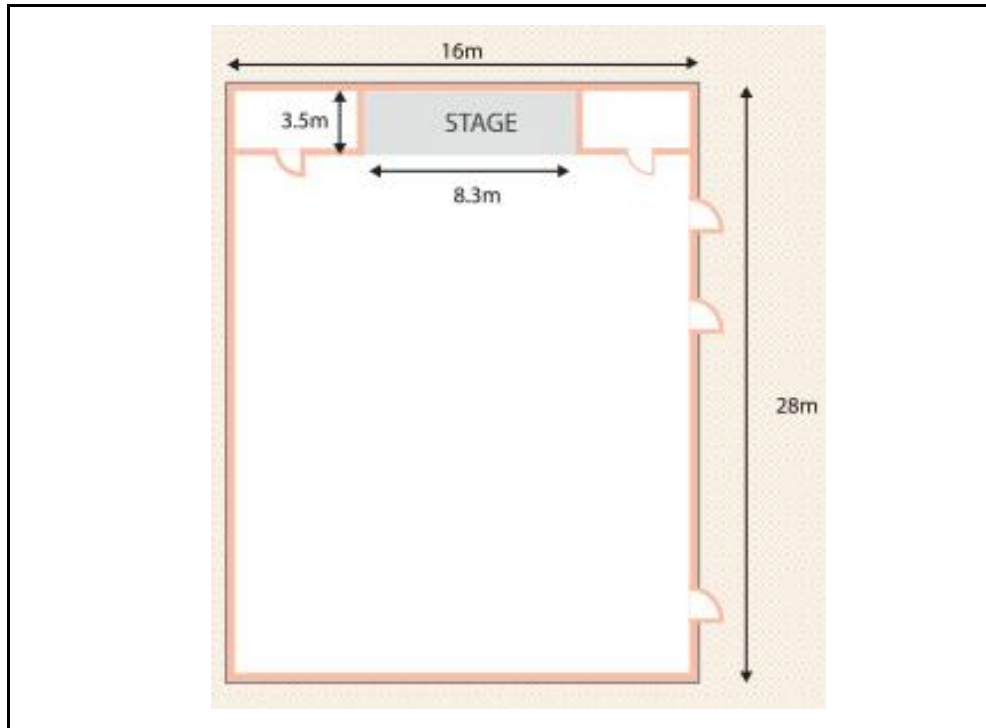

Daemyung Resort Yangpyeong

Room Name: *Rose Hall*

Dimension (L x W)	Area (m2)	Height (m)
7.5 X 14	105	
Banquet	Classroom	Theatre
40	50	70

Room Name: *Camellia hall*

Dimension (L x W)	Area (m2)	Height (m)
6.4 X 13.6	87.04	
Banquet	Classroom	Theatre
50	60	80

Room Name: *Lily Hall*

Dimension (L x W)	Area (m2)	Height (m)
8.6 X 15.4	132.44	
Banquet	Classroom	Theatre
60	70	100

Room Name: *Peony Hall*

Dimension (L x W)	Area (m2)	Height (m)
6.2 X 7.2	44.64	
Banquet	Classroom	Theatre
	20	30

Room Name: *Grand Ballroom (Mugunghwa hall)*

Dimension (L x W)	Area (m2)	Height (m)
16 X 28	448	
Banquet	Classroom	Theatre
250	300	450

Room Name: *Cosmos Hall*

Dimension (L x W)	Area (m2)	Height (m)
11.4 X 19.5	222.3	
Banquet	Classroom	Theatre
120	150	200

Room Name: *Dandelion Hall*

Dimension (L x W)	Area (m ²)	Height (m)
11.4 X 19.5	222.3	
Banquet	Classroom	Theatre
120	150	200