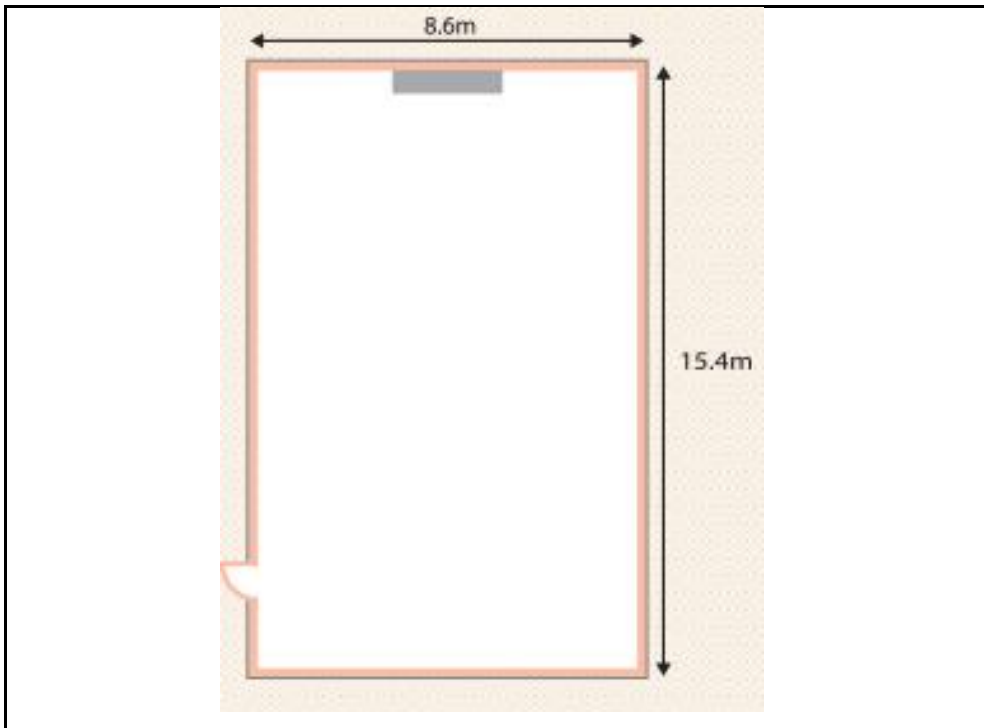

Daemyung Resort Yangpyeong

Room Name: *Rose Hall*

Dimension (L x W)	Area (m2)	Height (m)
7.5 X 14	105	
Banquet	Classroom	Theatre
40	50	70

Room Name: *Camellia hall*

Dimension (L x W)	Area (m2)	Height (m)
6.4 X 13.6	87.04	
Banquet	Classroom	Theatre
50	60	80

Room Name: *Lily Hall*

Dimension (L x W)	Area (m2)	Height (m)
8.6 X 15.4	132.44	
Banquet	Classroom	Theatre
60	70	100

Room Name: *Peony Hall*

Dimension (L x W)	Area (m2)	Height (m)
6.2 X 7.2	44.64	
Banquet	Classroom	Theatre
	20	30

Room Name: *Grand Ballroom (Mugunghwa hall)*

Dimension (L x W)	Area (m2)	Height (m)
16 X 28	448	
Banquet	Classroom	Theatre
250	300	450

Room Name: *Cosmos Hall*

Dimension (L x W)	Area (m2)	Height (m)
11.4 X 19.5	222.3	
Banquet	Classroom	Theatre
120	150	200

Room Name: *Dandelion Hall*

Dimension (L x W)	Area (m ²)	Height (m)
11.4 X 19.5	222.3	
Banquet	Classroom	Theatre
120	150	200