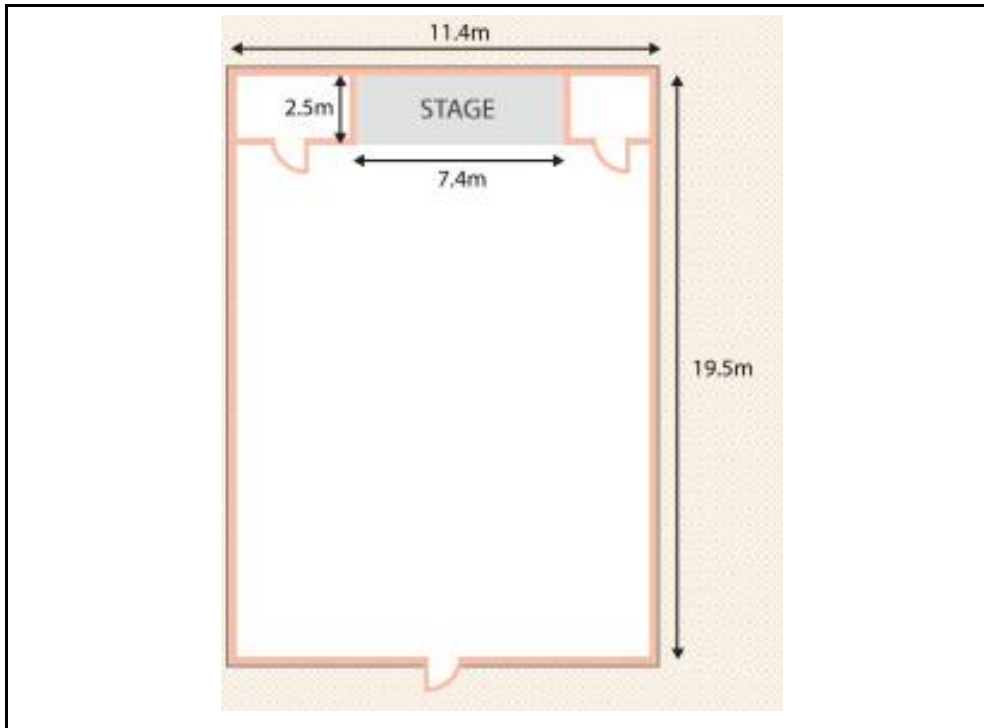

Daemyung Resort Yangpyeong

Room Name: *Rose Hall*

Dimension (L x W)	Area (m2)	Height (m)
7.5 X 14	105	
Banquet	Classroom	Theatre
40	50	70

Room Name: *Camellia hall*

Dimension (L x W)	Area (m2)	Height (m)
6.4 X 13.6	87.04	
Banquet	Classroom	Theatre
50	60	80

Room Name: *Lily Hall*

Dimension (L x W)	Area (m2)	Height (m)
8.6 X 15.4	132.44	
Banquet	Classroom	Theatre
60	70	100

Room Name: *Peony Hall*

Dimension (L x W)	Area (m2)	Height (m)
6.2 X 7.2	44.64	
Banquet	Classroom	Theatre
	20	30

Room Name: *Grand Ballroom (Mugunghwa hall)*

Dimension (L x W)	Area (m2)	Height (m)
16 X 28	448	
Banquet	Classroom	Theatre
250	300	450

Room Name: *Cosmos Hall*

Dimension (L x W)	Area (m2)	Height (m)
11.4 X 19.5	222.3	
Banquet	Classroom	Theatre
120	150	200

Room Name: *Dandelion Hall*

Dimension (L x W)	Area (m ²)	Height (m)
11.4 X 19.5	222.3	
Banquet	Classroom	Theatre
120	150	200