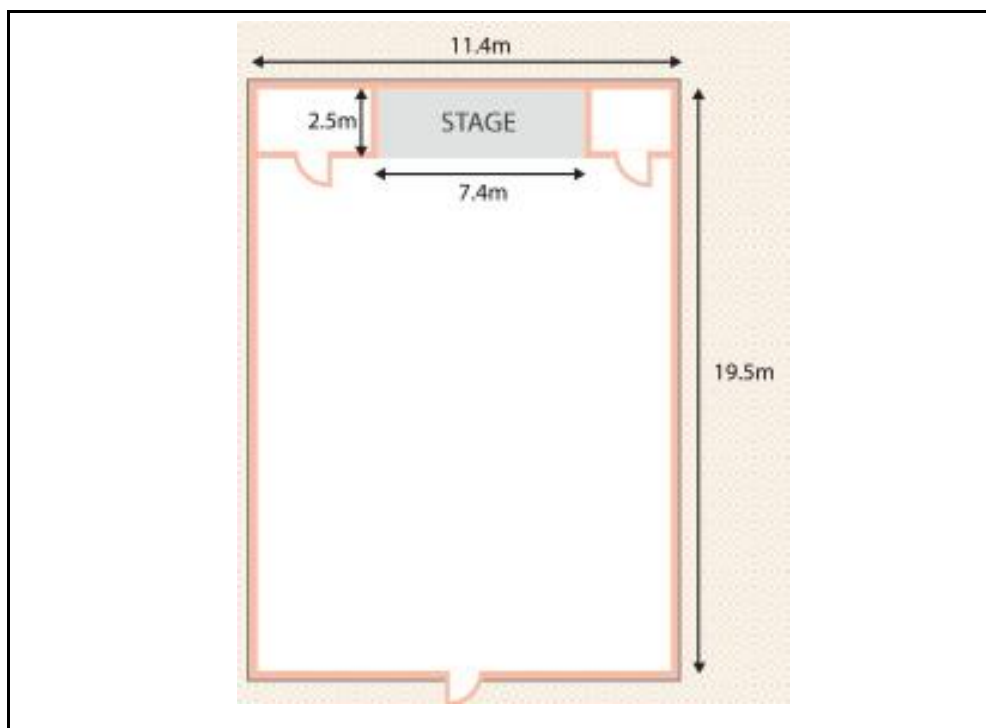

Daemyung Resort Yangpyeong

Room Name: *Rose Hall*

Dimension (L x W)	Area (m2)	Height (m)
7.5 X 14	105	
Banquet	Classroom	Theatre
40	50	70

Room Name: *Camellia hall*

Dimension (L x W)	Area (m2)	Height (m)
6.4 X 13.6	87.04	
Banquet	Classroom	Theatre
50	60	80

Room Name: *Lily Hall*

Dimension (L x W)	Area (m2)	Height (m)
8.6 X 15.4	132.44	
Banquet	Classroom	Theatre
60	70	100

Room Name: *Peony Hall*

Dimension (L x W)	Area (m2)	Height (m)
6.2 X 7.2	44.64	
Banquet	Classroom	Theatre
	20	30

Room Name: *Grand Ballroom (Mugunghwa hall)*

Dimension (L x W)	Area (m2)	Height (m)
16 X 28	448	
Banquet	Classroom	Theatre
250	300	450

Room Name: *Cosmos Hall*

Dimension (L x W)	Area (m2)	Height (m)
11.4 X 19.5	222.3	
Banquet	Classroom	Theatre
120	150	200

Room Name: *Dandelion Hall*

Dimension (L x W)	Area (m ²)	Height (m)
11.4 X 19.5	222.3	
Banquet	Classroom	Theatre
120	150	200