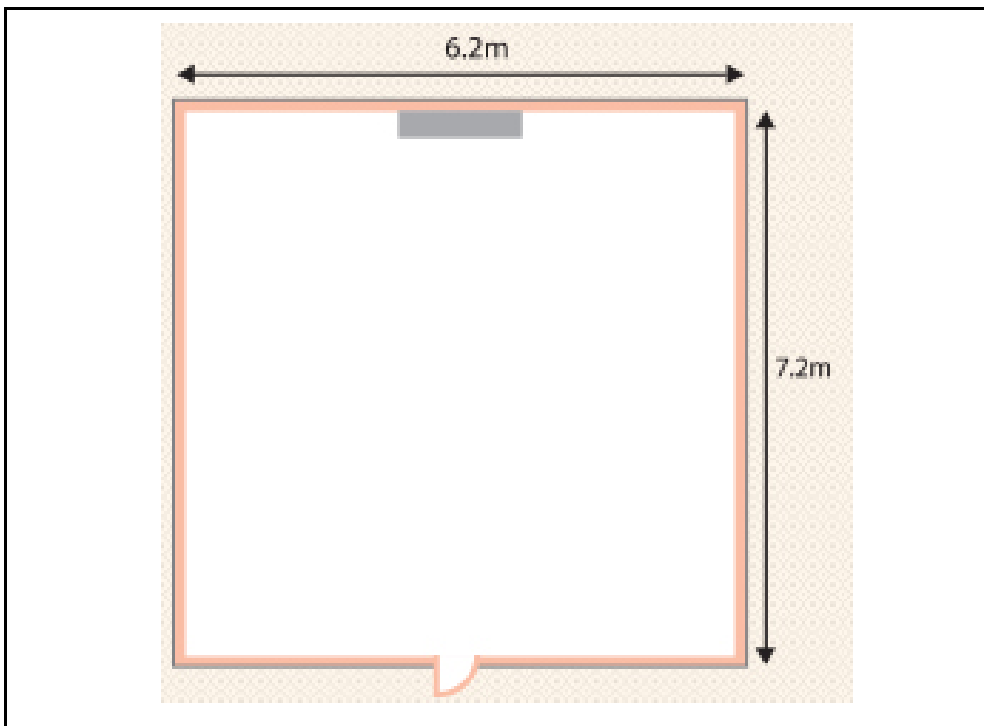

Daemyung Resort Yangpyeong

Room Name: *Rose Hall*

Dimension (L x W)	Area (m2)	Height (m)
7.5 X 14	105	
Banquet	Classroom	Theatre
40	50	70

Room Name: *Camellia hall*

Dimension (L x W)	Area (m2)	Height (m)
6.4 X 13.6	87.04	
Banquet	Classroom	Theatre
50	60	80

Room Name: *Lily Hall*

Dimension (L x W)	Area (m2)	Height (m)
8.6 X 15.4	132.44	
Banquet	Classroom	Theatre
60	70	100

Room Name: *Peony Hall*

Dimension (L x W)	Area (m2)	Height (m)
6.2 X 7.2	44.64	
Banquet	Classroom	Theatre
	20	30

Room Name: *Grand Ballroom (Mugunghwa hall)*

Dimension (L x W)	Area (m2)	Height (m)
16 X 28	448	
Banquet	Classroom	Theatre
250	300	450

Room Name: *Cosmos Hall*

Dimension (L x W)	Area (m2)	Height (m)
11.4 X 19.5	222.3	
Banquet	Classroom	Theatre
120	150	200

Room Name: *Dandelion Hall*

Dimension (L x W)	Area (m ²)	Height (m)
11.4 X 19.5	222.3	
Banquet	Classroom	Theatre
120	150	200