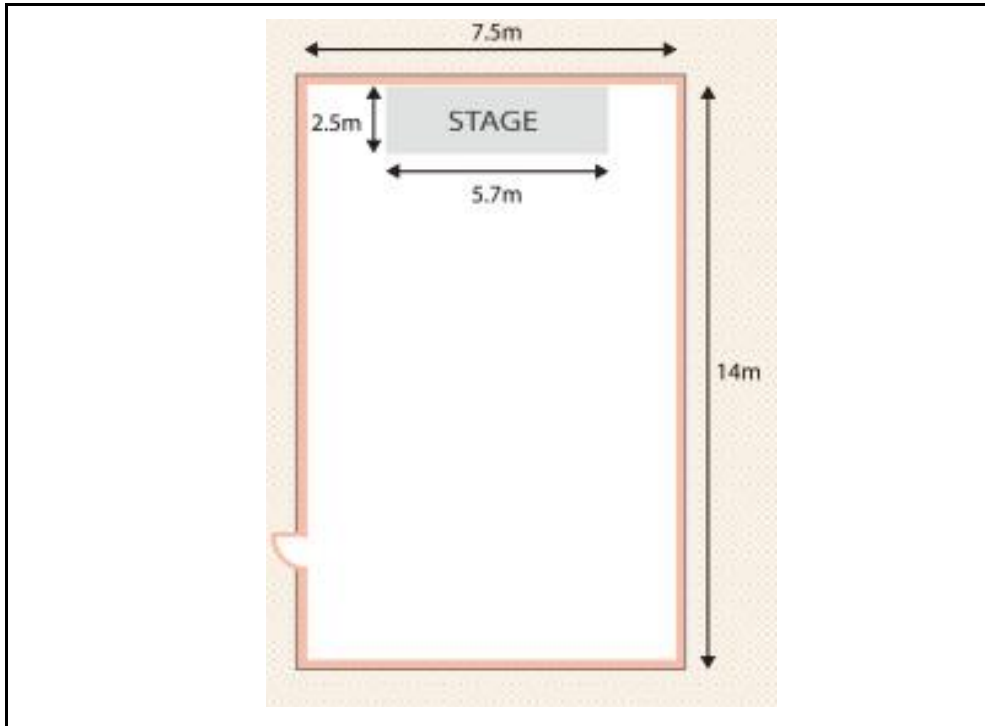

Daemyung Resort Yangpyeong

Room Name: *Rose Hall*

Dimension (L x W)	Area (m2)	Height (m)
7.5 X 14	105	
Banquet	Classroom	Theatre
40	50	70

Room Name: *Camellia hall*

Dimension (L x W)	Area (m2)	Height (m)
6.4 X 13.6	87.04	
Banquet	Classroom	Theatre
50	60	80

Room Name: *Lily Hall*

Dimension (L x W)	Area (m2)	Height (m)
8.6 X 15.4	132.44	
Banquet	Classroom	Theatre
60	70	100

Room Name: *Peony Hall*

Dimension (L x W)	Area (m2)	Height (m)
6.2 X 7.2	44.64	
Banquet	Classroom	Theatre
	20	30

Room Name: *Grand Ballroom (Mugunghwa hall)*

Dimension (L x W)	Area (m2)	Height (m)
16 X 28	448	
Banquet	Classroom	Theatre
250	300	450

Room Name: *Cosmos Hall*

Dimension (L x W)	Area (m2)	Height (m)
11.4 X 19.5	222.3	
Banquet	Classroom	Theatre
120	150	200

Room Name: *Dandelion Hall*

Dimension (L x W)	Area (m ²)	Height (m)
11.4 X 19.5	222.3	
Banquet	Classroom	Theatre
120	150	200