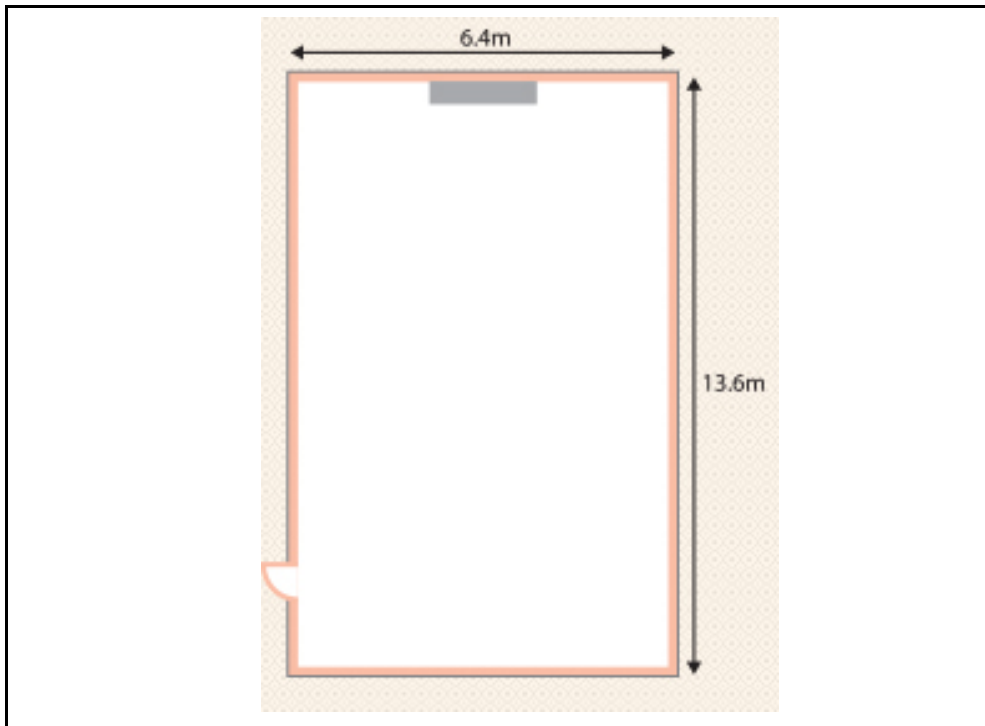

Daemyung Resort Yangpyeong

Room Name: *Rose Hall*

Dimension (L x W)	Area (m2)	Height (m)
7.5 X 14	105	
Banquet	Classroom	Theatre
40	50	70

Room Name: *Camellia hall*

Dimension (L x W)	Area (m2)	Height (m)
6.4 X 13.6	87.04	
Banquet	Classroom	Theatre
50	60	80

Room Name: *Lily Hall*

Dimension (L x W)	Area (m2)	Height (m)
8.6 X 15.4	132.44	
Banquet	Classroom	Theatre
60	70	100

Room Name: *Peony Hall*

Dimension (L x W)	Area (m2)	Height (m)
6.2 X 7.2	44.64	
Banquet	Classroom	Theatre
	20	30

Room Name: *Grand Ballroom (Mugunghwa hall)*

Dimension (L x W)	Area (m2)	Height (m)
16 X 28	448	
Banquet	Classroom	Theatre
250	300	450

Room Name: *Cosmos Hall*

Dimension (L x W)	Area (m2)	Height (m)
11.4 X 19.5	222.3	
Banquet	Classroom	Theatre
120	150	200

Room Name: *Dandelion Hall*

Dimension (L x W)	Area (m ²)	Height (m)
11.4 X 19.5	222.3	
Banquet	Classroom	Theatre
120	150	200