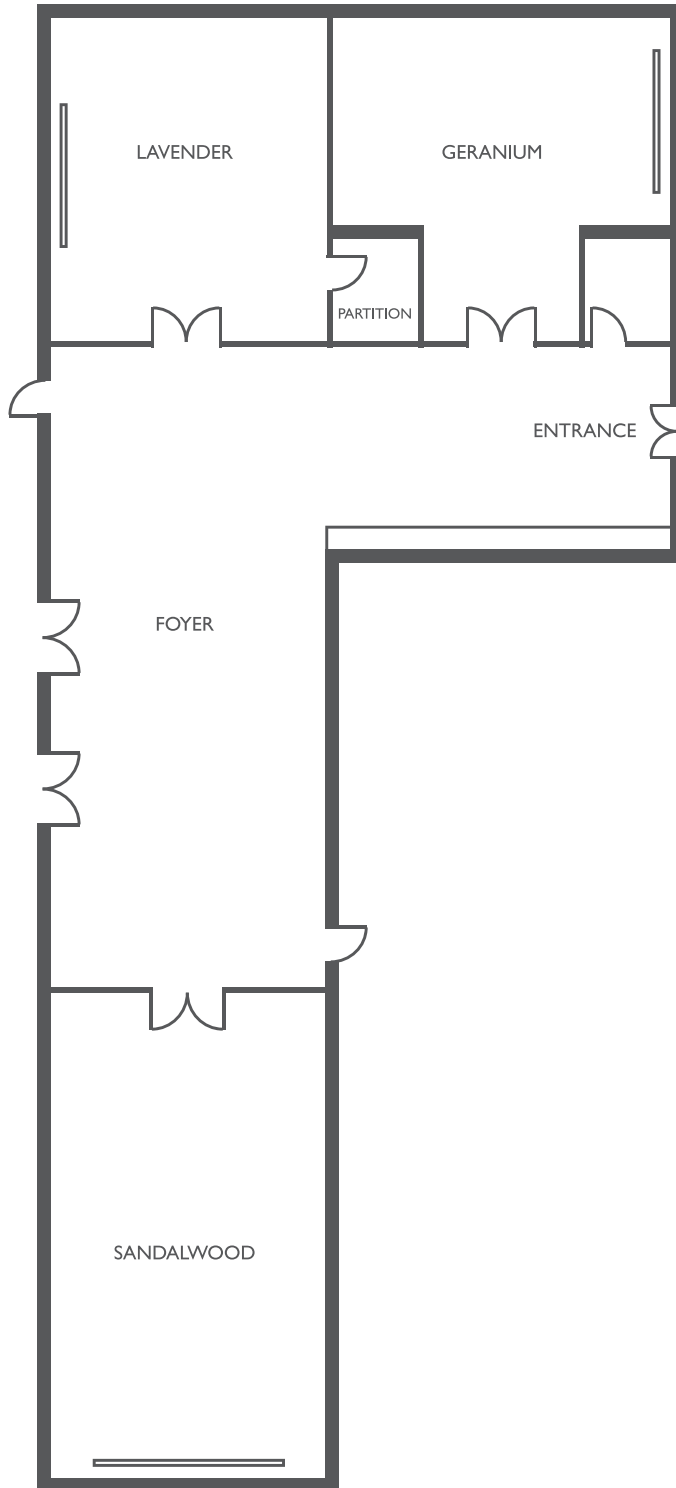

FUNCTION ROOM SPECIFICATIONS

FUNCTION ROOM SEATING CAPACITY

Function Room	Area (m ²)	Length (m)	Width (m)	Height (m)	Classroom	Theatre	Cluster	Banquet	U-shape	Boardroom	Cocktail
Geranium ¹	77.1	9.0	8.5	4.5	18	40	24	30	15	18	25
Lavender ¹	68.7	8.1	8.5	4.5	24	40	24	30	15	18	35
Geranium & Lavender ¹	145.8	17.1	8.5	4.5	42	96	48	50	21	24	50
Sandalwood	101.1	12.8	7.9	4.5	45	85	48	60	30	36	60
Meeting Room 1 ²	71.9	9.1	7.9	4.5	30	40	24	30	15	21	30
Meeting Room 2 ²	77.4	9.1	8.5	4.5	30	40	24	30	15	21	30
Boardroom	35.0	10.0	3.5	3.5	—	—	—	—	—	10	—
Poolside	—	—	—	—	—	—	—	150	—	—	250

¹ Buffet line will be set up at the foyer.

² Buffet line will be set up in either one of the Meeting Rooms.

FRASER RESIDENCE KUALA LUMPUR

No. 10 Jalan Cendana, Off Jalan Sultan Ismail, 50250 Kuala Lumpur, Malaysia