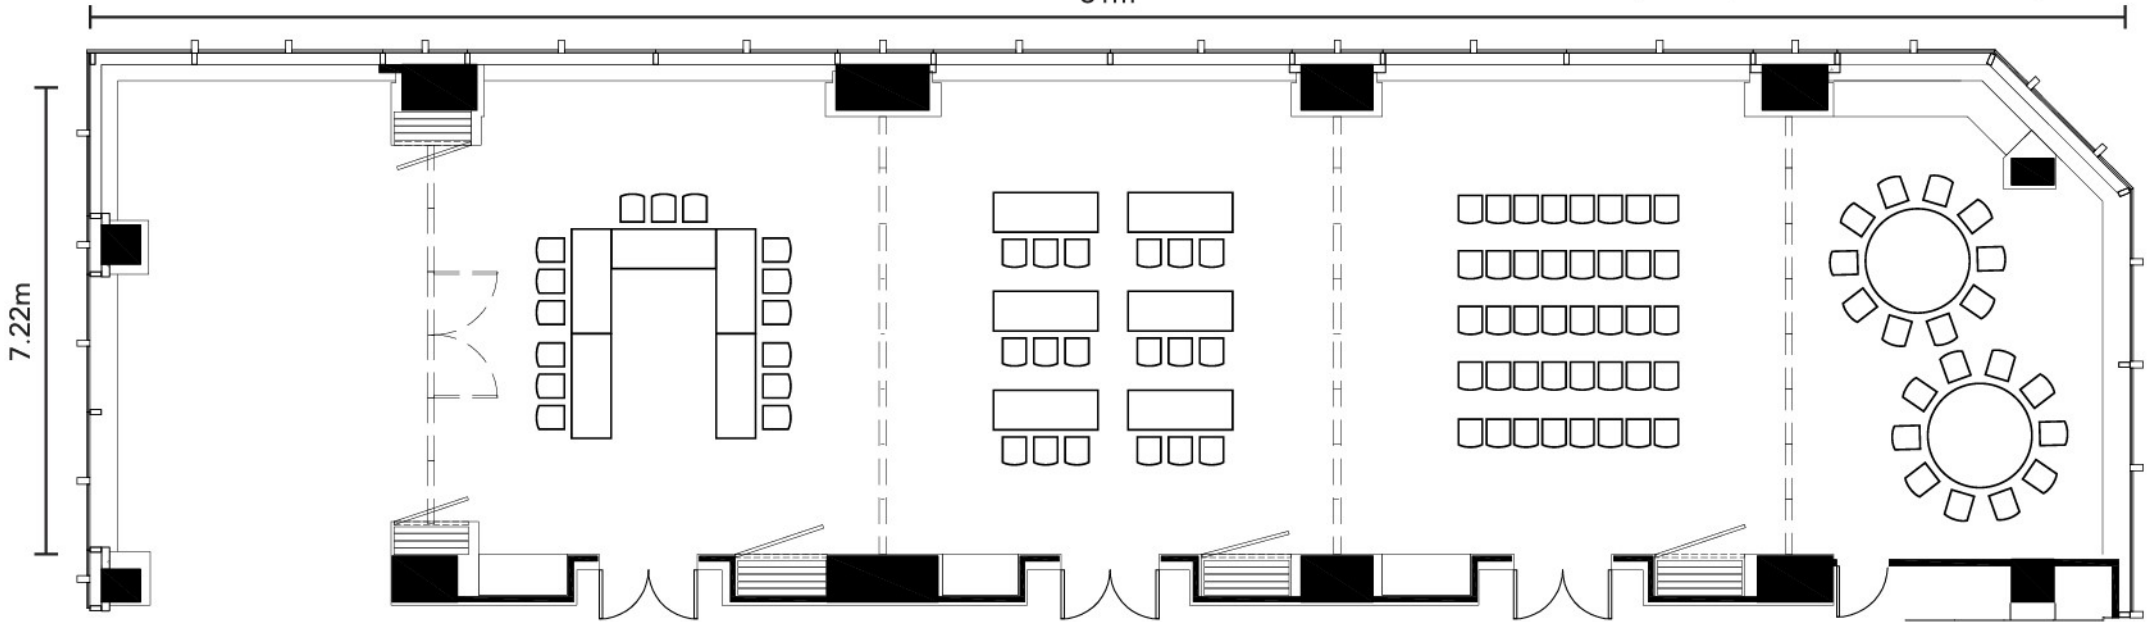

Chi Wo Street

31m

High Ceiling=2.52m

Dropped Ceiling=2.3m

FOYER

W=4.8m
L=7.22m
Area=30m²

FUNCTION ROOM 4

W=7.43m
L=7.22m
Area=52m²

FUNCTION ROOM 3

W=6.84m
L=7.22m
Area=49m²

FUNCTION ROOM 2

W=6.87m
L=7.22m
Area=49m²

FUNCTION ROOM 1

W=4.8m
L=6.67m
Area=32m²