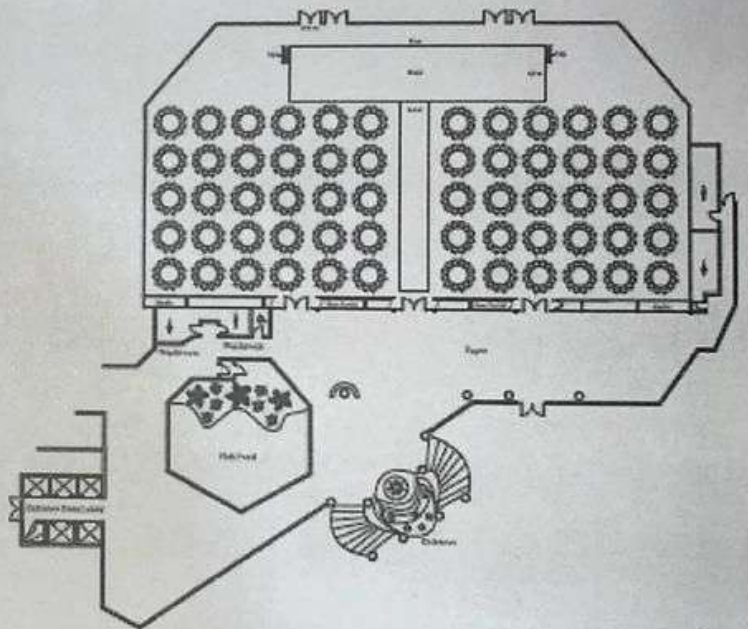

JW MARRIOTT
SURABAYA

Ballroom Floor Plan

Reception Capacity: 1,500 persons | Banquet Capacity: 672 persons

Ballroom A-C @ 16 Tables
Ballroom B @ 20 Tables

Royal Ballroom Inside 60 Tables
Foyer 14 Tables

Capacity:
Dimensions
(LxWxH)
46x24x7

Area
(sq ft)
7,922

Theatre
1200

Reception
1500

ARFAT