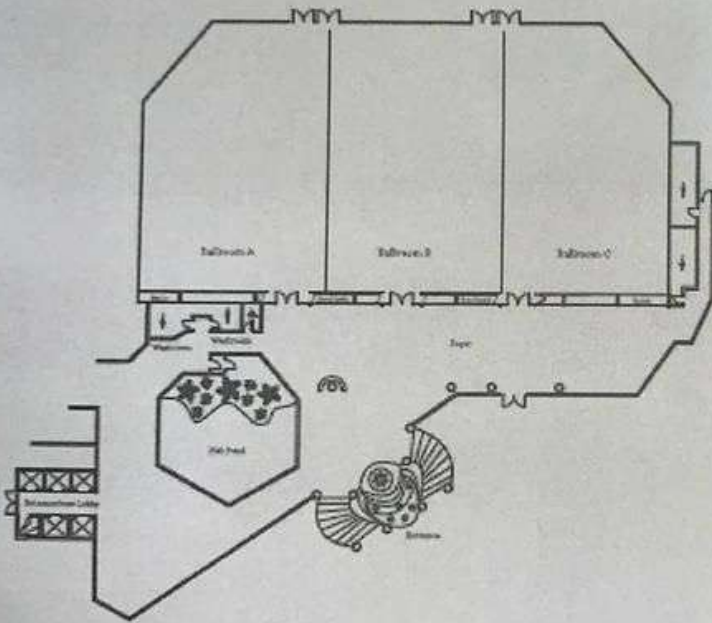

JW MARRIOTT
SURABAYA

Ballroom Floor Plan

Reception Capacity: 1,500 persons | Banquet Capacity: 672 persons

Ballroom A-C @ 16 Tables
Ballroom B @ 20 Tables

Royal Ballroom Inside 60 Tables
Foyer 14 Tables

Capacity:
Dimensions
(LxWxH)
46x24x7

Area
(sq ft)
7,922

Theatre
1200

Reception
1500

ARFAT