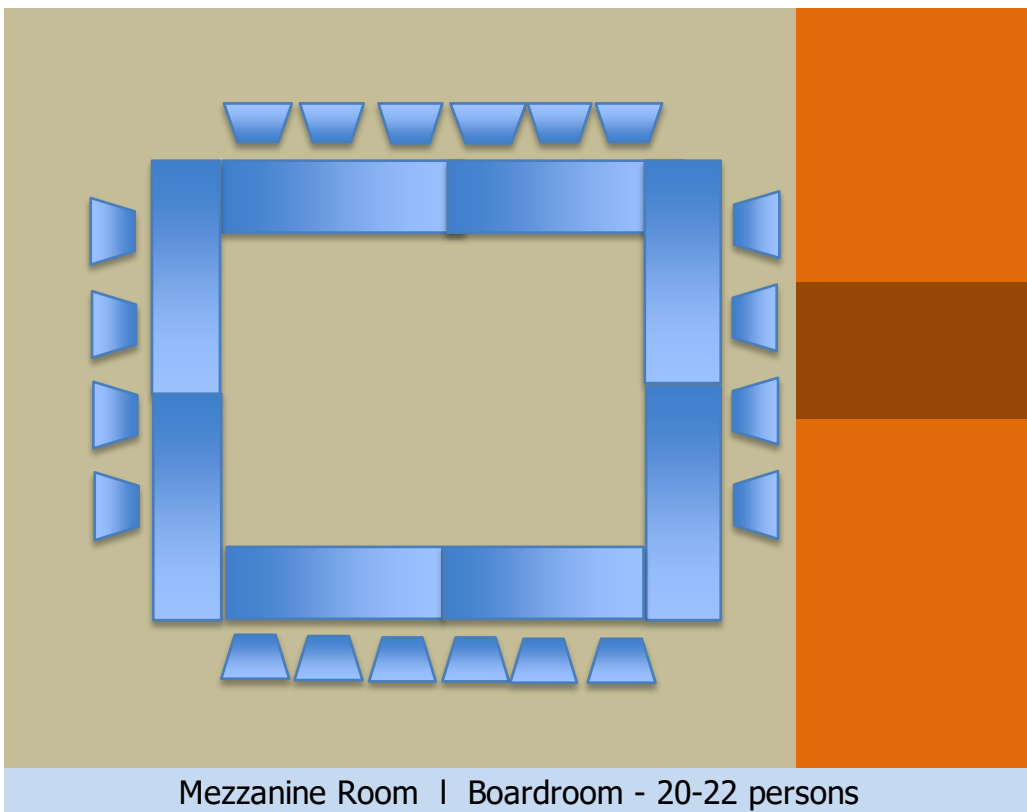

Floor Plan

Mezzanine Room | 58sqm | 7.2m length x 8.35m width x 2.4m height

RIVA SURYA

BANGKOK

Mezzanine Room | Theatre - 60-70 persons

Mezzanine Room | Boardroom - 20-22 persons

RIVA SURYA
BANGKOK

RIVER SURYA BANGKOK
23 Phra Arthit Road, Phranakorn, Bangkok 10200 Thailand
t. +66 2 633 500 f. +66 2 633 5050
www.rivasuryabangkok.com
www.facebook.com/rivasuryaBangkok

SILVERNEEDLE
COLLECTION

Mezzanine Room | 58sqm | 7.2m length x 8.35m width x 2.4m height