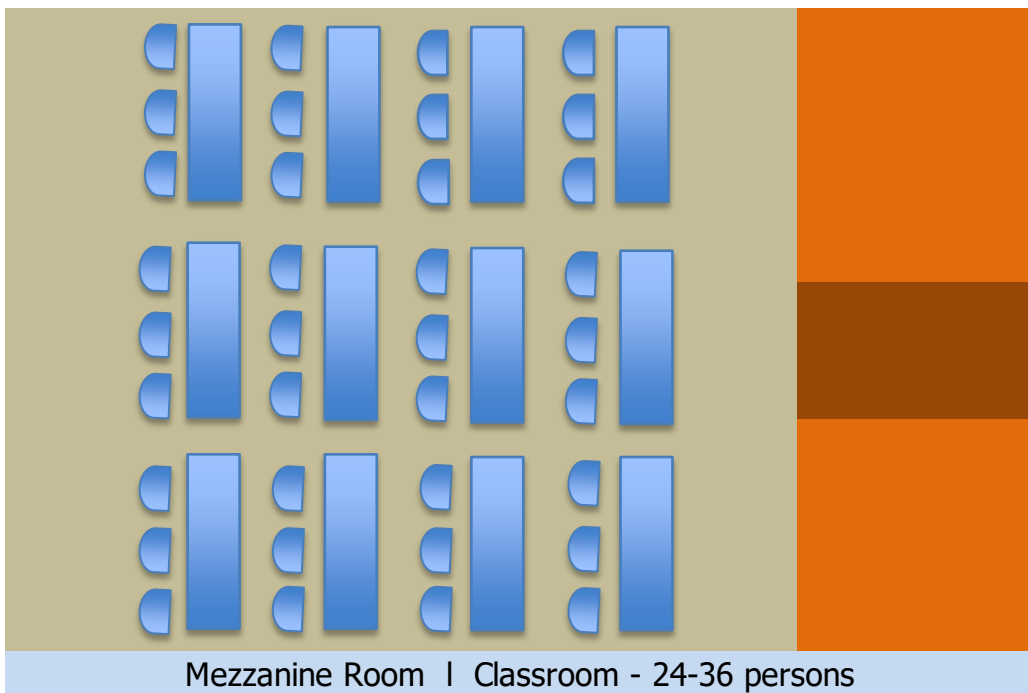

Floor Plan

Mezzanine Room | 58sqm | 7.2m length x 8.35m width x 2.4m height

RIVA SURYA

BANGKOK

Mezzanine Room | Theatre - 60-70 persons

Mezzanine Room | Boardroom - 20-22 persons

RIVA SURYA
BANGKOK

RIVER SURYA BANGKOK
23 Phra Arthit Road, Phranakorn, Bangkok 10200 Thailand
t. +66 2 633 500 f. +66 2 633 5050
www.rivasuryabangkok.com
www.facebook.com/rivasuryaBangkok

SILVERNEEDLE
COLLECTION

Mezzanine Room | 58sqm | 7.2m length x 8.35m width x 2.4m height