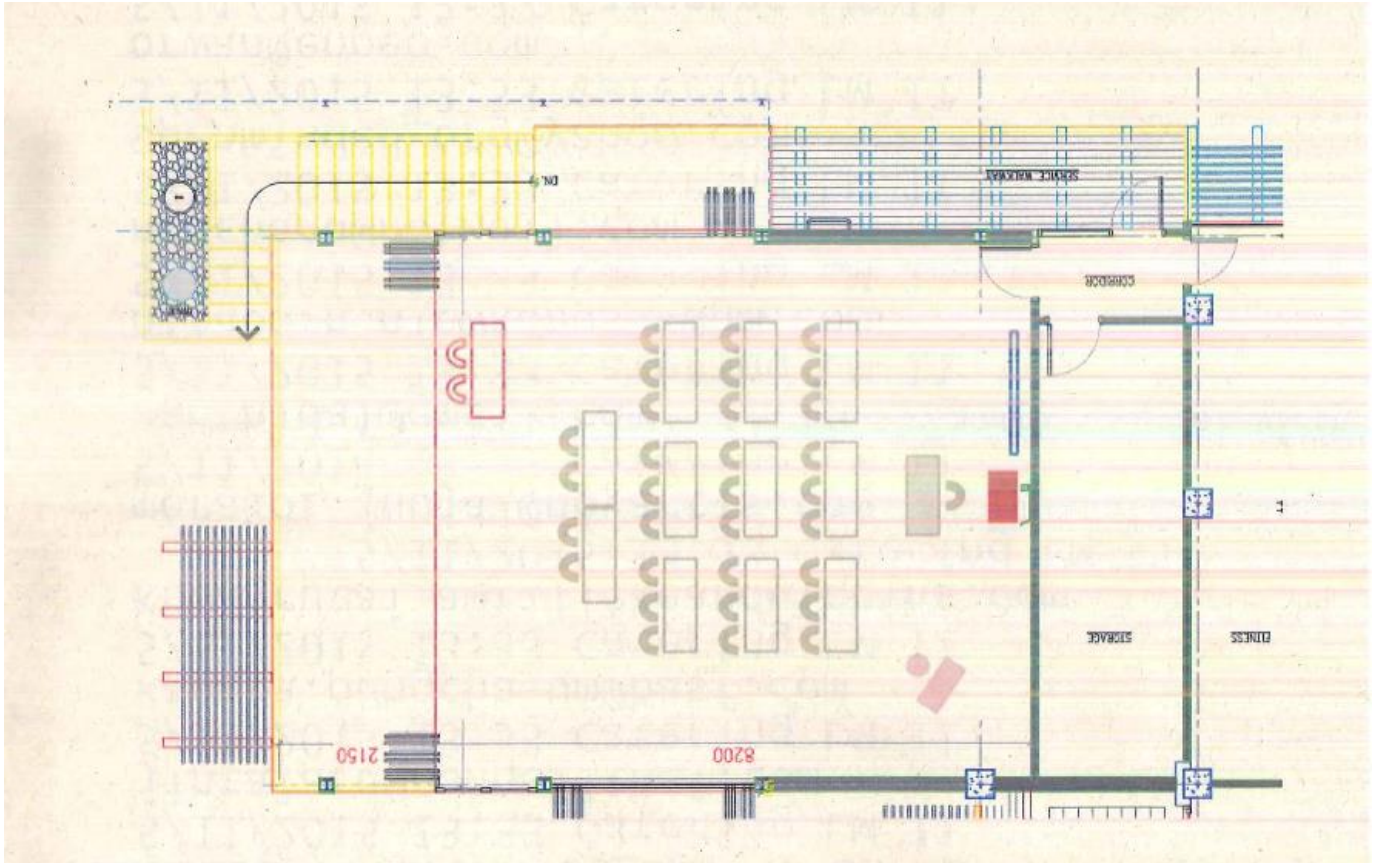

Floor Plan

Mezzanine Room | 58sqm | 7.2m length x 8.35m width x 2.4m height

RIVA SURYA

BANGKOK

Mezzanine Room | Theatre - 60-70 persons

Mezzanine Room | Boardroom - 20-22 persons

RIVA SURYA
BANGKOK

RIVER SURYA BANGKOK
23 Phra Arthit Road, Phranakorn, Bangkok 10200 Thailand
t. +66 2 633 500 f. +66 2 633 5050
www.rivasuryabangkok.com
www.facebook.com/rivasuryaBangkok

SILVERNEEDLE
COLLECTION

Mezzanine Room | 58sqm | 7.2m length x 8.35m width x 2.4m height