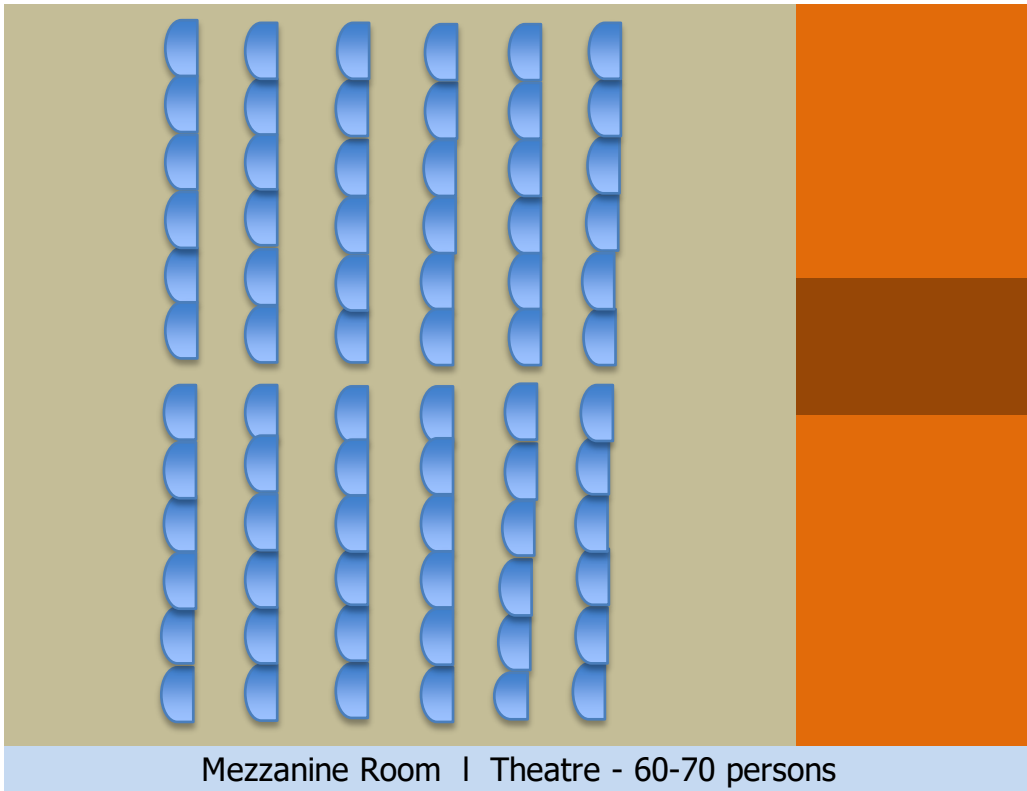

Floor Plan

Mezzanine Room | 58sqm | 7.2m length x 8.35m width x 2.4m height

RIVA SURYA

BANGKOK

Mezzanine Room | Theatre - 60-70 persons

Mezzanine Room | Boardroom - 20-22 persons

RIVA SURYA
BANGKOK

RIVER SURYA BANGKOK
23 Phra Arthit Road, Phranakorn, Bangkok 10200 Thailand
t. +66 2 633 500 f. +66 2 633 5050
www.rivasuryabangkok.com
www.facebook.com/rivasuryaBangkok

SILVERNEEDLE
COLLECTION

Mezzanine Room | 58sqm | 7.2m length x 8.35m width x 2.4m height