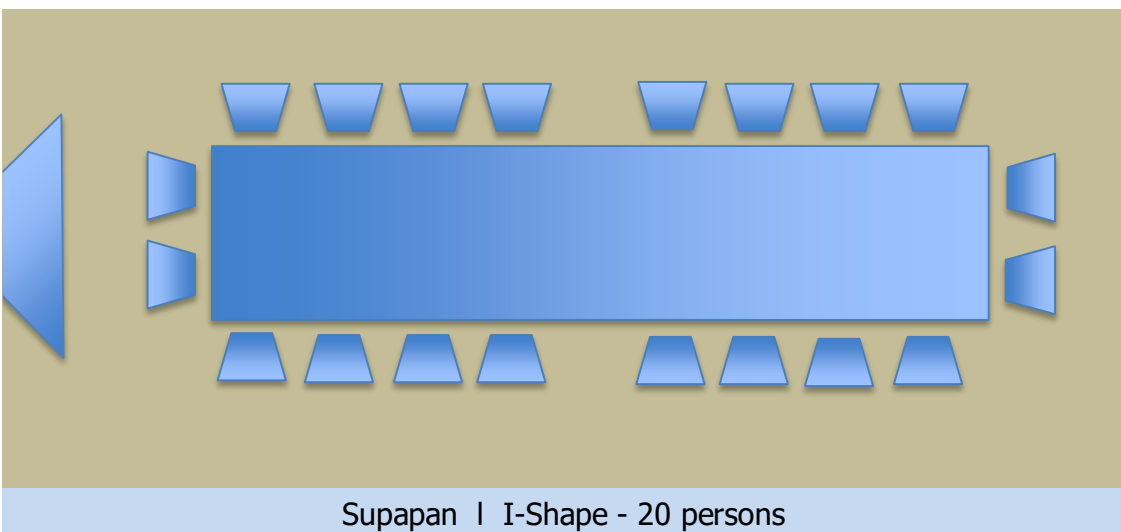

SILVERNEEDLE
COLLECTION

Supapan Room I 26.2sqm | 7.3m length x 3.6m width x 2.4m height

Supapan Room | 26.2sqm | 7.3m length x 3.6m width x 2.4m height

Supapan | Sit down dinner - 20 persons