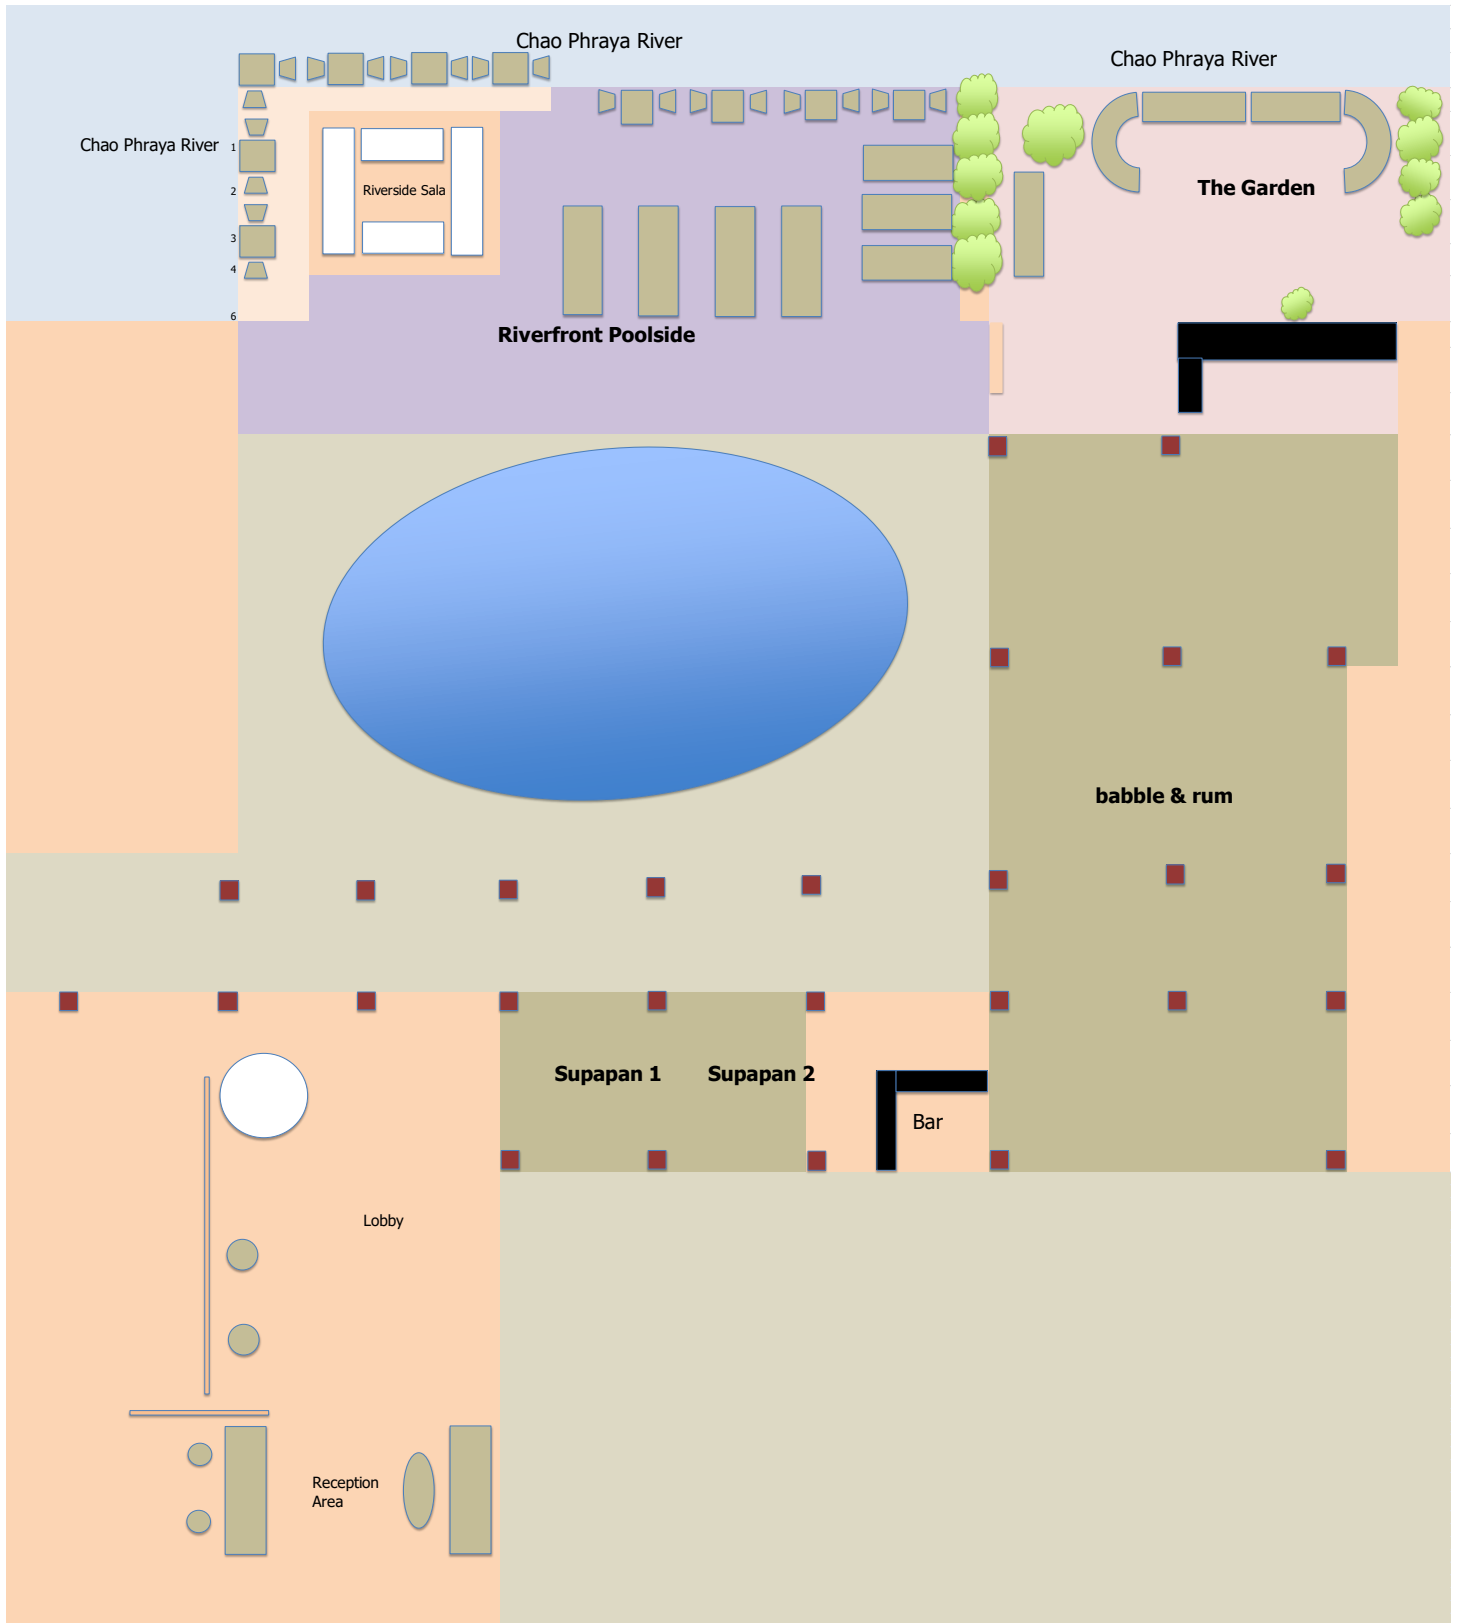

RIVA SURYA

BANGKOK

Floor Plan

RIVA SURYA
BANGKOK

RIVER SURYA BANGKOK
23 Phra Arthit Road, Phranakorn, Bangkok 10200 Thailand
t. +66 2 633 500 f. +66 2 633 5050
www.rivasuryabangkok.com
www.facebook.com/rivasuryaBangkok

SILVERNEEDLE
COLLECTION

Supapan Room I 26.2sqm | 7.3m length x 3.6m width x 2.4m height

Supapan Room | 26.2sqm | 7.3m length x 3.6m width x 2.4m height

Supapan | Sit down dinner - 20 persons