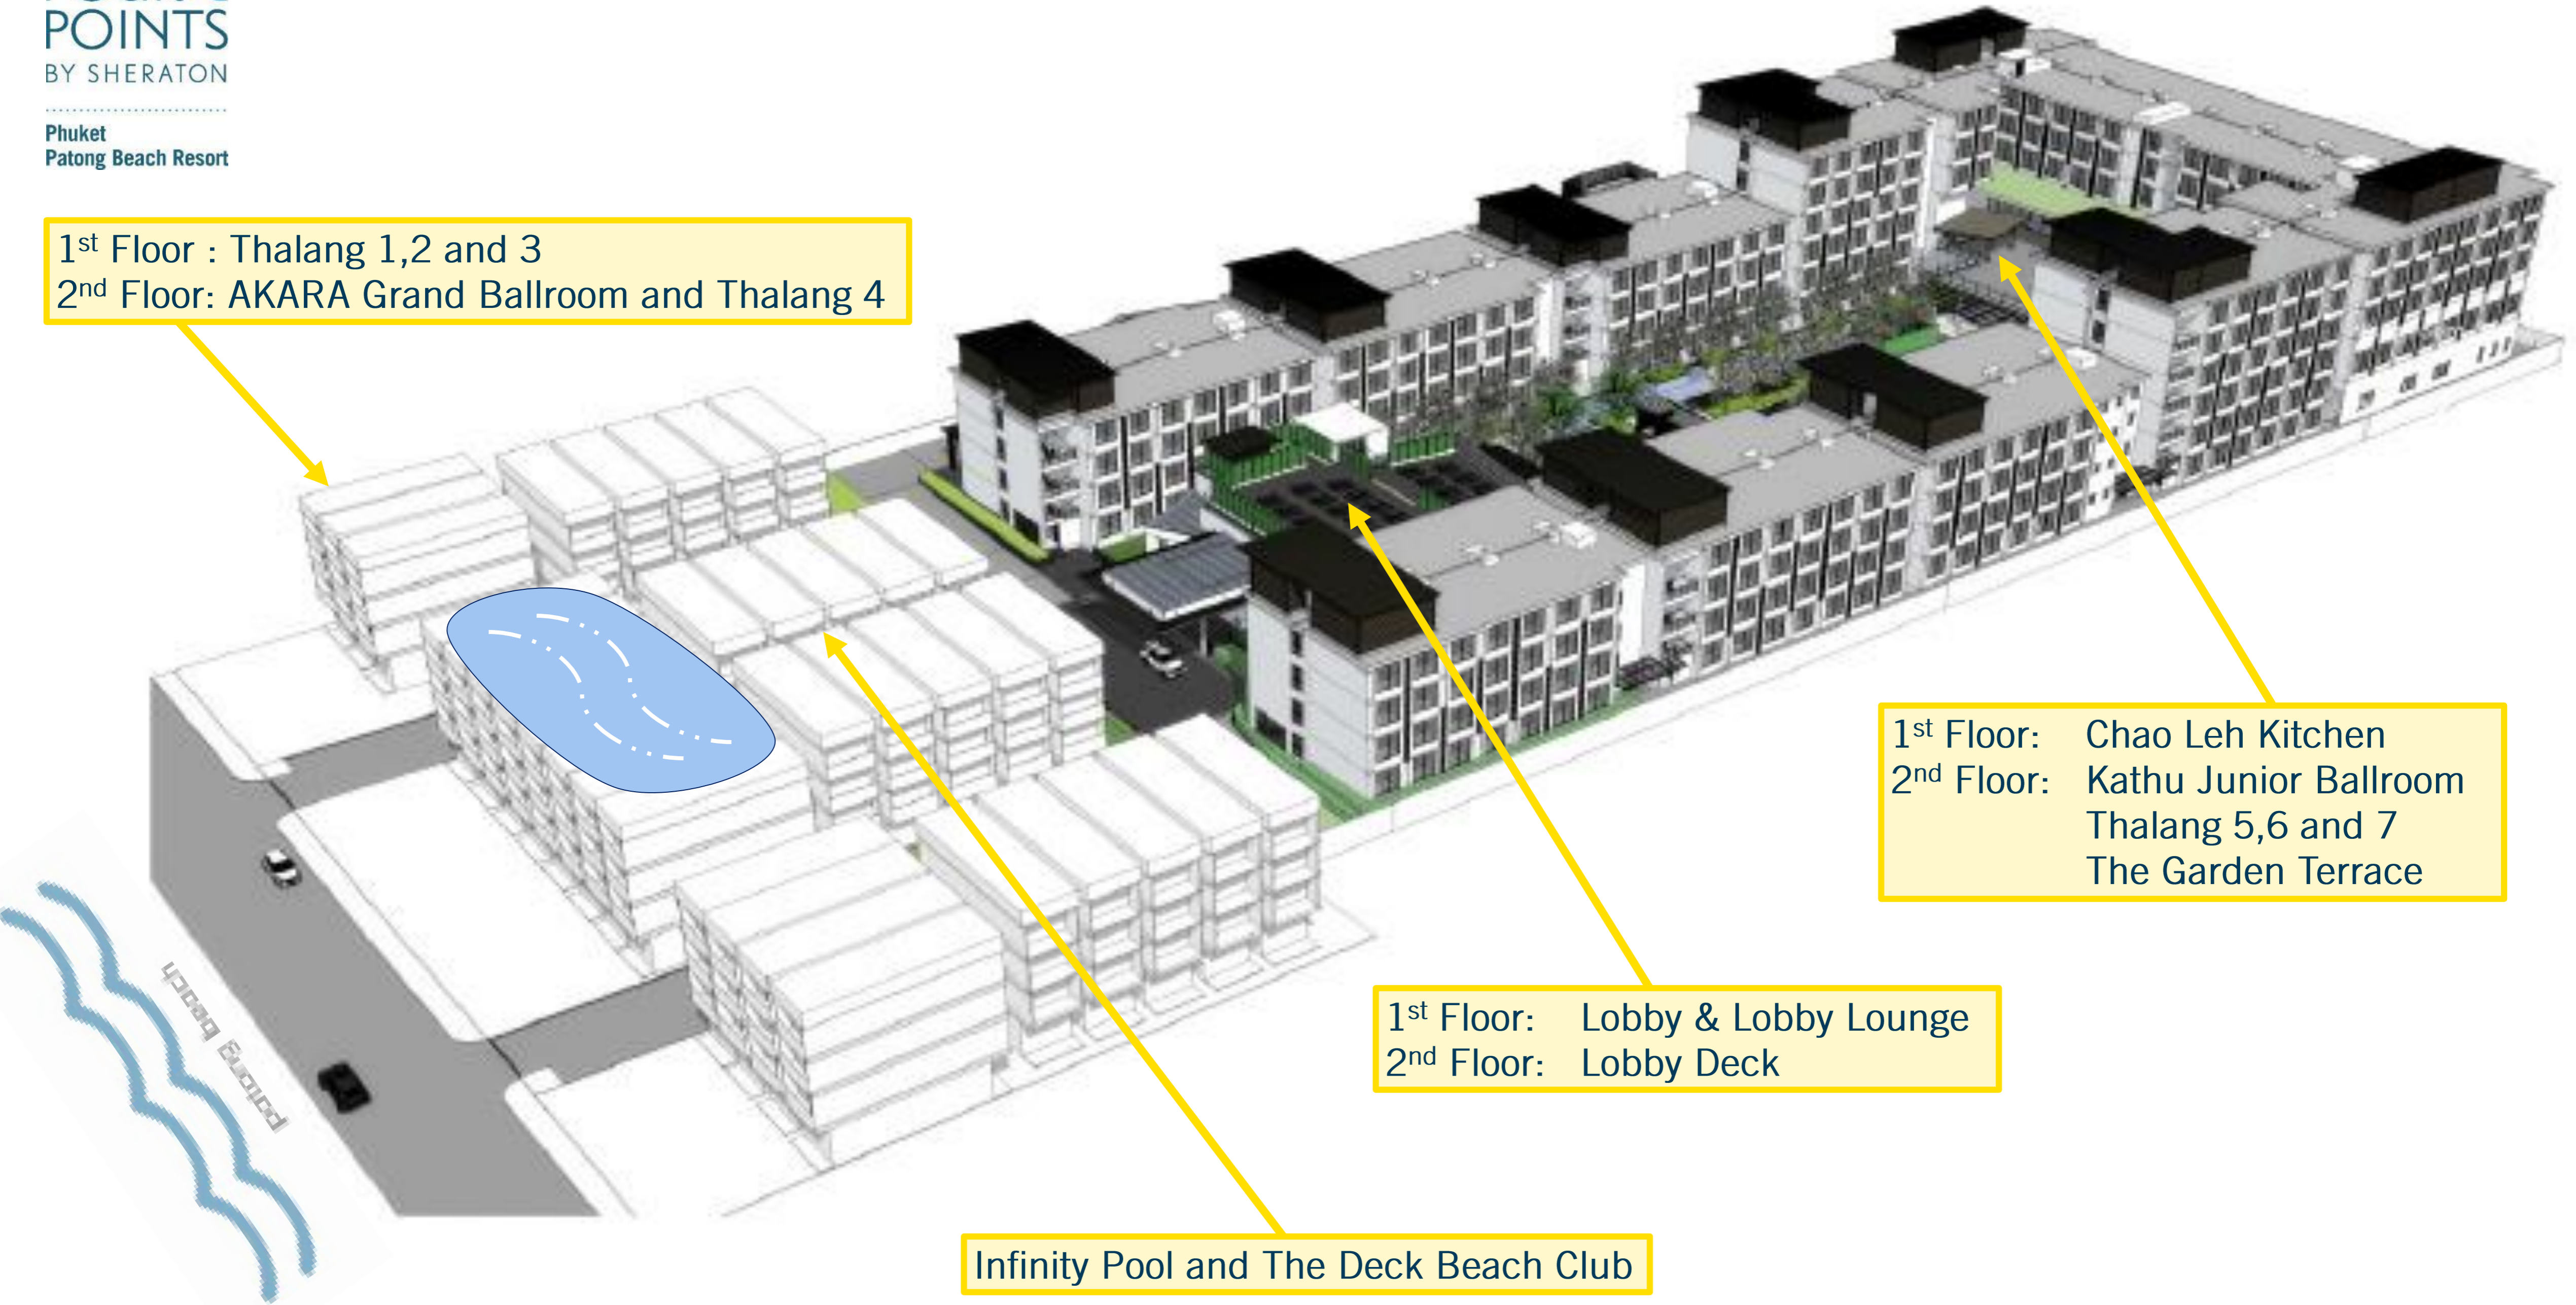

FOUR
POINTS
BY SHERATON

Phuket
Patong Beach Resort

FOUR POINTS
BY SHERATON

Four Points by Sheraton Phuket Patong Beach Resort

1st Floor : Thalang 1,2 and 3

2nd Floor: AKARA Grand Ballroom and Thalang 4

1st Floor: Chao Leh Kitchen
2nd Floor: Kathu Junior Ballroom
Thalang 5,6 and 7
The Garden Terrace

1st Floor: Lobby & Lobby Lounge
2nd Floor: Lobby Deck

Infinity Pool and The Deck Beach Club

1st Floor : THALANG Meeting Room 1/2/3

Function Spaces	Area (sqm)	Cocktails	Theatre	Classroom	Banquet / Round Table for 10	U-Shape	Boardroom
Pre - Function	296	200	-	-	-	-	-
Thalang 1	120.9	120	120	50	90	24	24
Thalang 2	60.46	80	80	40	30	16	16
Thalang 3	60.46	80	80	40	30	16	16
Thalang 1+2+3	241.82	200	200	120	150	50	50
Thalang 2+3	120.92	120	120	80	60	32	32

2nd Floor : AKARA Grand Ballroom and Thalang 4

Function Spaces	Area (sqm)	Cocktails	Theatre	Classroom	Banquet / Round Table for 10	U-Shape	Boardroom
AKARA Grand Foyer	288	150	-	-	-	-	-
AKARA Grand Ballroom	494.8	500	500	250	300	150	150
AKARA 1	247.4	250	250	120	150	70	70
AKARA 2	247.4	250	250	120	150	70	70
Thalang 4	55.44	30	30	16	10	10	10

FUNCTION SPACES

AKARA Grand Ballroom

AKARA Grand Ballroom Foyer

Thalang – Breakout Room

The Pool Deck

KATHU Junior Ballroom & Thalang 5/6/7 Meeting Rooms

Function Spaces	Area (sqm)	Cocktails	Theatre	Classroom	Banquet / Round Table for 10	U-Shape	Boardroom
Kathu Junior Ballroom	180	176	72	120	176	45	30
Thalang 5	86	80	30	40	80	30	30
Thalang 6	86	80	30	40	80	30	30
Thalang 7	51	32	18	20	32	18	12
The Garden Terrace		120	-	90	120	-	-