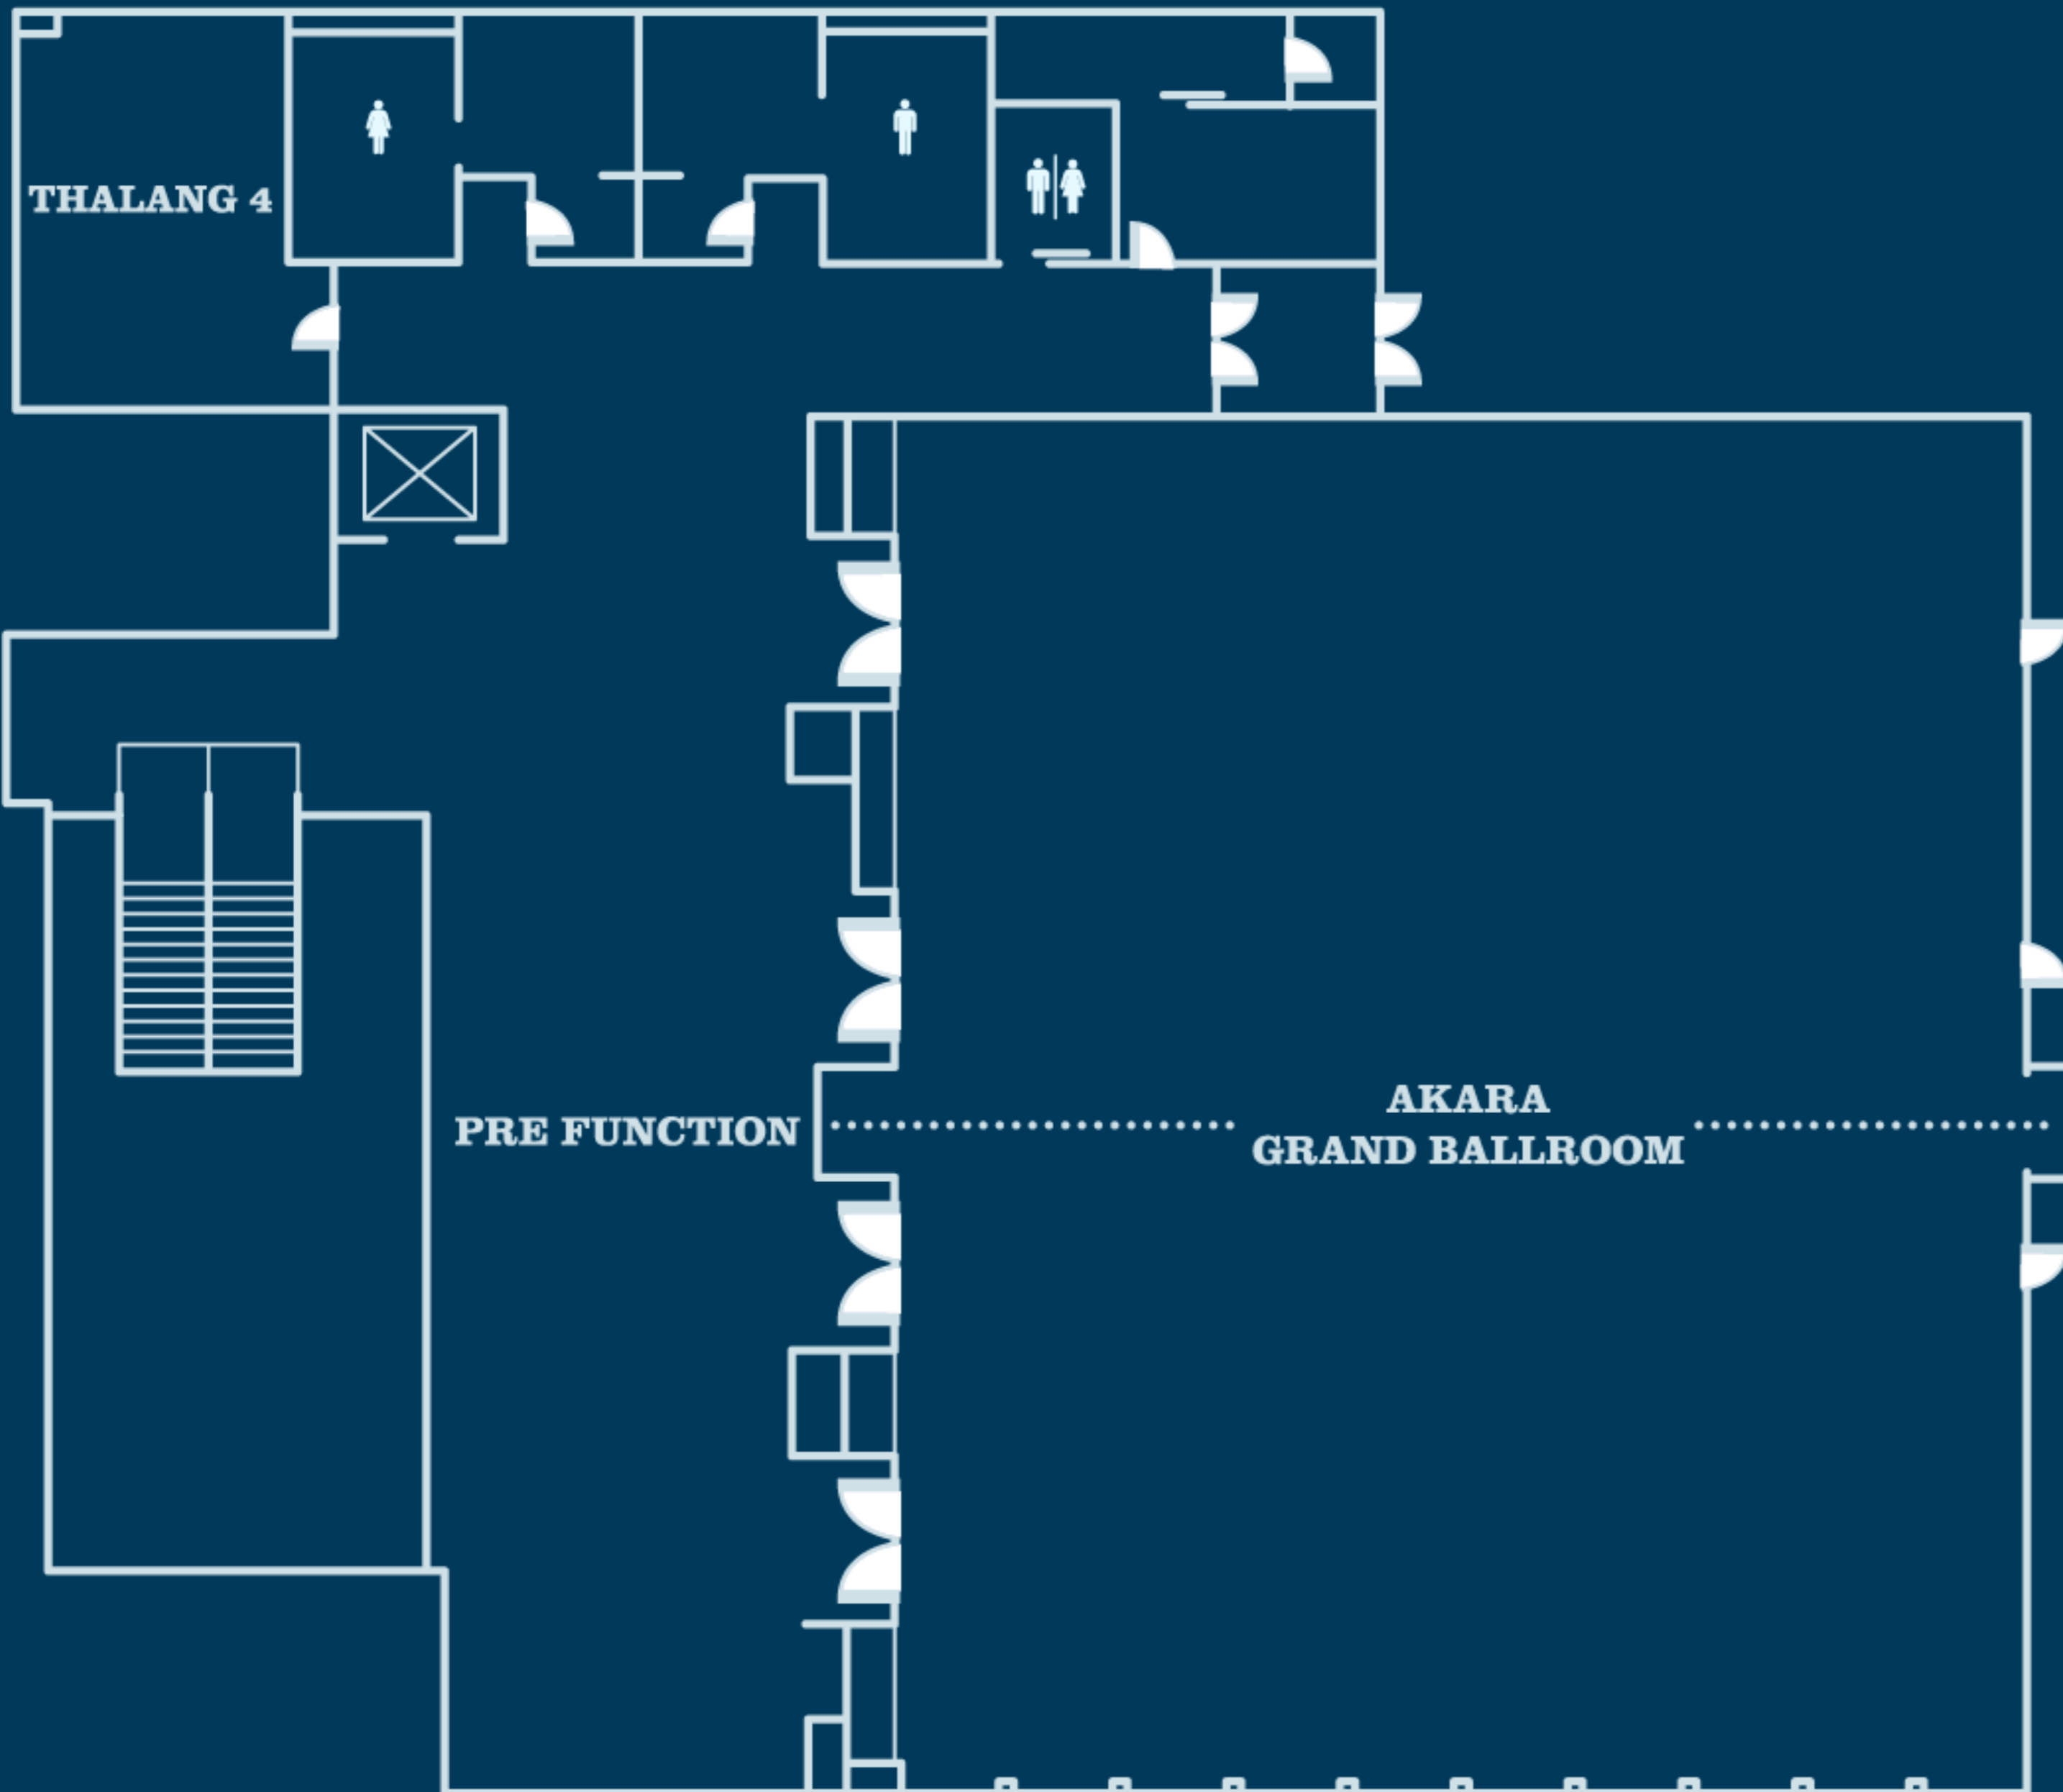

FOUR
POINTS
BY SHERATON

Phuket
Patong Beach Resort

FOUR POINTS
BY SHERATON

Four Points by Sheraton Phuket Patong Beach Resort

1st Floor : Thalang 1,2 and 3

2nd Floor: AKARA Grand Ballroom and Thalang 4

1st Floor: Chao Leh Kitchen
2nd Floor: Kathu Junior Ballroom
Thalang 5,6 and 7
The Garden Terrace

1st Floor: Lobby & Lobby Lounge
2nd Floor: Lobby Deck

Infinity Pool and The Deck Beach Club

1st Floor : THALANG Meeting Room 1/2/3

Function Spaces	Area (sqm)	Cocktails	Theatre	Classroom	Banquet / Round Table for 10	U-Shape	Boardroom
Pre - Function	296	200	-	-	-	-	-
Thalang 1	120.9	120	120	50	90	24	24
Thalang 2	60.46	80	80	40	30	16	16
Thalang 3	60.46	80	80	40	30	16	16
Thalang 1+2+3	241.82	200	200	120	150	50	50
Thalang 2+3	120.92	120	120	80	60	32	32

2nd Floor : AKARA Grand Ballroom and Thalang 4

Function Spaces	Area (sqm)	Cocktails	Theatre	Classroom	Banquet / Round Table for 10	U-Shape	Boardroom
AKARA Grand Foyer	288	150	-	-	-	-	-
AKARA Grand Ballroom	494.8	500	500	250	300	150	150
AKARA 1	247.4	250	250	120	150	70	70
AKARA 2	247.4	250	250	120	150	70	70
Thalang 4	55.44	30	30	16	10	10	10

FUNCTION SPACES

AKARA Grand Ballroom

AKARA Grand Ballroom Foyer

Thalang – Breakout Room

The Pool Deck

KATHU Junior Ballroom & Thalang 5/6/7 Meeting Rooms

Function Spaces	Area (sqm)	Cocktails	Theatre	Classroom	Banquet / Round Table for 10	U-Shape	Boardroom
Kathu Junior Ballroom	180	176	72	120	176	45	30
Thalang 5	86	80	30	40	80	30	30
Thalang 6	86	80	30	40	80	30	30
Thalang 7	51	32	18	20	32	18	12
The Garden Terrace		120	-	90	120	-	-