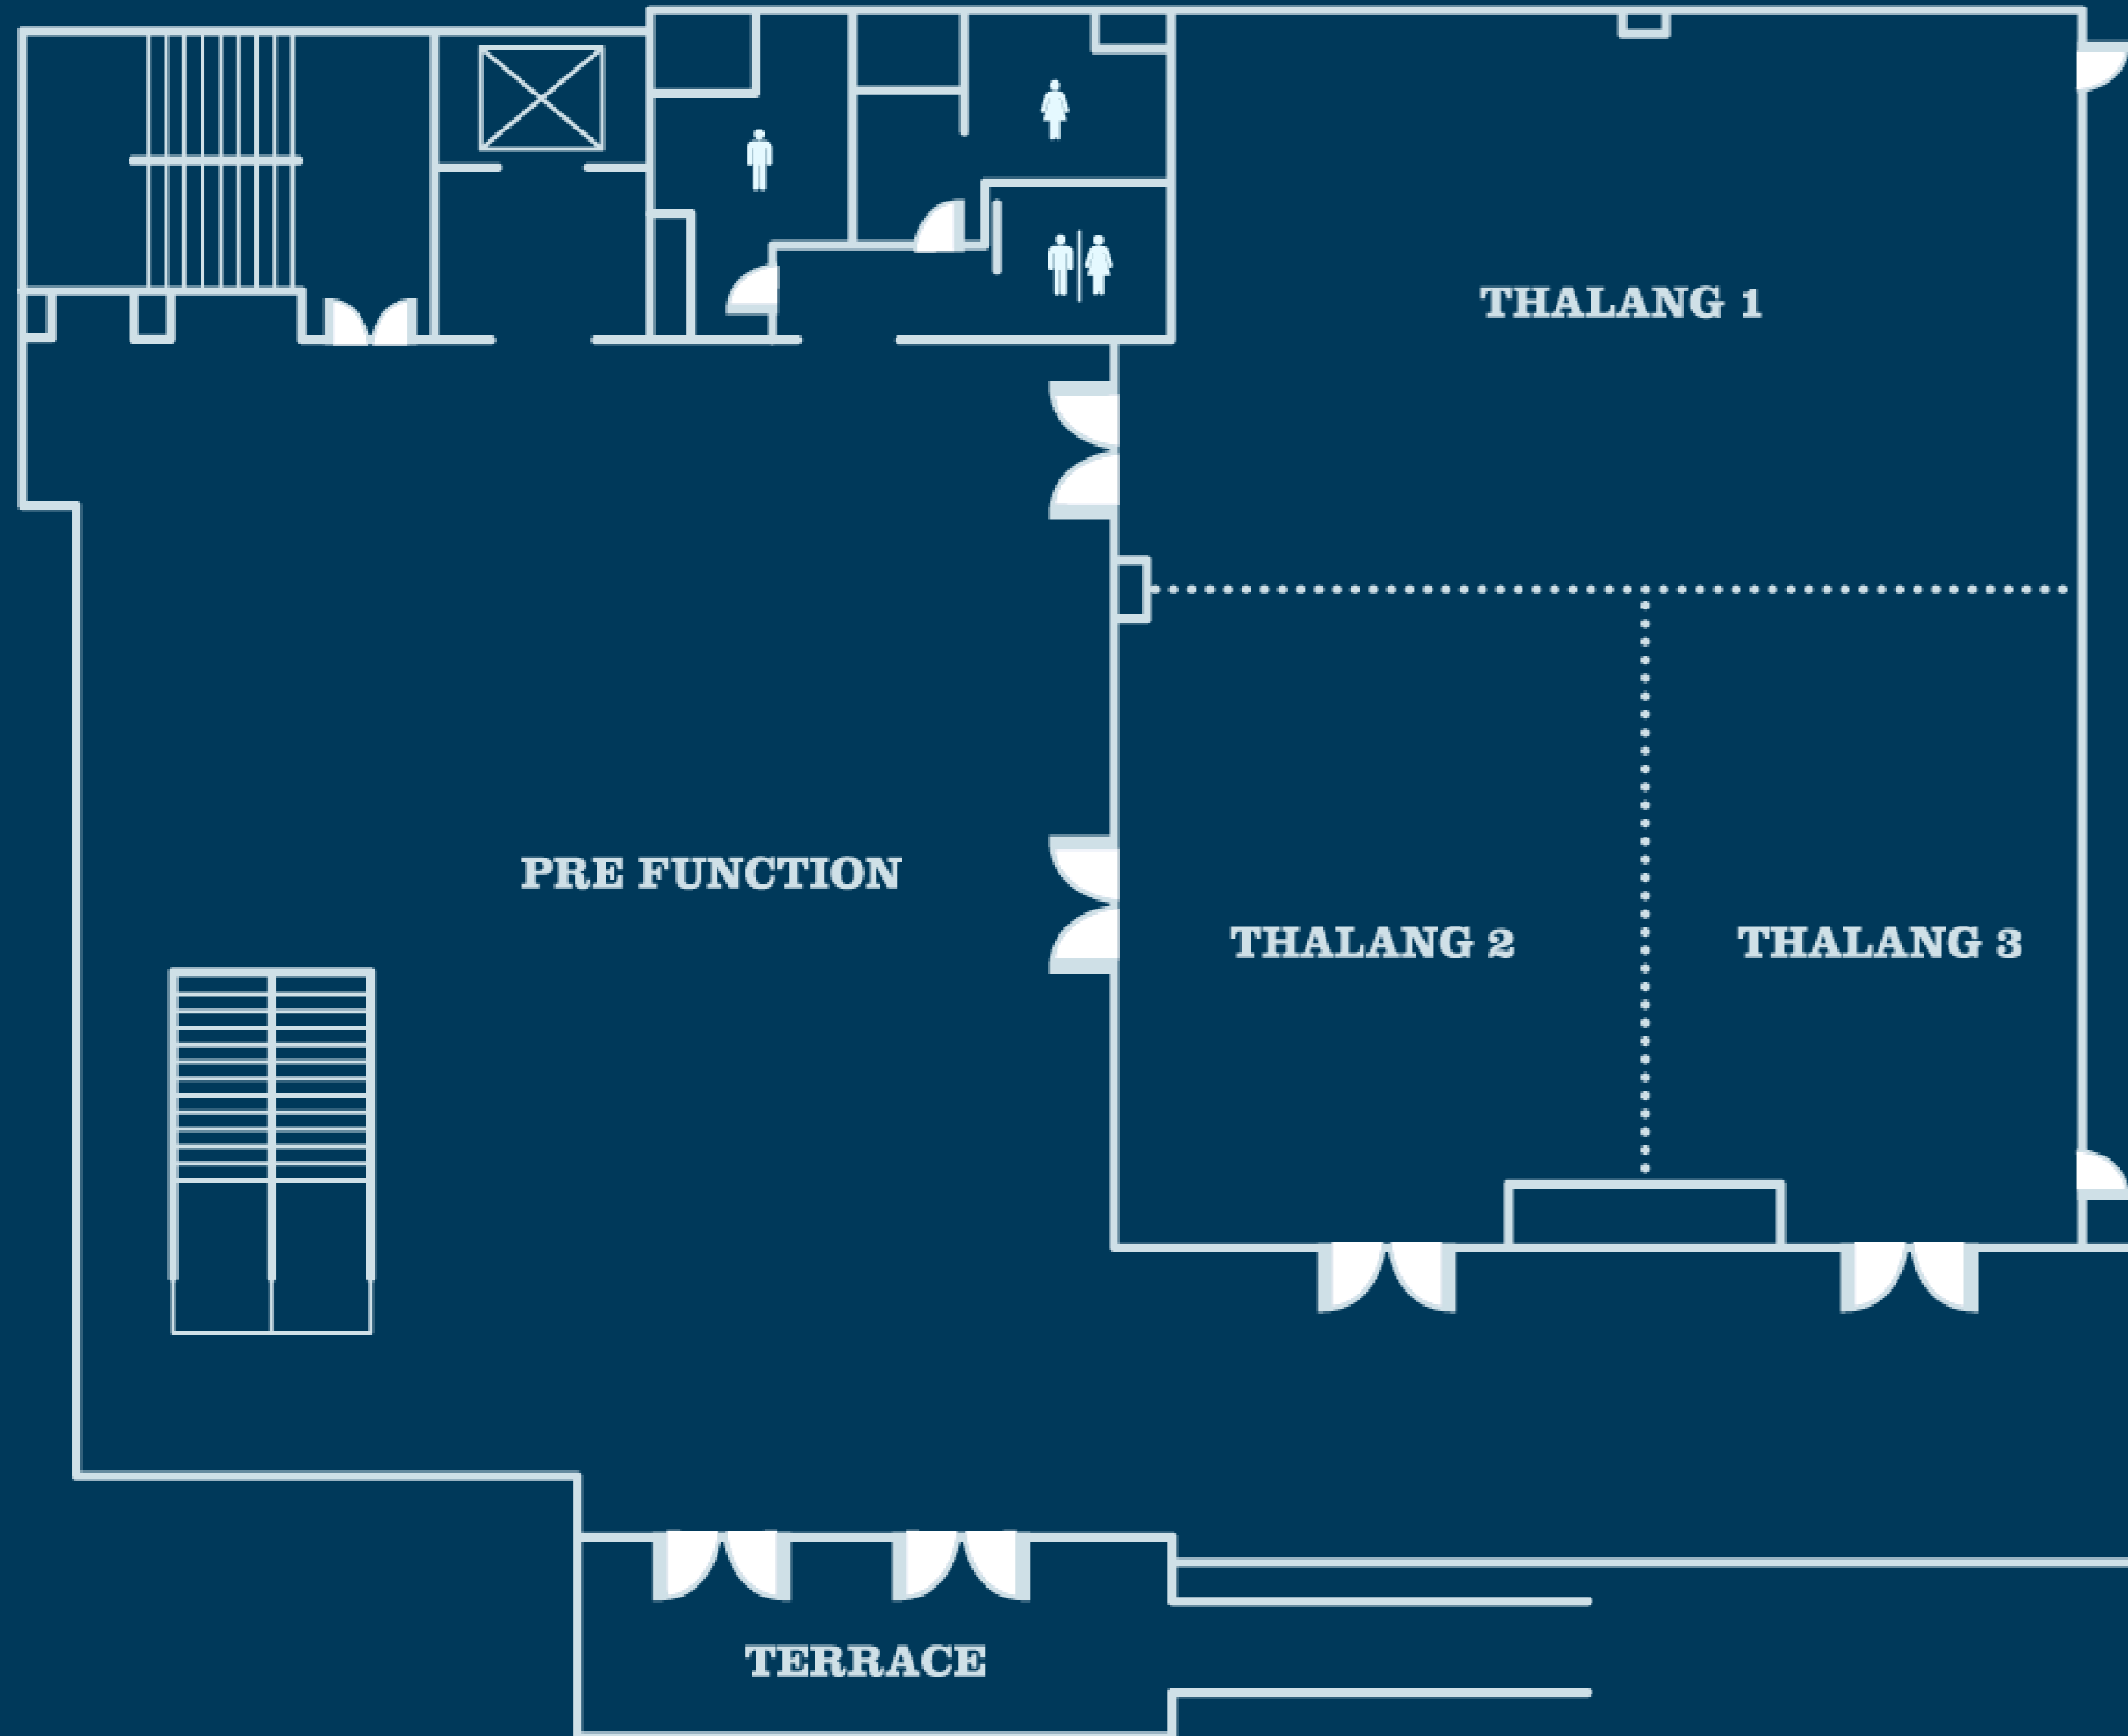

FOUR
POINTS
BY SHERATON

Phuket
Patong Beach Resort

FOUR POINTS
BY SHERATON

Four Points by Sheraton Phuket Patong Beach Resort

1st Floor : Thalang 1,2 and 3

2nd Floor: AKARA Grand Ballroom and Thalang 4

1st Floor: Chao Leh Kitchen
2nd Floor: Kathu Junior Ballroom
Thalang 5,6 and 7
The Garden Terrace

1st Floor: Lobby & Lobby Lounge
2nd Floor: Lobby Deck

Infinity Pool and The Deck Beach Club

1st Floor : THALANG Meeting Room 1/2/3

Function Spaces	Area (sqm)	Cocktails	Theatre	Classroom	Banquet / Round Table for 10	U-Shape	Boardroom
Pre - Function	296	200	-	-	-	-	-
Thalang 1	120.9	120	120	50	90	24	24
Thalang 2	60.46	80	80	40	30	16	16
Thalang 3	60.46	80	80	40	30	16	16
Thalang 1+2+3	241.82	200	200	120	150	50	50
Thalang 2+3	120.92	120	120	80	60	32	32

2nd Floor : AKARA Grand Ballroom and Thalang 4

Function Spaces	Area (sqm)	Cocktails	Theatre	Classroom	Banquet / Round Table for 10	U-Shape	Boardroom
AKARA Grand Foyer	288	150	-	-	-	-	-
AKARA Grand Ballroom	494.8	500	500	250	300	150	150
AKARA 1	247.4	250	250	120	150	70	70
AKARA 2	247.4	250	250	120	150	70	70
Thalang 4	55.44	30	30	16	10	10	10

FUNCTION SPACES

AKARA Grand Ballroom

AKARA Grand Ballroom Foyer

Thalang – Breakout Room

The Pool Deck

KATHU Junior Ballroom & Thalang 5/6/7 Meeting Rooms

Function Spaces	Area (sqm)	Cocktails	Theatre	Classroom	Banquet / Round Table for 10	U-Shape	Boardroom
Kathu Junior Ballroom	180	176	72	120	176	45	30
Thalang 5	86	80	30	40	80	30	30
Thalang 6	86	80	30	40	80	30	30
Thalang 7	51	32	18	20	32	18	12
The Garden Terrace		120	-	90	120	-	-