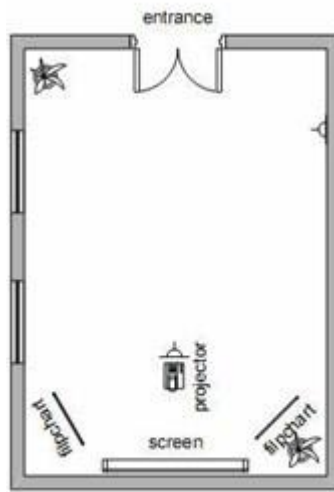

MEETING FACILITIES

Angsana 2

Angsana 2

Function Room	Size	Ceiling Height	Setup				
			Classroom	Theatre	Round Table	U-shape	Board Room
Angsana 2	8m x 5m	2.5m	24	40	16	15	15

***The capacities above are **MAXIMUM** and for reference only and ensure the comfort of the guests