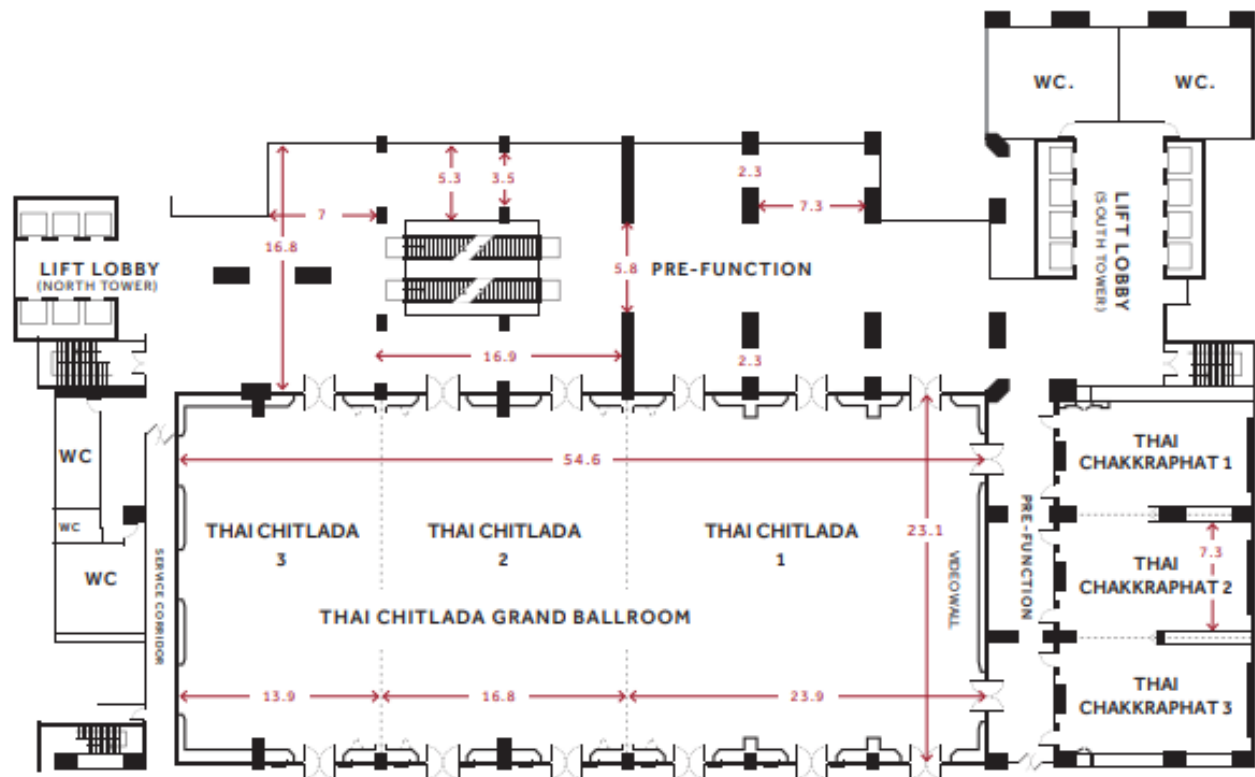

2nd FLOOR

THAI CHITLADA GRAND BALLROOM
1,261 SQM; 23.1 X 54.6 M
(CEILING HEIGHT 4.6 / 5.2 M)

- > THAI CHITLADA 1 (552 SQM)
- > THAI CHITLADA 2 (388 SQM)
- > THAI CHITLADA 3 (321 SQM)

MEETING ROOMS (CEILING HEIGHT 2.9 M)

- > THAI CHAKKRAPHAT 1 (94 SQM)
- > THAI CHAKKRAPHAT 2 (94 SQM)
- > THAI CHAKKRAPHAT 3 (94 SQM)

FOYER (CEILING HEIGHT 4.6/5.2 M)

*ALL DIMENSIONS ARE IN METER