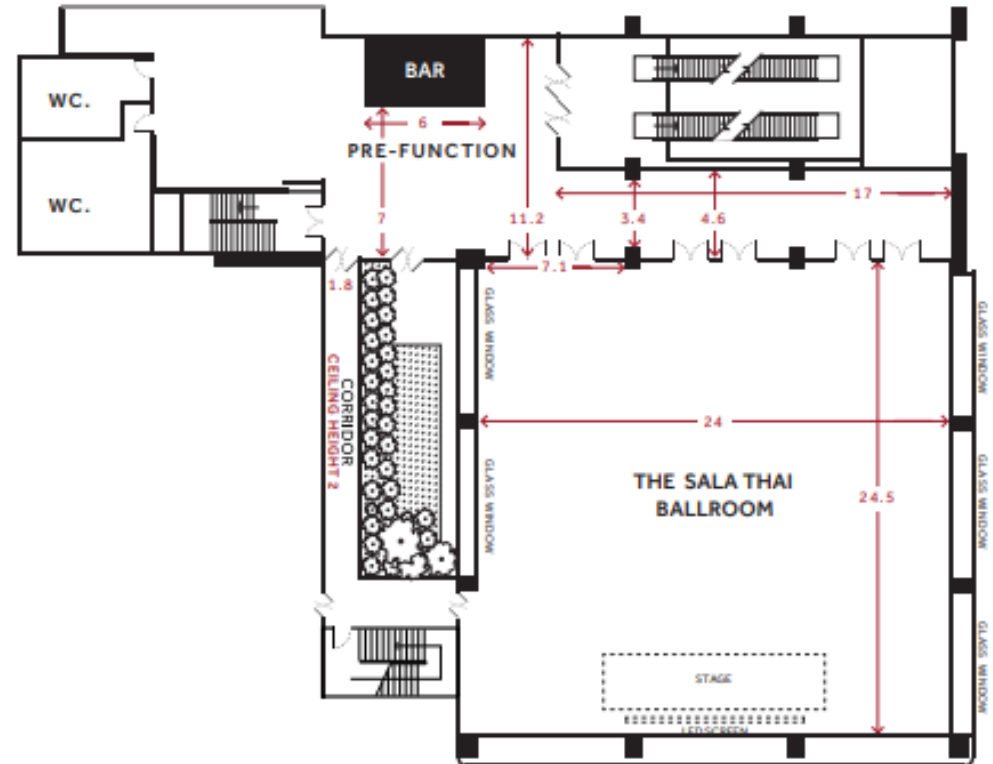

5th FLOOR

THE SALA THAI BALLROOM (558 SQM)
(CEILING HEIGHT 3.6/9.1 M)

FOYER (CEILING HEIGHT 2.3 M)

***ALL DIMENSIONS ARE IN METER**