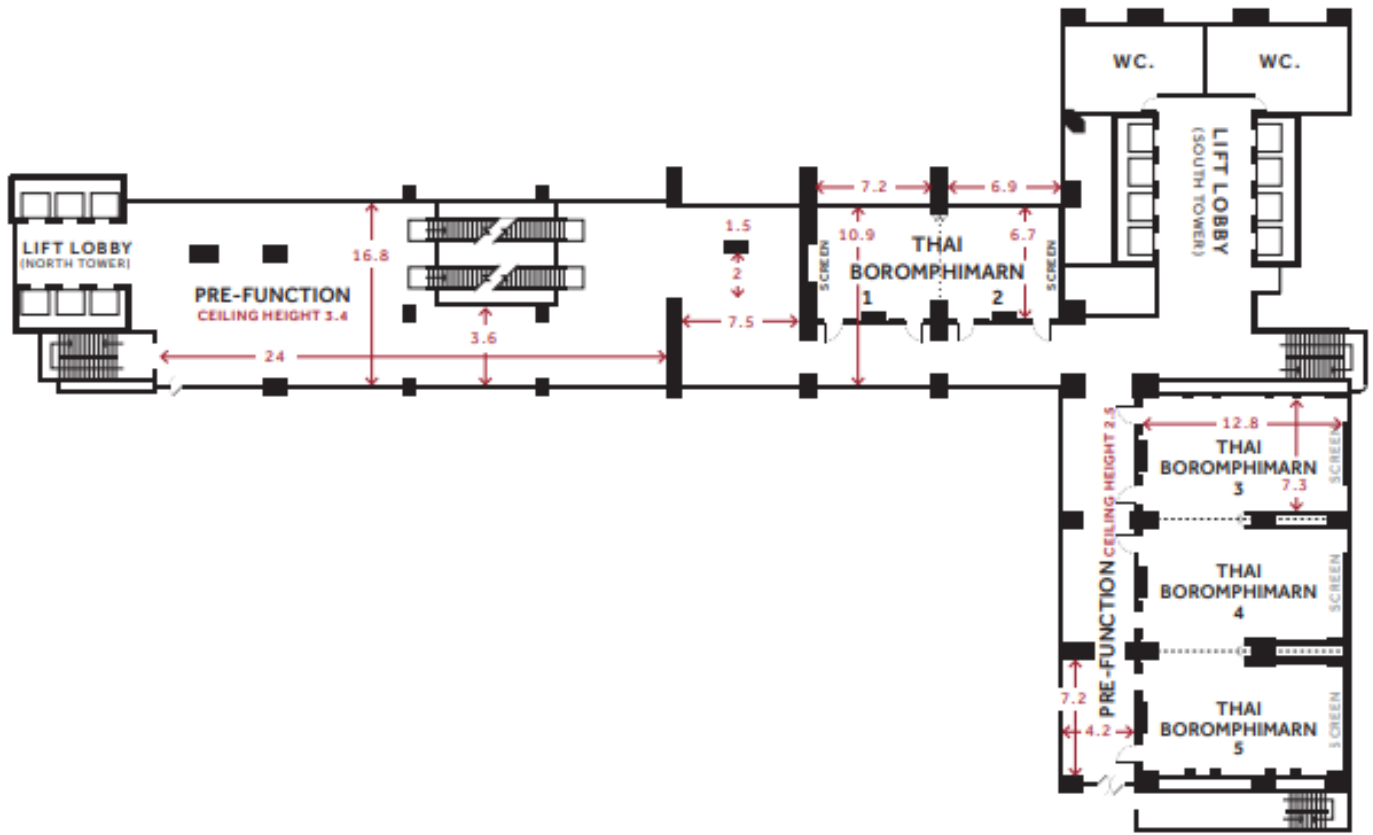

3rd FLOOR

MEETING ROOMS

- > THAI BOROMPHIMARN 1 (48 SQM)
- > THAI BOROMPHIMARN 2 (46 SQM)
- > THAI BOROMPHIMARN 1+2 (103 SQM)
(CEILING HEIGHT 2.9 M)
- > THAI BOROMPHIMARN 3 (93 SQM)
- > THAI BOROMPHIMARN 4 (93 SQM)
- > THAI BOROMPHIMARN 5 (93 SQM)
(CEILING HEIGHT 3.2/3.9 M)

*ALL DIMENSIONS ARE IN METER