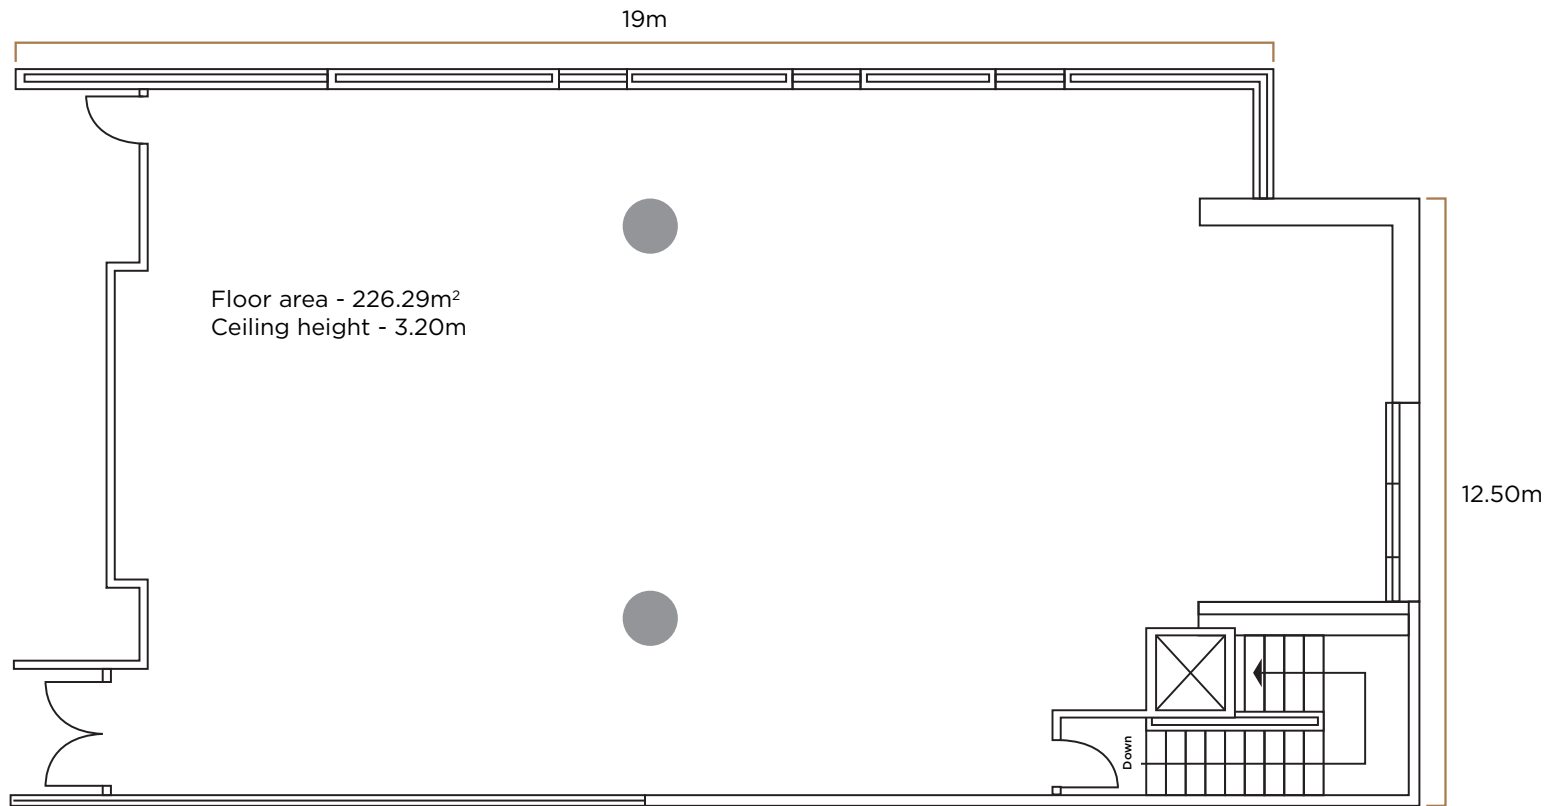

COLUMBUS FUNCTION ROOM

CAPACITY

Round table 120 Classroom 80 Boardroom 40 Theater 120