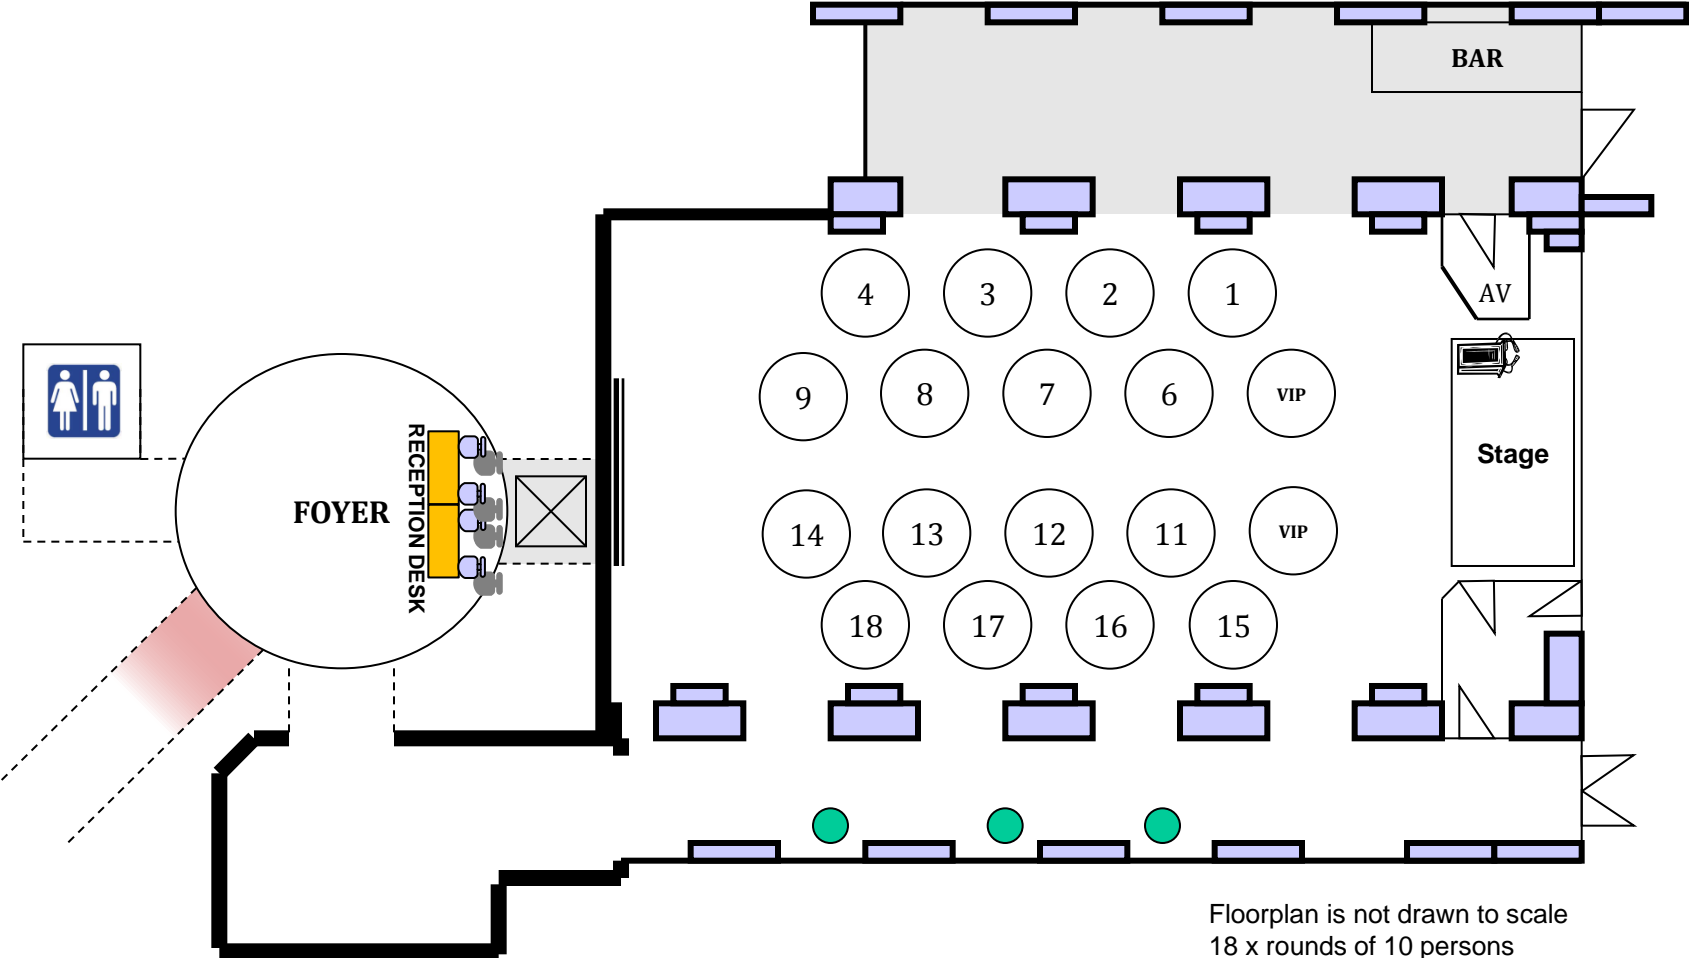

Tudor Ballroom

Floorplan is not drawn to scale
18 x rounds of 10 persons