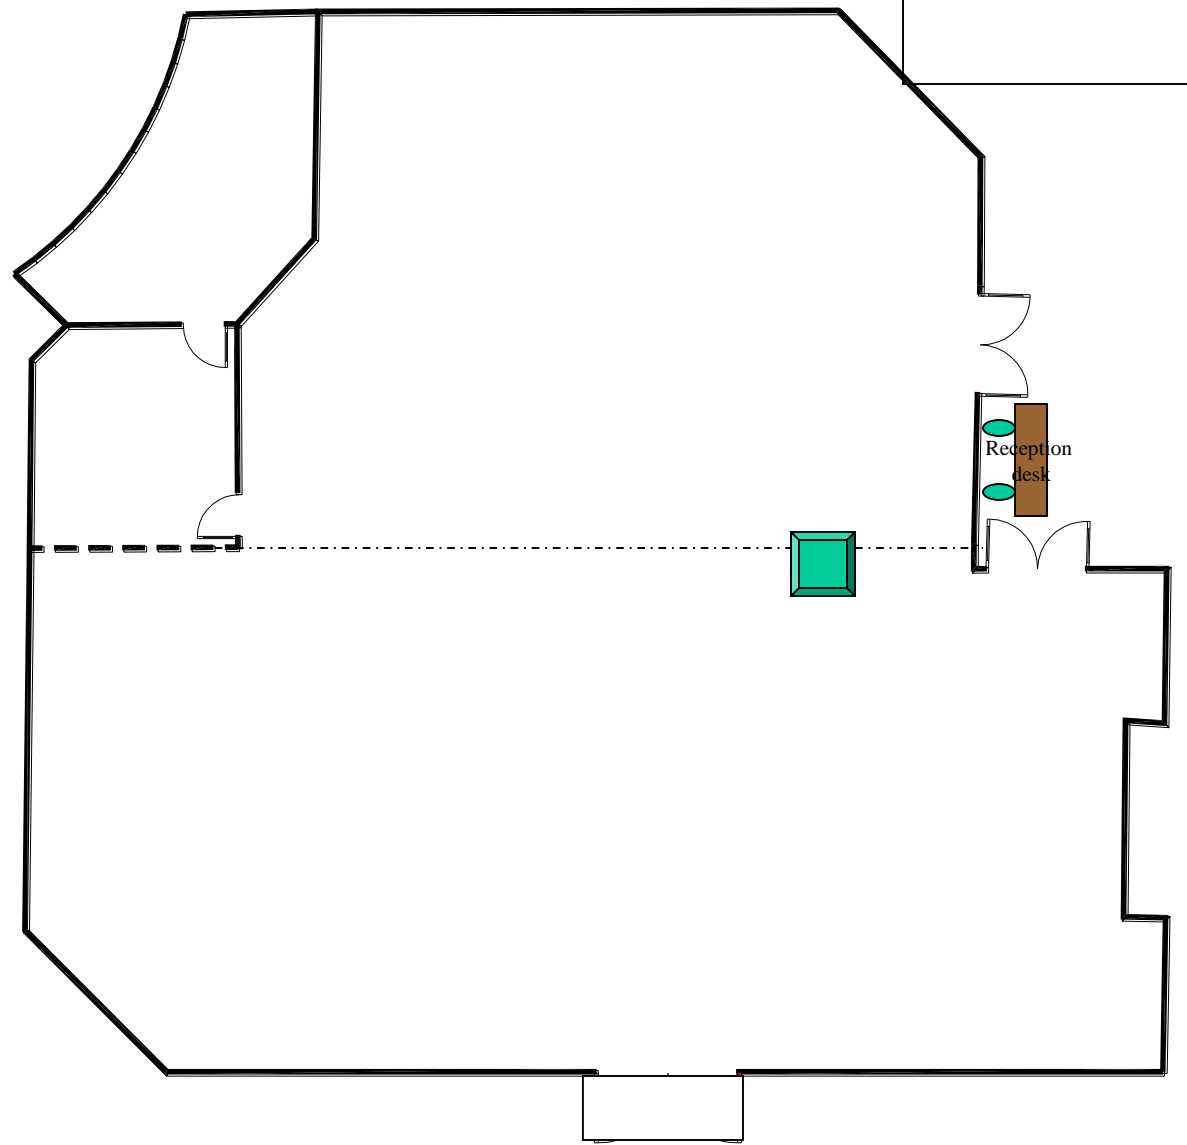

**Function room 6+7**

 Column inside meeting room

**FUNCTION ROOM VI+VII**  
(AREA: 220M<sup>2</sup>)

CEILING HIGH: 3.5M