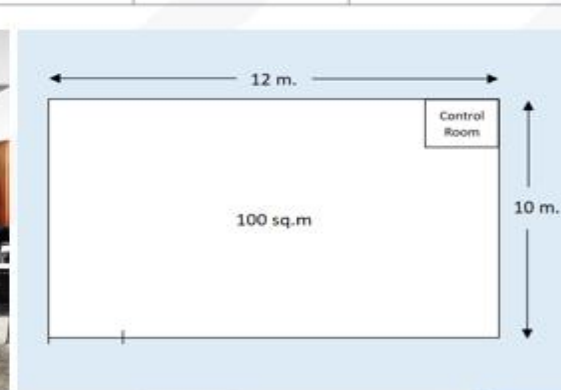

Room	Capacity			Dimension (m.)	Height (m.)	Area (sq.m)
	Classroom	Theater	U-shape			
Chao Phraya 1	120	150	40	18 x 11.5	2.7	207

Room	Capacity			Dimension (m.)	Height (m.)	Area (sq.m)
	Classroom	Theater	U-shape			
Chao Phraya 2	45	50	20	11.5 x 9	2.7	103.5

Room	Capacity			Dimension (m.)	Height (m.)	Area (sq.m)
	Classroom	Theater	U-shape			
Chao Phraya 3	45	50	20	10.5 x 8.5	2.7	89.5

Room	Capacity			Dimension (m.)	Height (m.)	Area (sq.m)
	Classroom	Theater	U-shape			
Chao Phraya 4	80	60	30	13 x 8.5	2.7	110.5