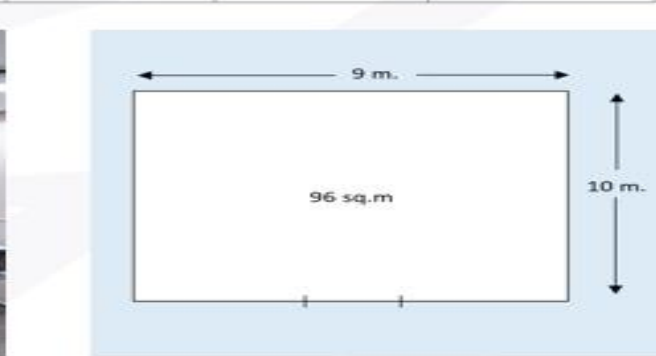

Room	Capacity			Dimension (m.)	Height (m.)	Area (sq.m)
	Classroom	Theater	U-shape			
Chao Phraya 1	120	150	40	18 x 11.5	2.7	207

Room	Capacity			Dimension (m.)	Height (m.)	Area (sq.m)
	Classroom	Theater	U-shape			
Chao Phraya 2	45	50	20	11.5 x 9	2.7	103.5

Room	Capacity			Dimension (m.)	Height (m.)	Area (sq.m)
	Classroom	Theater	U-shape			
Chao Phraya 3	45	50	20	10.5 x 8.5	2.7	89.5

Room	Capacity			Dimension (m.)	Height (m.)	Area (sq.m)
	Classroom	Theater	U-shape			
Chao Phraya 4	80	60	30	13 x 8.5	2.7	110.5