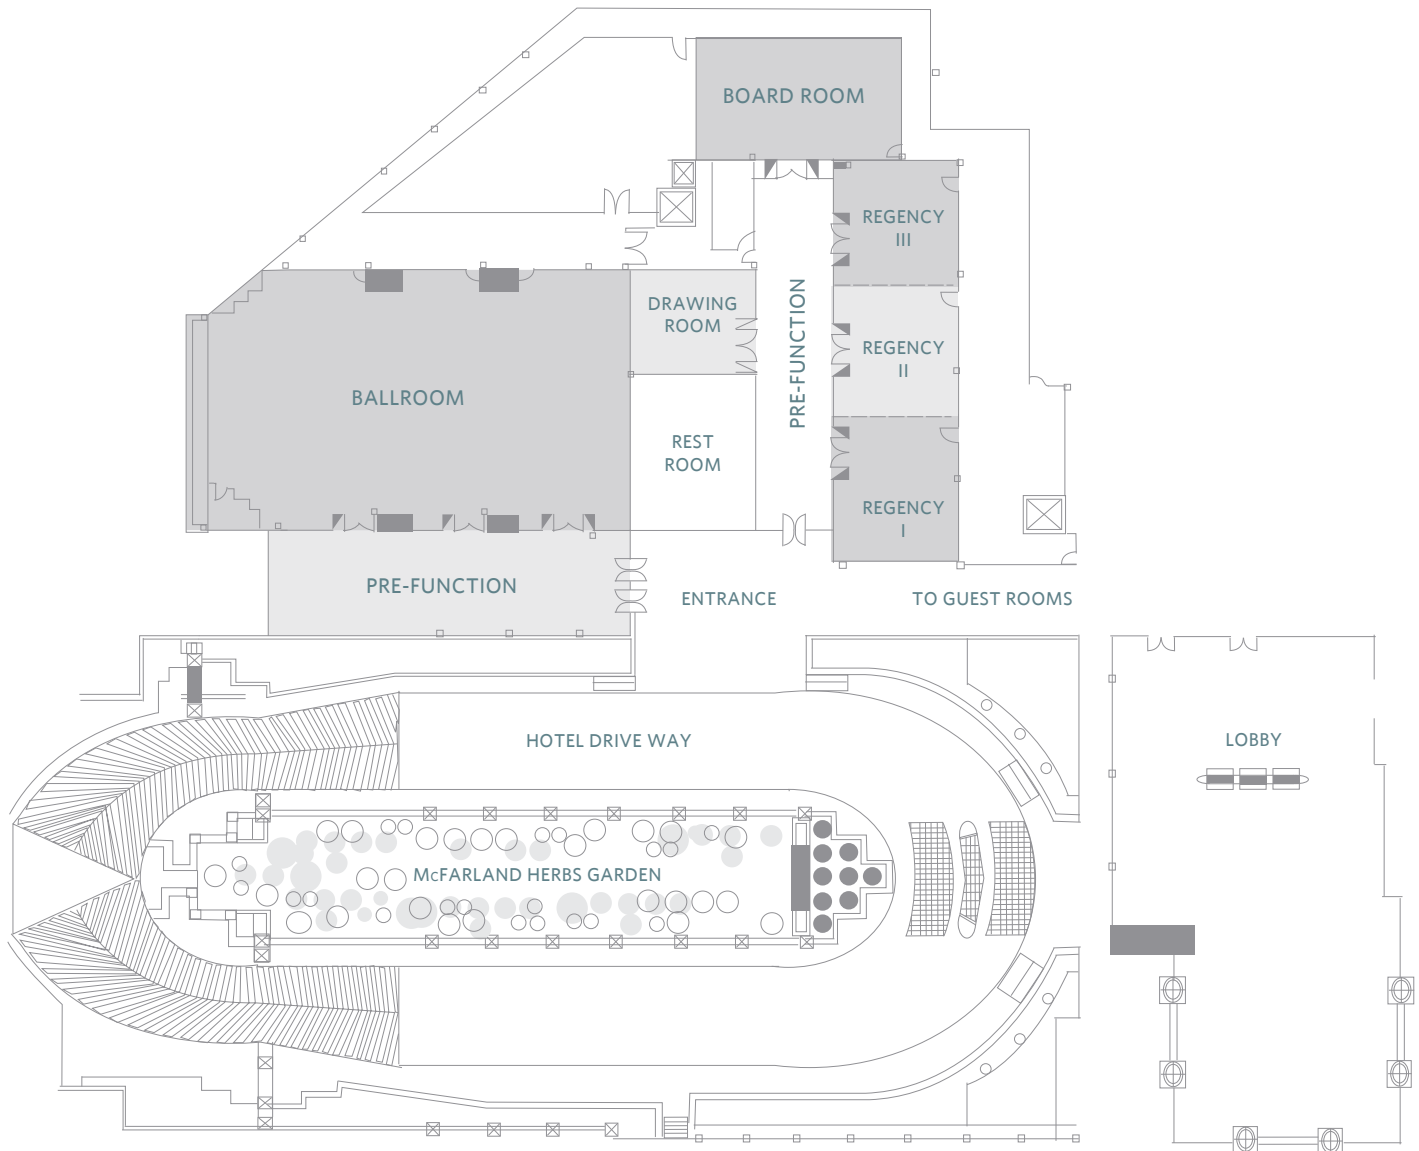

## CAPACITIES CHART

Room Name	Room Dimensions L x W x H	Room Size Sq. Ft. / Sq. M.	Banquet	Reception	Theater	Classroom	Boardroom	U-Shape	Cluster
<b>Lobby Level</b>									
BALLROOM	78.1' x 55.1' x 14.7' 23.8m x 16.8m x 4.5m	4303 400	270	400	400	220	65	90	—
Pre-function	78.1' x 21.3' x 8.8' 23.8m x 6.5m x 2.7m	1667 155	—	150	—	—	—	—	—
REGENCY	86' x 24.6' x 8.8' 26.2m x 7.5m x 2.7m	2116 197	120	150	160	100	50	60	—
Regency I	30.2' x 24.6' x 8.8' 9.2m x 7.5m x 2.7m	743 69	40	50	60	40	15	20	—
Regency II	29.5' x 24.6' x 8.8' 9m x 7.5m x 2.7m	727 68	40	50	60	40	15	20	—
Regency III	26.2' x 24.6' x 8.8' 8m x 7.5m x 2.7m	645 60	40	30	40	30	15	15	—
BOARD ROOM	41.3' x 26.2' x 8.8' 12.6m x 8m x 2.7m	1083 101	—	—	—	—	21	—	—
DRAWING ROOM	23.6' x 24.3' x 8.8' 7.2m x 7.4m x 2.7m	573 53	12	15	25	12	8	6	—
<b>Ground Level</b>									
<b>FIGS PRIVATE ROOM (NEW VENUE)</b>									
Private Room	27.2' X 20.2' X 7.9' 8.3m x 6.2m x 2.4m	549 51	—	—	36	11	—	10	15
Outside Area	25.7' x 46.2' x 7.9' 7.8m x 14.1m x 2.4m	1,187 110	—	—	—	—	—	—	—
<b>Outdoor Area</b>									
THE WAVE			300	500	—	—	—	—	—
POOL LAWN			200	300	—	—	—	—	—

## FLOOR PLAN Lobby Level