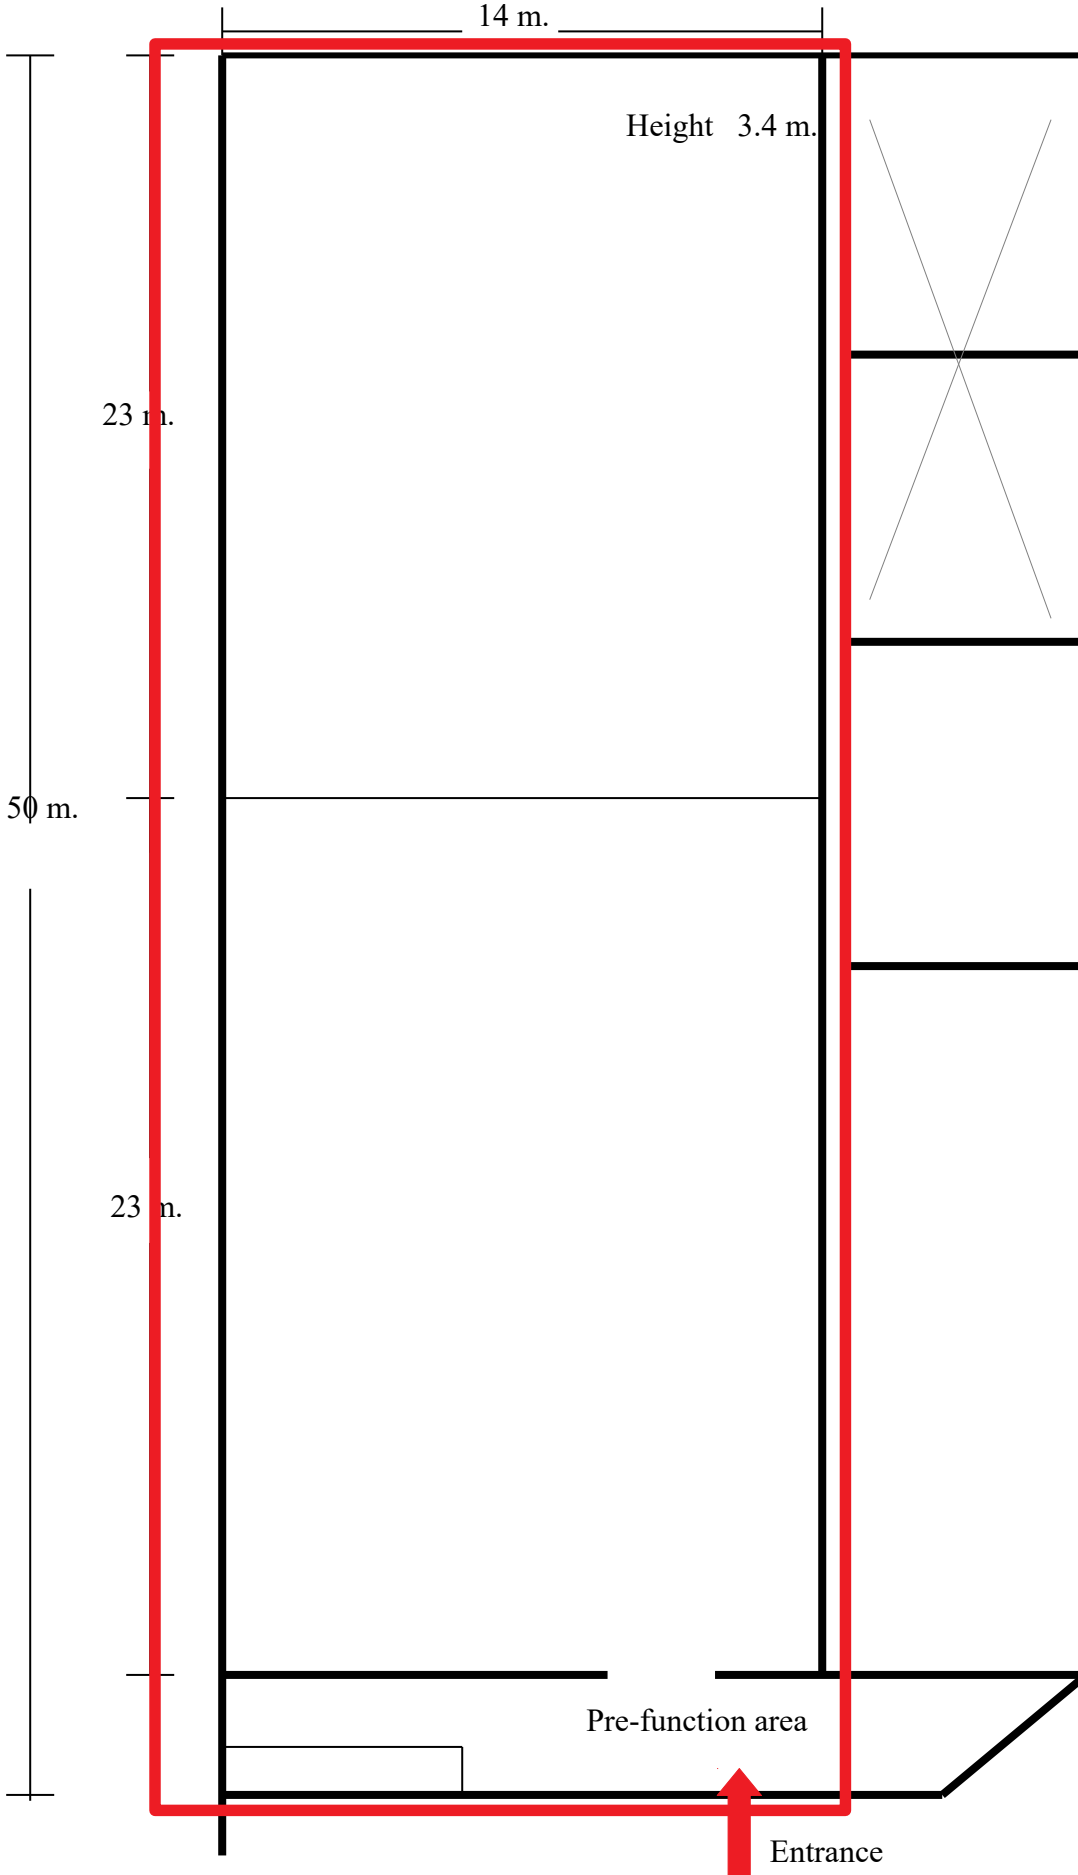

PLAN MSC HALL

B/Q ROOM CAPACIYY	
THEATRE	650
CLASSROOM	500
BUFFET	450
COCKTAIL	550
CHINESE	540