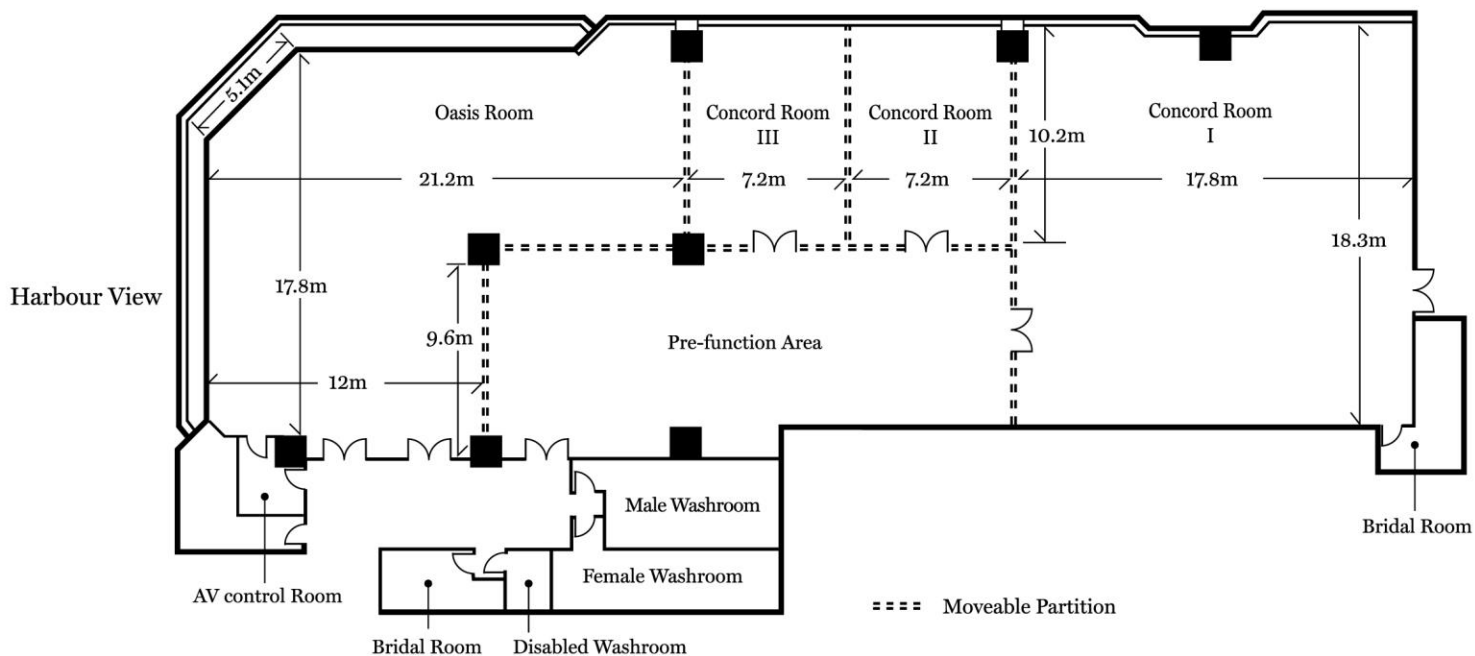

8/F FUNCTION ROOMS

MEETING ROOM	AREA	SET UP						
	SQM	L X W X H (M)	THEATER	CLASSROOM	CONFERENCE	U-SHAPE	RECEPTION	BANQUET
Concord Room	669	41.4 x 18.3 x 2.5	468	216	96	96	700	408
Pre-function area	196	-	-	-	-	-	-	-
Concord I	327	17.8 x 18.3 x 2.5	234	108	48	48	250	144
Concord II	73	7.2 x 10.2 x 2.5	50	24	18	18	50	36
Concord III	73	7.2 x 10.2 x 2.5	50	24	18	18	50	36
Concord II and III	146	14.4 x 10.2 x 2.5	108	48	36	36	100	72
Oasis Room	296	21.2 x 17.8 x 2.5	96	63	30	27	250	168
Concord Room + Oasis Room	965	53.3 x 17.8 x 2.5	598	288	96	96	950	600