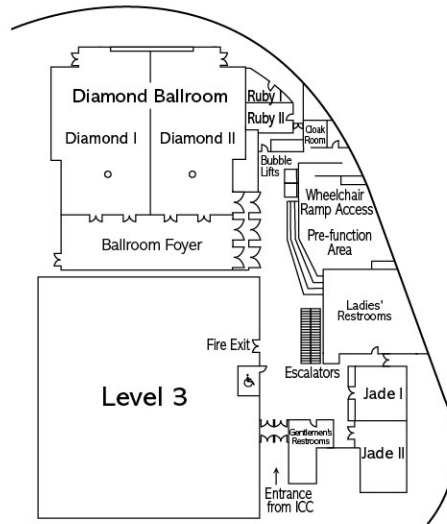

THE RITZ-CARLTON, HONG KONG

A meeting of the minds that also satisfies the senses

The Ritz-Carlton, Hong Kong is a business hotel featuring luxurious conference spaces and exceptional service. From exclusive board meetings and attention-grabbing product launches, to corporate-wide celebrations and trade show lodging, our distinctive hotel is ideal for all of your Hong Kong business travel needs. The hotel offers more than 1,500 square meters / 17,000 square feet of function spaces, as well as one of the largest ballrooms in the city at 870 square meters / 9,000 square feet, complimented by additional five meeting rooms. An experienced events and culinary team is on hand to assist in organizing tailor-made, theme events to create a unique and memorable experience for every Ritz-Carlton guest.

MEETING AMENITIES

- More than 1,500 square meters / 17,000 square feet of meeting and conference space
- A 870 square meters / 9,000 square feet Ballroom with six-meter ceiling
- Five multi-purpose meeting rooms
- Built-in LCD projectors
- 3.9mm High Definition LED Wall Display
- State-of-art audio and video visual equipment
- Teleconferencing facilities
- Event concierge services
- Wired and wireless internet access
- Catering service
- Entertainment service
- Wedding specialists
- Professional on-site technicians

THE RITZ-CARLTON, HONG KONG - LEVEL 3