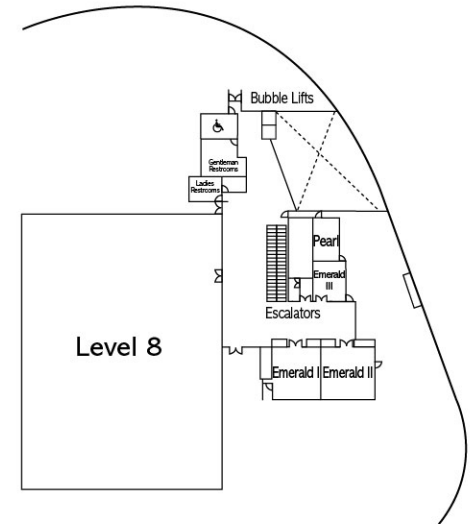

THE RITZ-CARLTON, HONG KONG - LEVEL 3

THE RITZ-CARLTON, HONG KONG - LEVEL 8

Venue	Square Feet	Square Meters	Dimensions		Ceiling Height		Banquet Rounds	Theater	Reception	Classroom	U-Shape	Boardroom
			Feet	Meters	Feet	Meters						
Diamond Ballroom	7279	676	96 x 84	29 x 26	20	6	408	500	600	330	90	---
Diamond I	3629	337	48 x 84	15 x 25	20	6	180	250	300	165	48	---
Diamond II	3650	339	48 x 84	15 x 25	20	6	180	250	300	165	48	---
Diamond Ballroom and Foyer	9364	870	96 x 109	29 x 30	20	6	624	905	800	414	---	---
Ballroom Foyer	2085	194	85 x 25	26 x 8	20	6	---	---	200	---	---	---
Pre-Function Area	1788	166	53 x 54	16 x 17	20	6	---	---	---	---	---	---
Pre-Function Area & Hallway	3771	350	69 x 93	21 x 28	10.8	3.6	---	---	---	---	---	---
Jade I	610	57	26 x 26	8 x 7.5	10.8	3.6	24	35	30	24	21	---
Jade II	824	77	37 x 26	10 x 7.5	10.8	3.6	48	55	50	39	30	---
Jade I & II	1434	133	63 x 25	19 x 7.5	10.8	3.6	84	110	90	84	48	---
Jade Foyer	1210	112	45 x 34	13 x 10	10.8	3.6	---	---	---	---	---	---
Emerald I	581	54	32 x 19	10 x 6	8.6	2.6	24	40	30	24	21	---
Emerald II	622	58	32 x 25	10 x 7.5	8.6	2.6	24	40	30	24	21	---
Emerald III	251	24	21.9 x 11.8	6.7 x 3.6	7.5	2.3	12	20	25	---	---	12
Emerald I & II	1203	112	31 x 44	10 x 13.5	8.6	2.6	72	80	60	48	39	---
Pearl	147	13	15.5 x 9.5	4.7 x 2.9	7.5	2.2	---	---	---	---	---	8