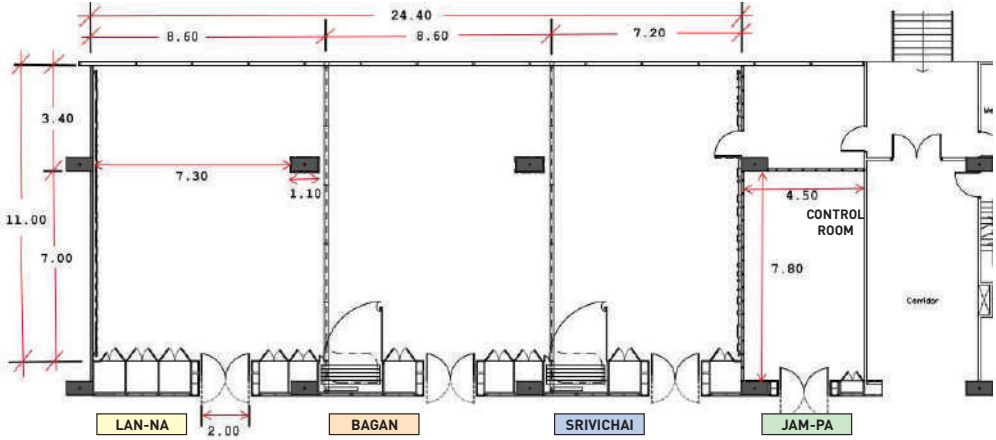

## Meeting & Conferences capacity

	Area (m <sup>2</sup> )	Dimension (m <sup>2</sup> )	Number of persons						
			Theatre	U-shape	Board room	Class room	Hollow square	Banquet	Cocktail
Suvarnabhumi Grand Ballroom	814	37x22x6.5	350	60	60	200	70	200	400
• Suvarnabhumi A (Screen 6x6 m.)	264	12x22x6.5	80	20	20	60	20	60	60
• Suvarnabhumi B	374	17x22x6.5	120	30	30	100	30	100	100
• Suvarnabhumi C (Screen 6x6 m.)	176	8x22x6.5	50	20	20	40	20	50	50
Pre-function area	430								250
Chiang-Saen (VIP room) (ensuite dressing room)	34	7.7x5.5x4	-	-	-	-	-	-	-
Chiang-Ngern	70	7x10x4	30	10	10	15	12	18	20
Chiang-Thong	70	7x10x4	30	10	10	15	12	18	20
Chiang-Rung	70	7x10x4	30	10	10	15	12	18	20
Chiang-Tung	70	7x10x4	30	10	10	15	12	18	20
Chiang-Chuen	63	7x9x4	-	-	10	-	-	-	-

## Meeting & Conferences capacity

	Area (m <sup>2</sup> )	Dimension (m <sup>2</sup> )	Number of persons						
			Theatre	U-shape	Board room	Class room	Hollow square	Banquet	Cocktail
Lan-Na & Bagan & Srivichai	268	24.4x11x4.2	100	22	22	45	24	60	60
• Lan-Na	94	8.6x11x4.2	20	10	10	12	12	18	20
• Bagan	94	8.6x11x4.2	20	10	10	12	12	18	20
• Srivichai	79	7.2x11x4.2	20	10	10	12	12	18	20
Jam-Pa	35	4.5x7.8x4.2	-	-	8 (Fixed)	-	-	-	-
Lobby Meeting	31.2	4x7.8	-	-	6 (Fixed)	-	-	-	-
Crew Lounge	82	7.4x11.1	30	16	12	15	12	24	20
Thai Garden (out door)	-	-	-	-	-	-	-	15	50