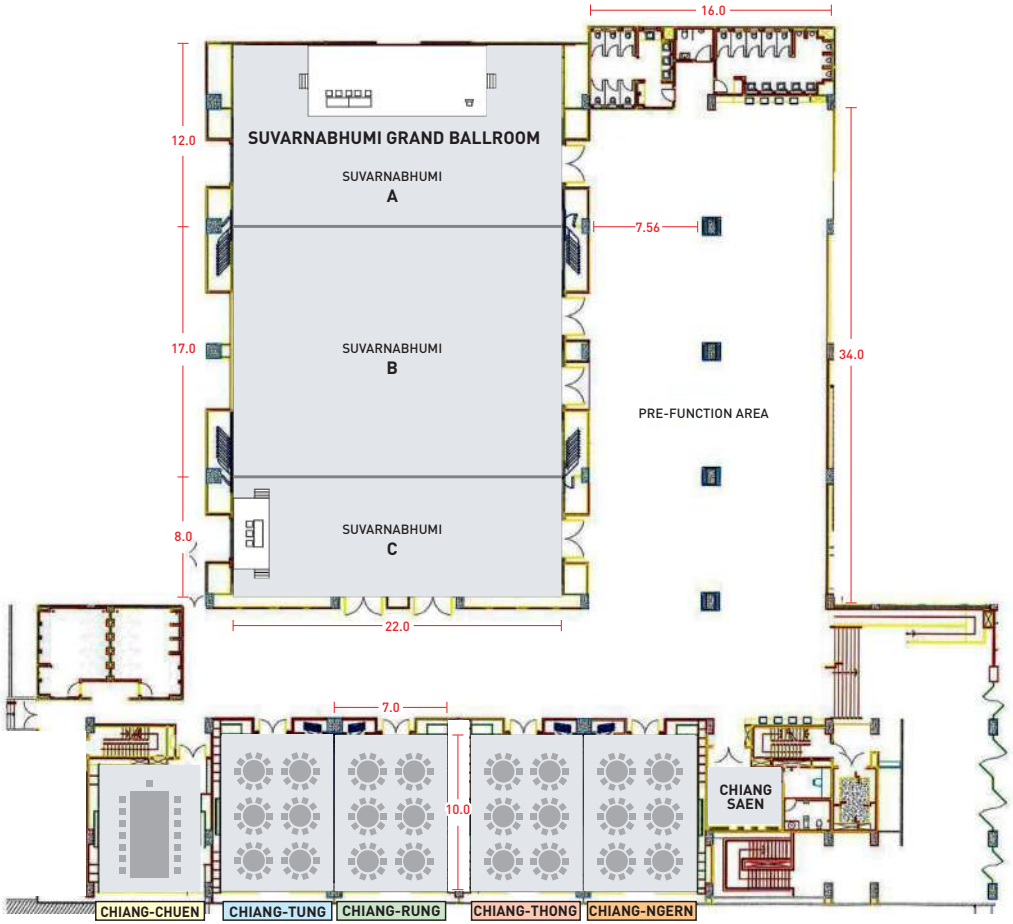

## Meeting & Conferences capacity

	Area (m <sup>2</sup> )	Dimension (m <sup>2</sup> )	Number of persons						
			Theatre	U-shape	Board room	Class room	Hollow square	Banquet	Cocktail
Suvarnabhumi Grand Ballroom	814	37x22x6.5	350	60	60	200	70	200	400
• Suvarnabhumi A (Screen 6x6 m.)	264	12x22x6.5	80	20	20	60	20	60	60
• Suvarnabhumi B	374	17x22x6.5	120	30	30	100	30	100	100
• Suvarnabhumi C (Screen 6x6 m.)	176	8x22x6.5	50	20	20	40	20	50	50
Pre-function area	430								250
Chiang-Saen (VIP room) (ensuite dressing room)	34	7.7x5.5x4	-	-	-	-	-	-	-
Chiang-Ngern	70	7x10x4	30	10	10	15	12	18	20
Chiang-Thong	70	7x10x4	30	10	10	15	12	18	20
Chiang-Rung	70	7x10x4	30	10	10	15	12	18	20
Chiang-Tung	70	7x10x4	30	10	10	15	12	18	20
Chiang-Chuen	63	7x9x4	-	-	10	-	-	-	-

## Meeting & Conferences capacity

	Area (m <sup>2</sup> )	Dimension (m <sup>2</sup> )	Number of persons						
			Theatre	U-shape	Board room	Class room	Hollow square	Banquet	Cocktail
Lan-Na & Bagan & Srivichai	268	24.4x11x4.2	100	22	22	45	24	60	60
• Lan-Na	94	8.6x11x4.2	20	10	10	12	12	18	20
• Bagan	94	8.6x11x4.2	20	10	10	12	12	18	20
• Srivichai	79	7.2x11x4.2	20	10	10	12	12	18	20
Jam-Pa	35	4.5x7.8x4.2	-	-	8 (Fixed)	-	-	-	-
Lobby Meeting	31.2	4x7.8	-	-	6 (Fixed)	-	-	-	-
Crew Lounge	82	7.4x11.1	30	16	12	15	12	24	20
Thai Garden (out door)	-	-	-	-	-	-	-	15	50