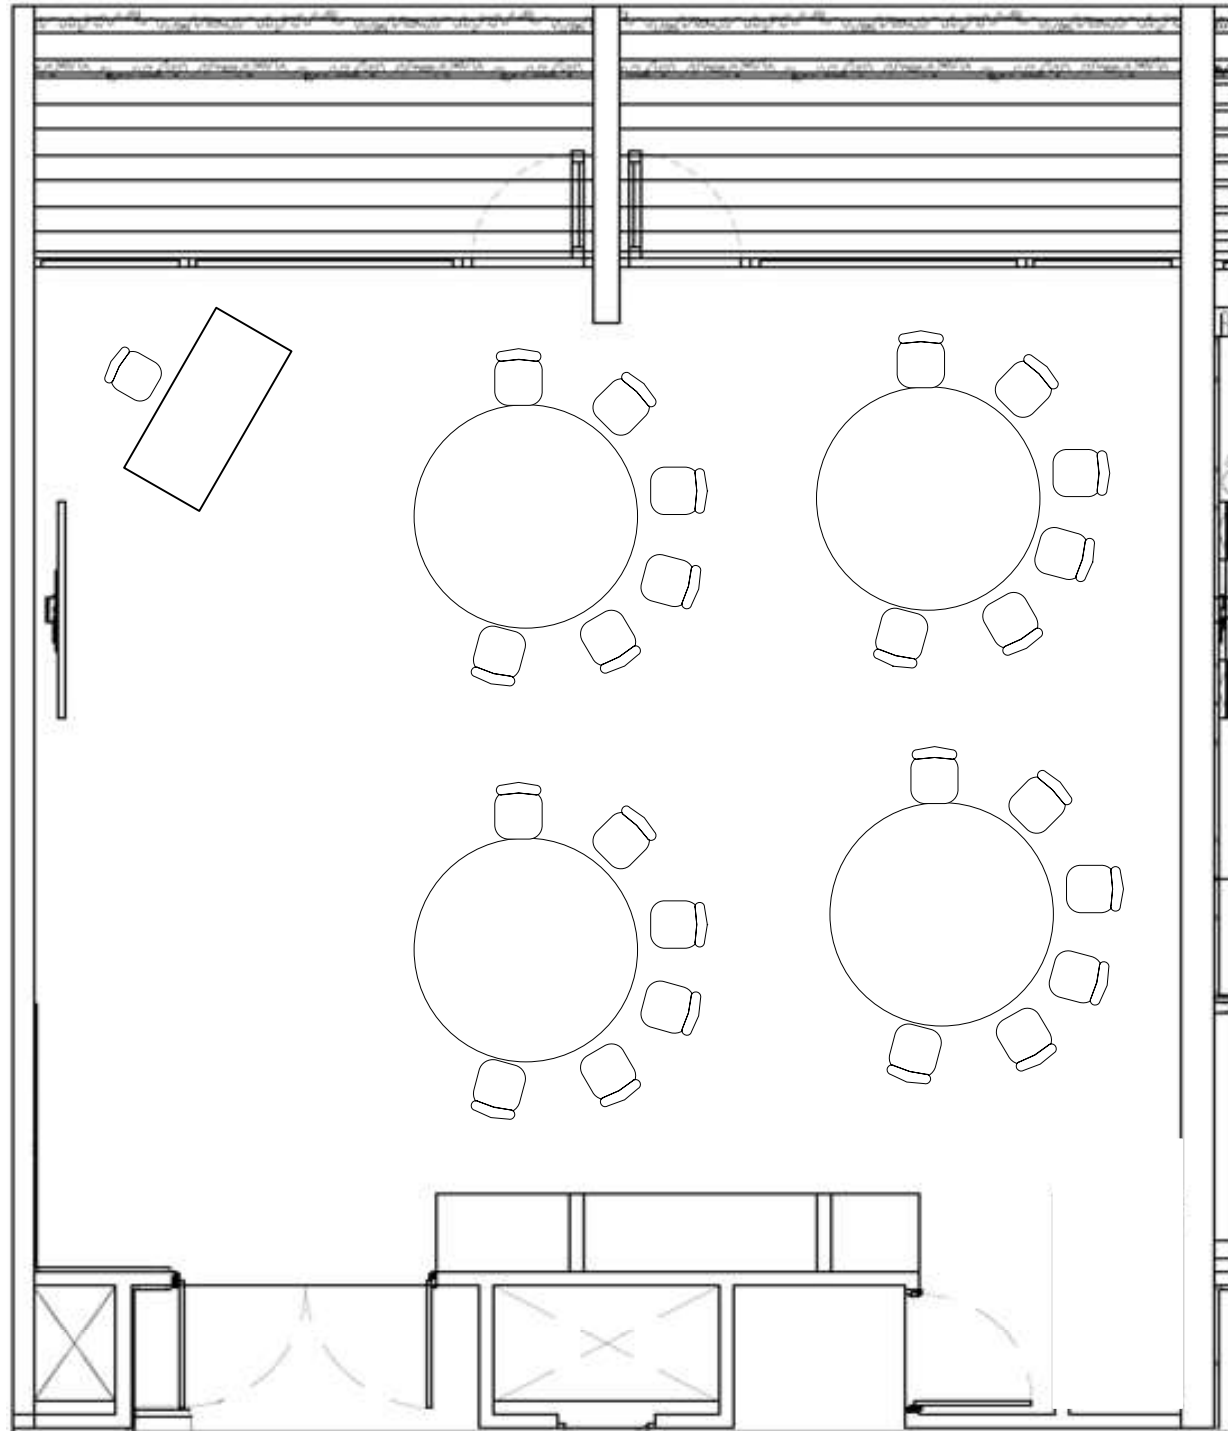

## Palm 4, Level 6

**Height:**  
8.22ft/ 2.50m

**NOT DRAWN TO SCALE  
CLUSTER OF 6  
PERSONS EACH  
(24 PERSONS)**