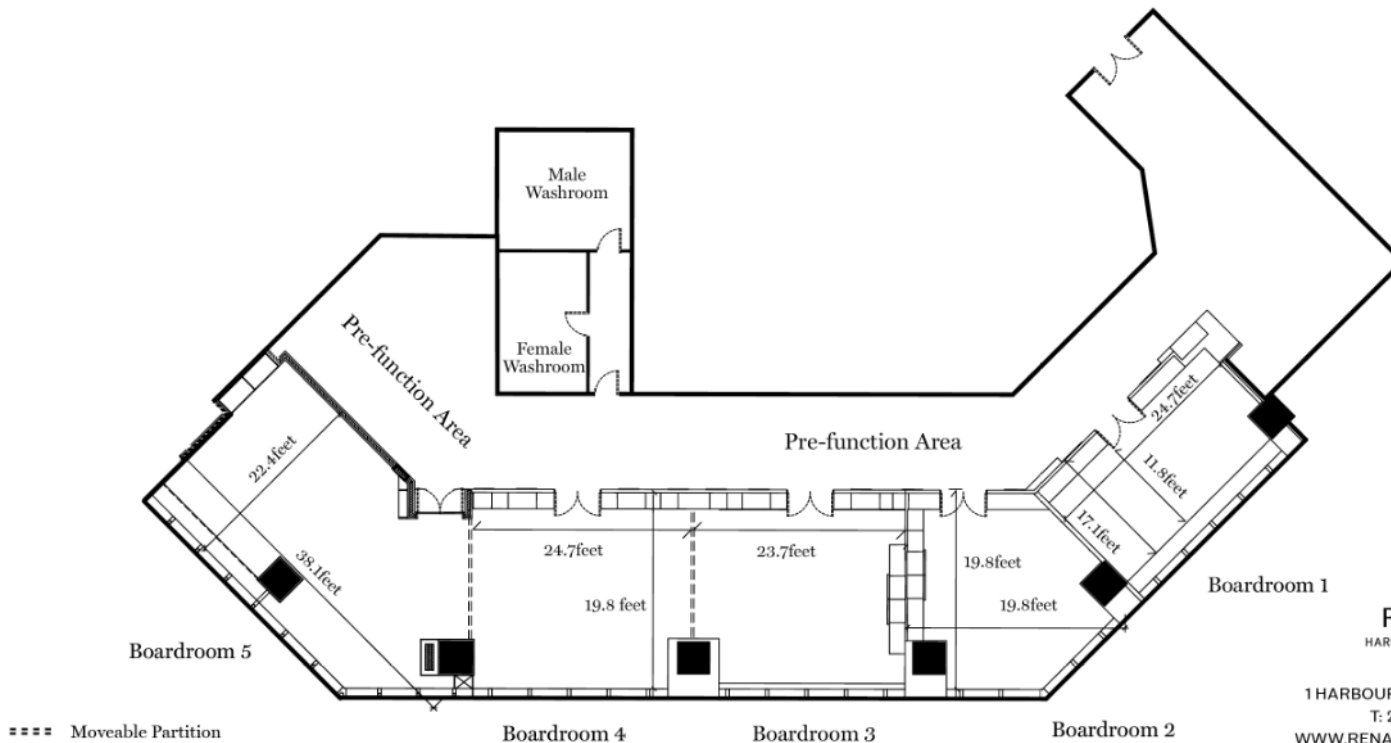

MEZZANINE FLOOR

MEETING ROOM	AREA		SET UP					
	SQ FEET	L X W X H (FEET)	THEATER	CLASSROOM	CONFERENCE	U-SHAPE	RECEPTION	BANQUET
Boardroom 1	291	24.7 x 11.8 x 7.2	-	-	10	-	-	-
Boardroom 2	205	19.8 x 19.8 x 7.2	18	12	12	15	10	12
Boardroom 3	572	23.7 x 19.8 x 7.2	24	18	12	15	25	12
Boardroom 4	583	24.7 x 19.8 x 7.2	24	18	12	15	25	12
Boardroom 5	927	38.1 x 22.4 x 7.2	32	18	18	15	25	24
Boardroom 3-4	1,155	48.4 x 19.8 x 7.2	54	42	30	33	60	48
Boardroom 4-5	1,510	55.7 x 19.8 x 7.2	40	24	30	27	50	48
Boardroom 3-5	2,082	79.5 x 19.8 x 7.2	60	42	36	33	80	72