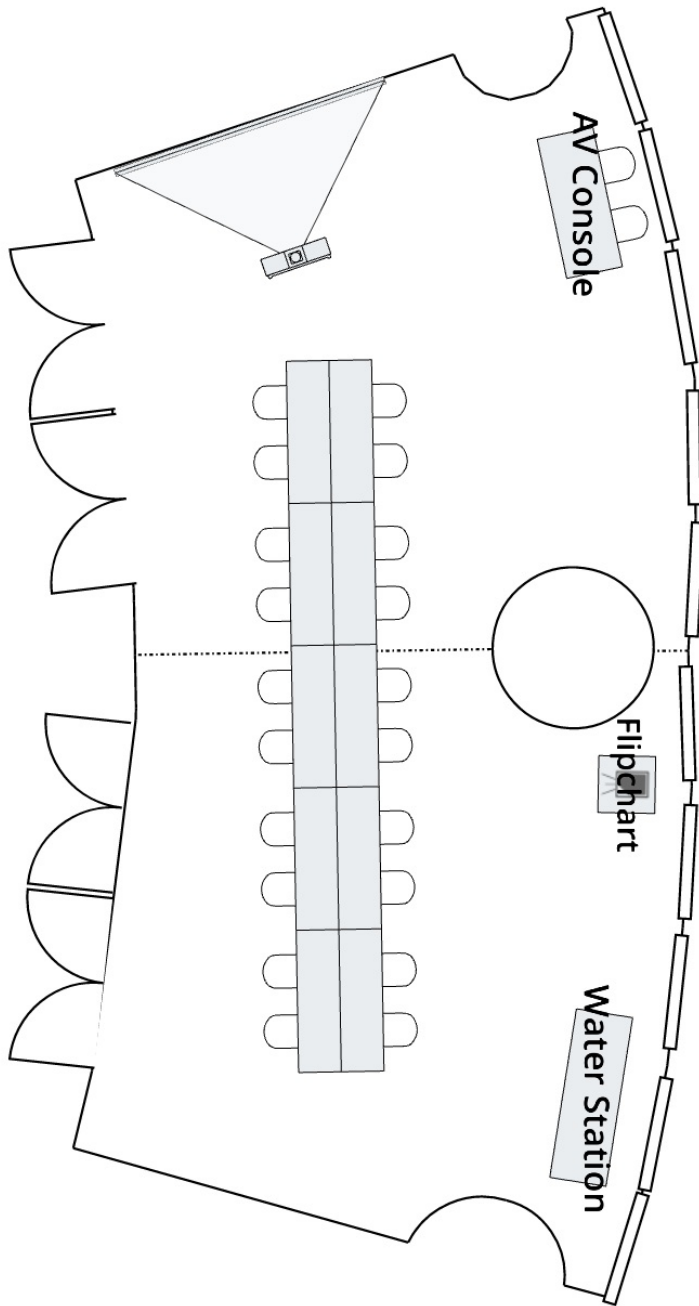

Studio II Boardroom seating - 20 pax

1 Meter