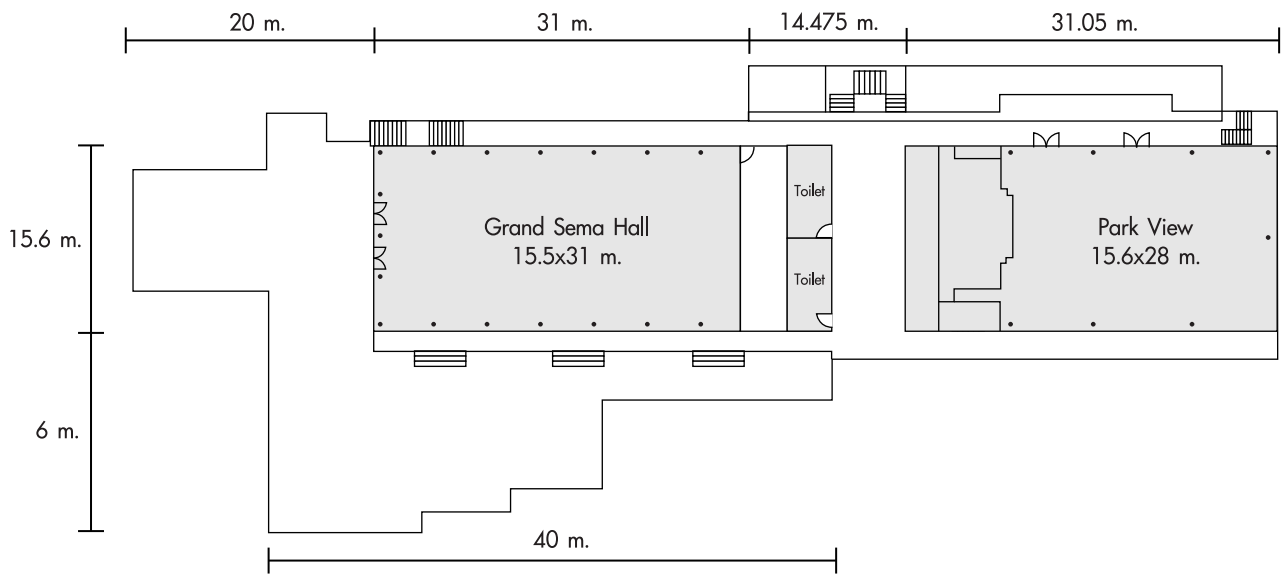

B Grand Sema Hall, Park View, Sema Hall