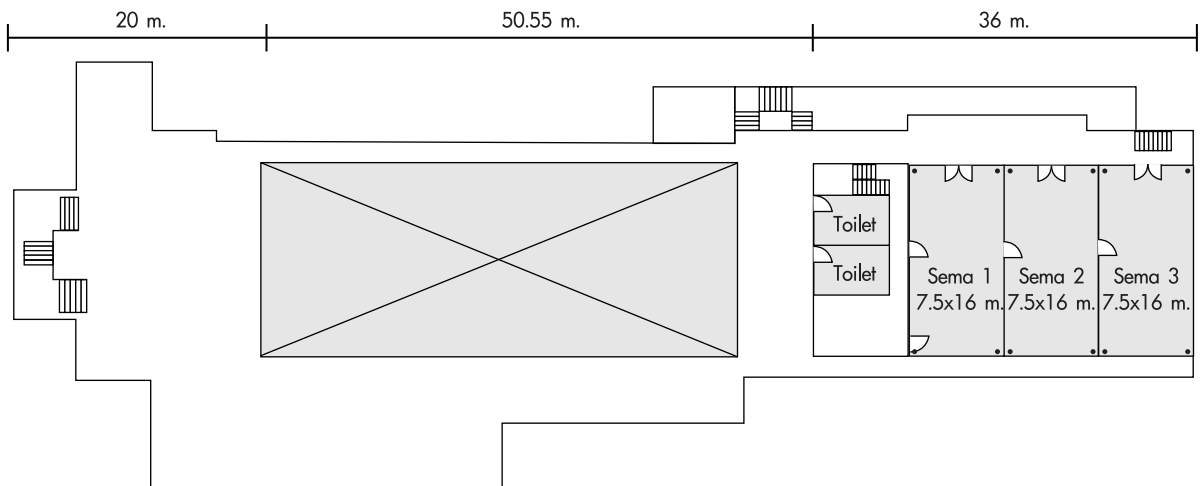

B Grand Sema Hall, Park View, Sema Hall