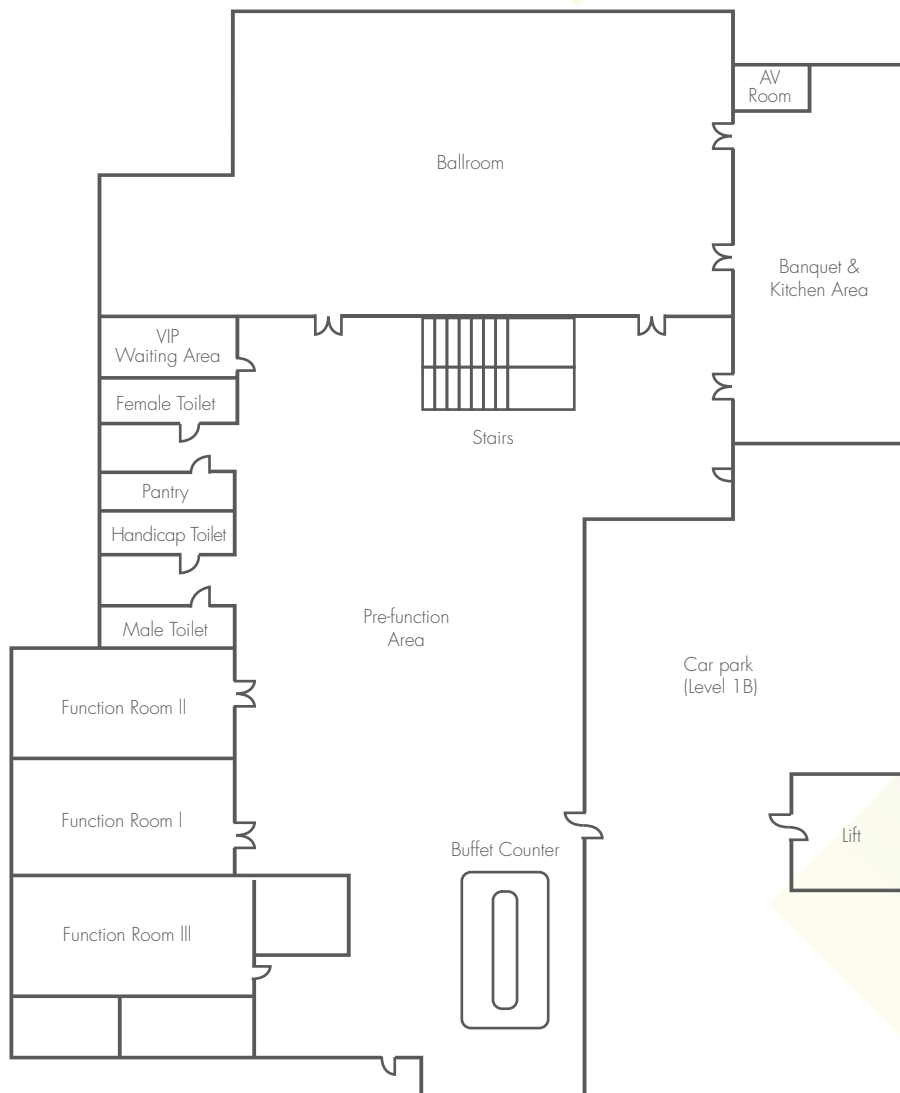

MEETING & CONVENTION

The ballroom at Lexis Port Dickson (4,141 sq ft) is ideal for mid-scale meetings and events. Able to accommodate up to 300 persons theatre style, the ballroom is supported by four small function rooms of varying sizes. Additionally, there is also a VIP holding room for important guests and dignitaries.

Function Room Dimension Capacity

| FUNCTION ROOM | Theatre | Classroom | Hollow Square | U Shape | IUI Shape | Standing Cocktail | Round Table | Floor Space (sq ft) | Dimension | Height |
|---------------------|---------|-----------|---------------|---------|-----------|-------------------|---------------|---------------------|--|------------------|
| Ballroom | 300 | 160 | 54 | 50 | 80 | 350 | 28 (280 paxs) | 4,141 | 19.6 m (L) x 19 m (W) 58.8 ft (L) x 57 ft (W) | 8 m 24 ft |
| Function Room 1 | 60 | 30 | 24 | 20 | Nil | 70 | 5 (50 paxs) | 787 | 9.79 m (L) x 6.5 m (W) 29.37 ft (L) x 19.5 ft (W) | 4 m 12 ft |
| Function Room 2 | 60 | 30 | 24 | 20 | Nil | 70 | 5 (50 paxs) | 787 | 9.79 m (L) x 6.5 m (W) 29.37 ft (L) x 19.5 ft (W) | 4 m 12 ft |
| Function Room 3 | 40 | 24 | 16 | 14 | Nil | 60 | 4 (40 paxs) | 741 | 8.58 m (L) x 8.5 m (W) | 4.2 m 12.6 ft |
| Combined Room 1 & 2 | 120 | 60 | 44 | 40 | Nil | 140 | 10 (100 paxs) | 1,574 | 19.34 m (L) x 6.5 m (W) 58 ft (L) x 19.5 ft (W) | 4 m 12 ft |
| Function Room 5 | 50 | 22 | 14 | 14 | Nil | 50 | 4 (40 paxs) | 729 | 8.5 m (L) x 8.5 m (W) 26 ft (L) x 26 ft (W) | 3.3 m 12 ft |

Function Room Layout