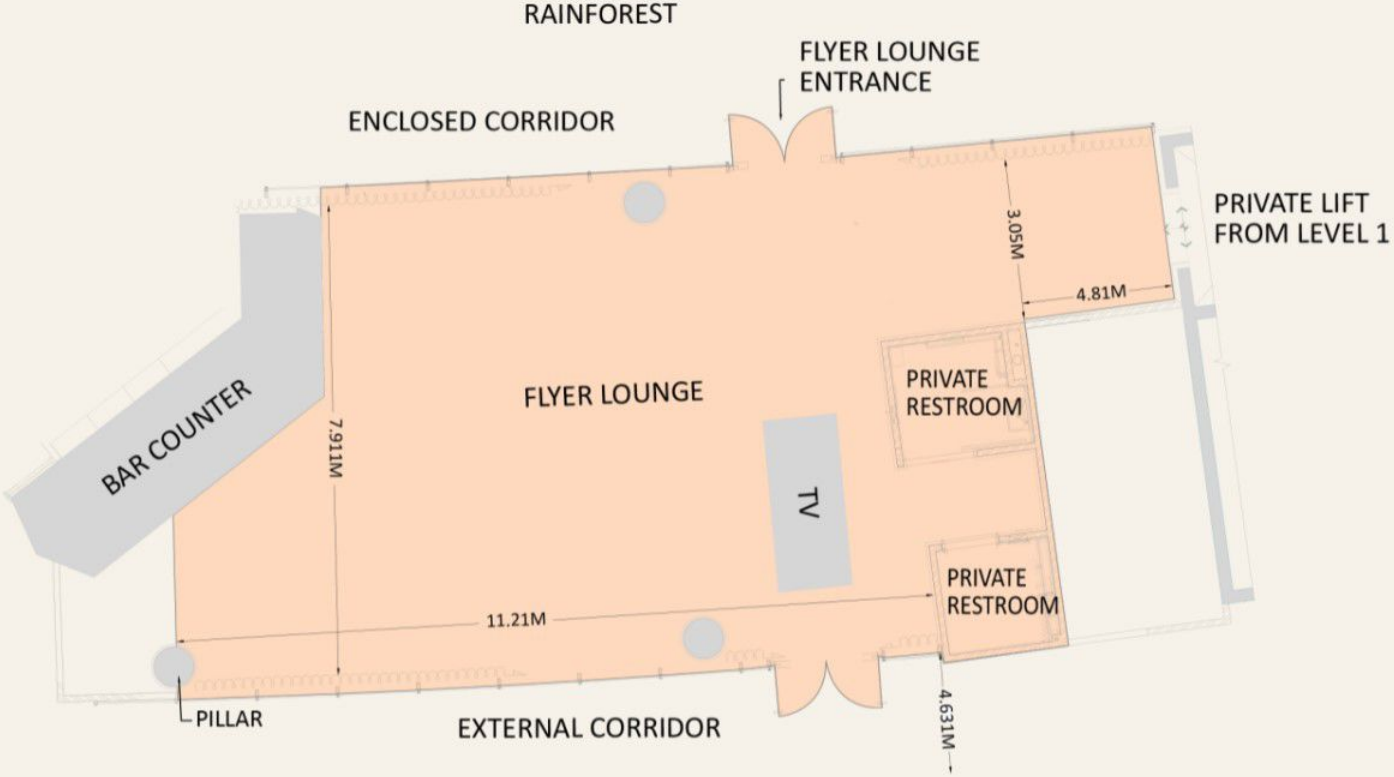

FLYER LOUNGE (FLOOR PLAN)

VIEW OF MARINA BAY WATERFRONT