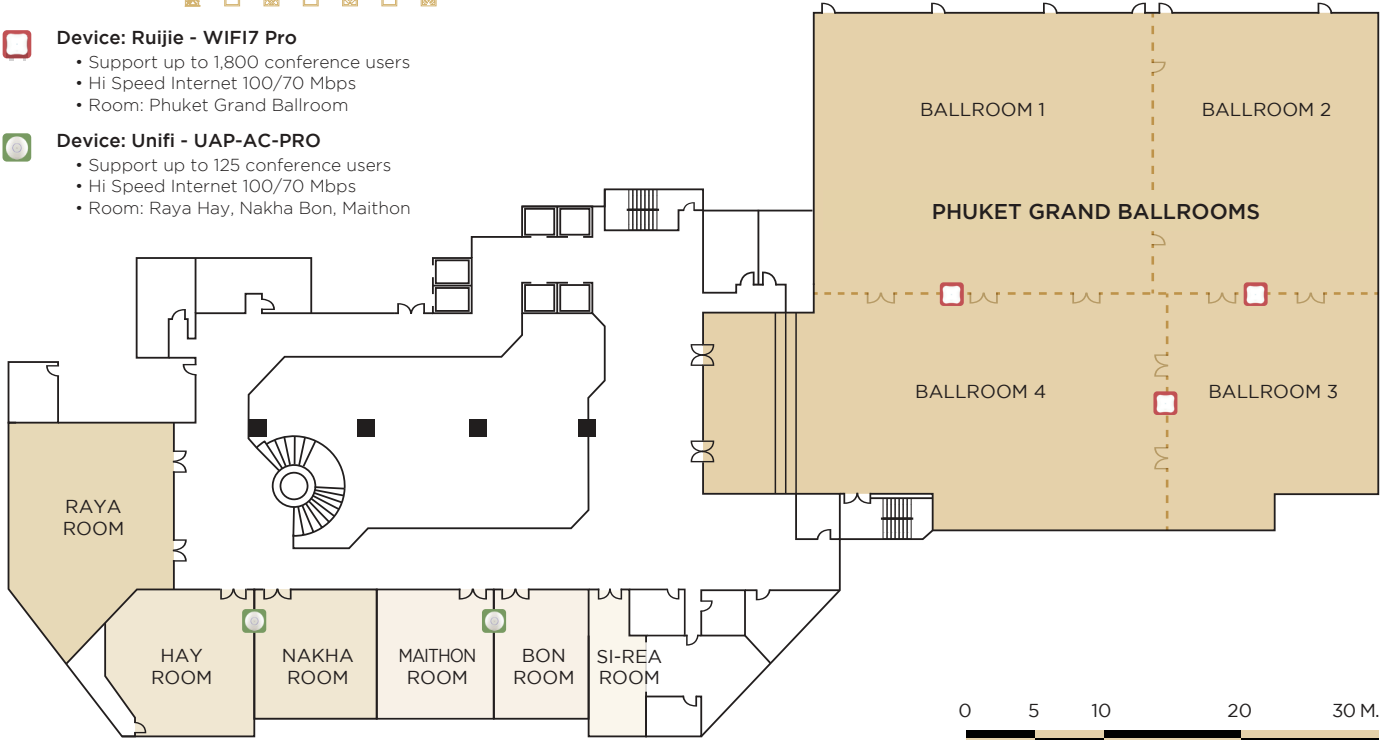

MEETING ROOMS

Device: Ruijie - WIFI7 Pro

- Support up to 1,800 conference users
- Hi Speed Internet 100/70 Mbps
- Room: Phuket Grand Ballroom

Device: Unifi - UAP-AC-PRO

- Support up to 125 conference users
- Hi Speed Internet 100/70 Mbps
- Room: Raya Hay, Nakha Bon, Maithon

HAY-NAKHA

BON-MAITHON

SCALE

Name	Area (sq.m.)	Height (sq.m.)	Classroom (pax)	Theatre (pax)	U-Shape (pax)	Boardroom (pax)	Cocktail (pax)	Banquet (pax)	
								Buffet	Set Table
Phuket Grand Ballrooms	1,637	5	800	2,300	-	-	2,000	600	1,000
Ballroom 1 & 2	860	5	450	1,000	120	120	1,200	350	450
Ballroom 1 & 4	996	-	400	900	-	-	700	350	450
Ballroom 2 & 3	583	-	200	400	60	60	250	200	300
Ballroom 1	519	5	300	500	60	60	250	200	250
Ballroom 2	340	5	140	300	45	45	150	170	200
Ballroom 3	243	3	-	-	-	-	-	-	-
Ballroom 4	386	3	-	-	-	-	-	-	-
Raya	162	3	80	180	40	40	100	70	90
Hay	78	3	30	40	20	20	30	30	40
Nakha	74	3	20	30	20	20	20	-	30
Hay - Nakha	152	3	60	100	40	40	70	60	70
Bon	61	3	20	40	20	20	20	-	30
Maithon	76	3	20	40	20	20	20	-	30
Bon - Maithong	137	3	60	80	40	40	60	50	60
Si-Rea	40	3	-	-	-	10	-	-	-