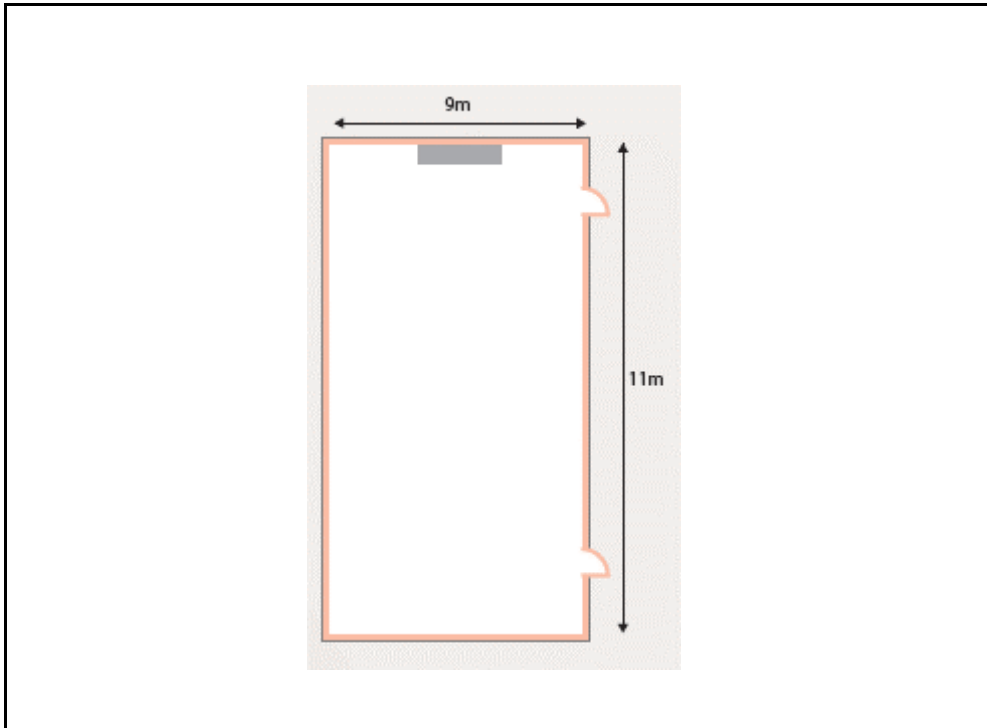

## Room Name: Diamond Hall

Dimension (L x W)	Area (m2)	Height (m)
30 x 16	481.8	
<b>Banquet</b>	<b>Classroom</b>	<b>Theatre</b>
240	250	400

## Room Name: Emerald Hall

Dimension (L x W)	Area (m2)	Height (m)
15 x 19	283.8	
<b>Banquet</b>	<b>Classroom</b>	<b>Theatre</b>
100	120	150

Room Name: *Sapphire Hall*

Dimension (L x W)	Area (m2)	Height (m)
9 x 19	168.3	
<b>Banquet</b>	<b>Classroom</b>	<b>Theatre</b>
80	90	120

Room Name: *Ruby Hall*

Dimension (L x W)	Area (m2)	Height (m)
9 x 12	115.5	
<b>Banquet</b>	<b>Classroom</b>	<b>Theatre</b>
50	50	70

Room Name: Opal Hall

Dimension (L x W)	Area (m <sup>2</sup> )	Height (m)
9 x 11	99	
<b>Banquet</b>	<b>Classroom</b>	<b>Theatre</b>
40	40	60