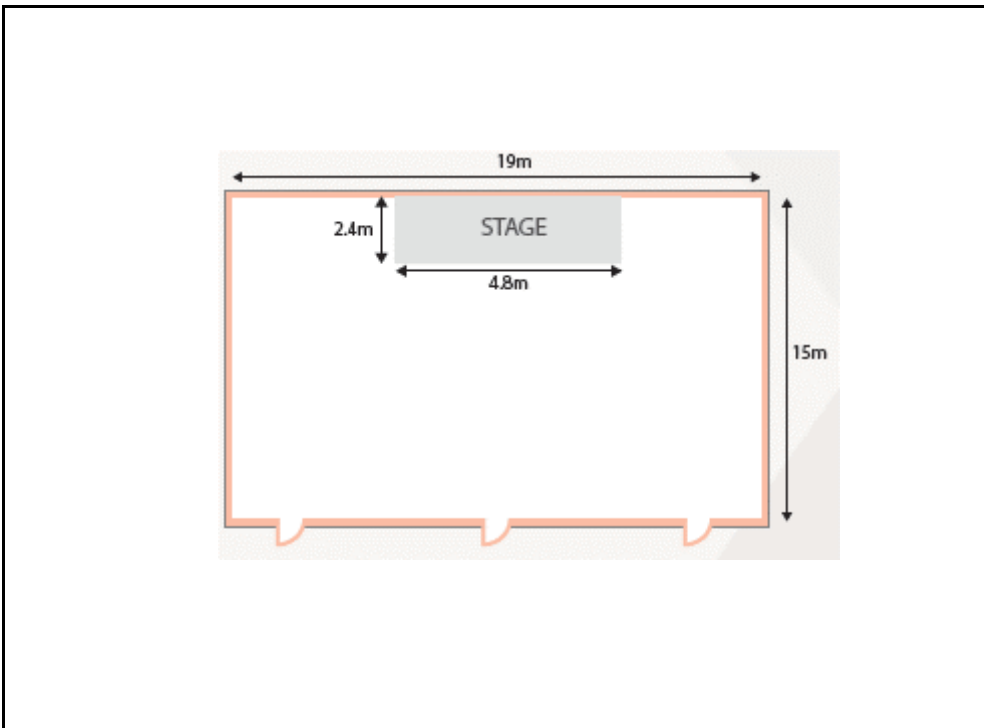

## Room Name: Diamond Hall

Dimension (L x W)	Area (m2)	Height (m)
30 x 16	481.8	
<b>Banquet</b>	<b>Classroom</b>	<b>Theatre</b>
240	250	400

## Room Name: Emerald Hall

Dimension (L x W)	Area (m2)	Height (m)
15 x 19	283.8	
<b>Banquet</b>	<b>Classroom</b>	<b>Theatre</b>
100	120	150

Room Name: *Sapphire Hall*

Dimension (L x W)	Area (m2)	Height (m)
9 x 19	168.3	
<b>Banquet</b>	<b>Classroom</b>	<b>Theatre</b>
80	90	120

Room Name: *Ruby Hall*

Dimension (L x W)	Area (m2)	Height (m)
9 x 12	115.5	
<b>Banquet</b>	<b>Classroom</b>	<b>Theatre</b>
50	50	70

Room Name: Opal Hall

Dimension (L x W)	Area (m <sup>2</sup> )	Height (m)
9 x 11	99	
<b>Banquet</b>	<b>Classroom</b>	<b>Theatre</b>
40	40	60