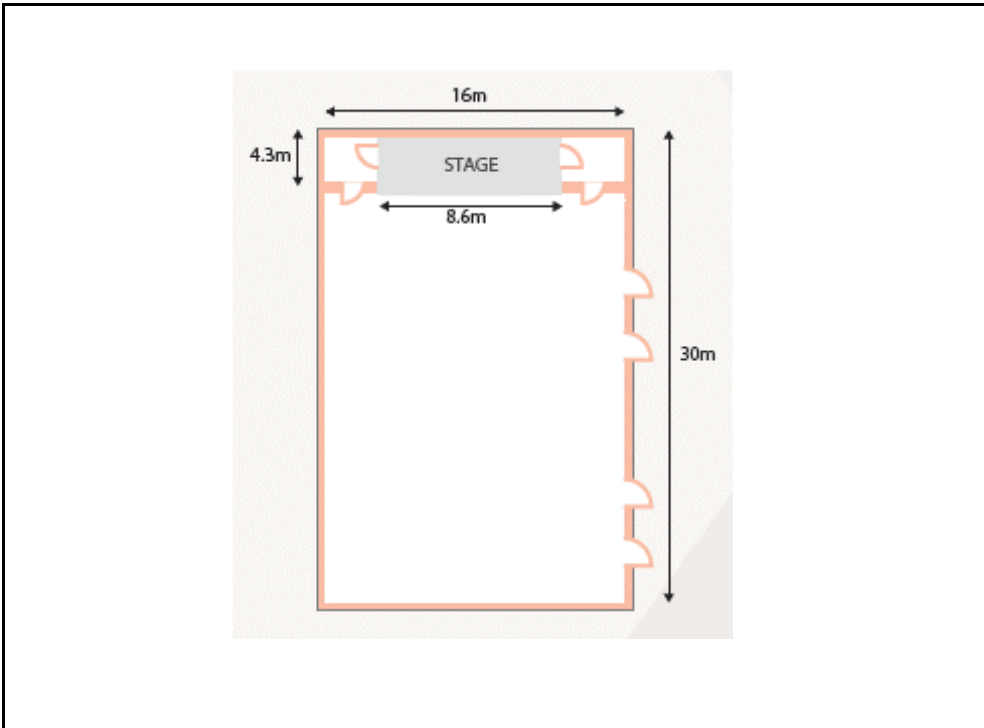

## Room Name: Diamond Hall

Dimension (L x W)	Area (m2)	Height (m)
30 x 16	481.8	
<b>Banquet</b>	<b>Classroom</b>	<b>Theatre</b>
240	250	400

## Room Name: Emerald Hall

Dimension (L x W)	Area (m2)	Height (m)
15 x 19	283.8	
<b>Banquet</b>	<b>Classroom</b>	<b>Theatre</b>
100	120	150

Room Name: *Sapphire Hall*

Dimension (L x W)	Area (m2)	Height (m)
9 x 19	168.3	
<b>Banquet</b>	<b>Classroom</b>	<b>Theatre</b>
80	90	120

Room Name: *Ruby Hall*

Dimension (L x W)	Area (m2)	Height (m)
9 x 12	115.5	
<b>Banquet</b>	<b>Classroom</b>	<b>Theatre</b>
50	50	70

Room Name: Opal Hall

Dimension (L x W)	Area (m <sup>2</sup> )	Height (m)
9 x 11	99	
<b>Banquet</b>	<b>Classroom</b>	<b>Theatre</b>
40	40	60