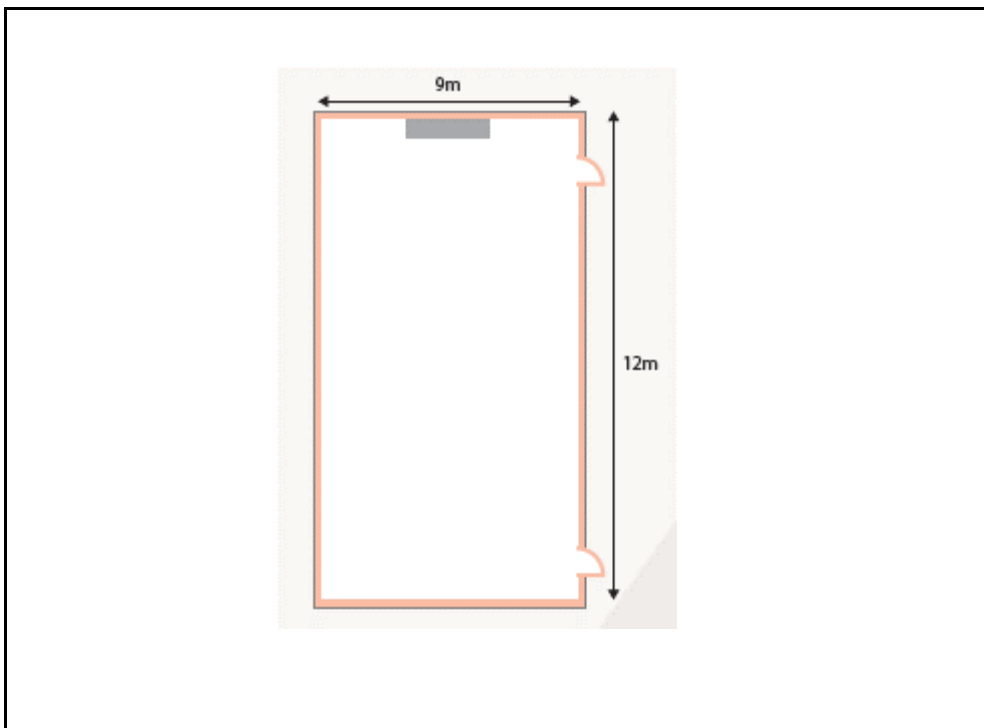

## Room Name: Diamond Hall

Dimension (L x W)	Area (m2)	Height (m)
30 x 16	481.8	
<b>Banquet</b>	<b>Classroom</b>	<b>Theatre</b>
240	250	400

## Room Name: Emerald Hall

Dimension (L x W)	Area (m2)	Height (m)
15 x 19	283.8	
<b>Banquet</b>	<b>Classroom</b>	<b>Theatre</b>
100	120	150

Room Name: *Sapphire Hall*

Dimension (L x W)	Area (m2)	Height (m)
9 x 19	168.3	
<b>Banquet</b>	<b>Classroom</b>	<b>Theatre</b>
80	90	120

Room Name: *Ruby Hall*

Dimension (L x W)	Area (m2)	Height (m)
9 x 12	115.5	
<b>Banquet</b>	<b>Classroom</b>	<b>Theatre</b>
50	50	70

Room Name: Opal Hall

Dimension (L x W)	Area (m <sup>2</sup> )	Height (m)
9 x 11	99	
<b>Banquet</b>	<b>Classroom</b>	<b>Theatre</b>
40	40	60