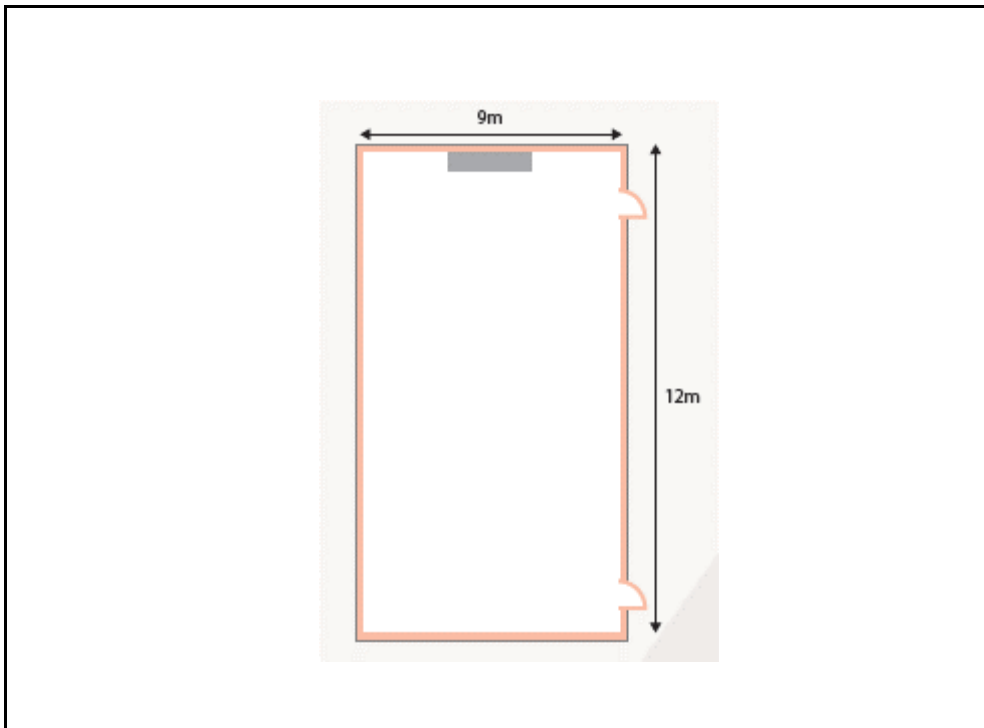

## Room Name: Diamond Hall

Dimension (L x W)	Area (m2)	Height (m)
30 x 16	481.8	
<b>Banquet</b>	<b>Classroom</b>	<b>Theatre</b>
240	250	400

## Room Name: Emerald Hall

Dimension (L x W)	Area (m2)	Height (m)
15 x 19	283.8	
<b>Banquet</b>	<b>Classroom</b>	<b>Theatre</b>
100	120	150

Room Name: *Sapphire Hall*

Dimension (L x W)	Area (m2)	Height (m)
9 x 19	168.3	
<b>Banquet</b>	<b>Classroom</b>	<b>Theatre</b>
80	90	120

Room Name: *Ruby Hall*

Dimension (L x W)	Area (m2)	Height (m)
9 x 12	115.5	
<b>Banquet</b>	<b>Classroom</b>	<b>Theatre</b>
50	50	70

Room Name: Opal Hall

Dimension (L x W)	Area (m <sup>2</sup> )	Height (m)
9 x 11	99	
<b>Banquet</b>	<b>Classroom</b>	<b>Theatre</b>
40	40	60