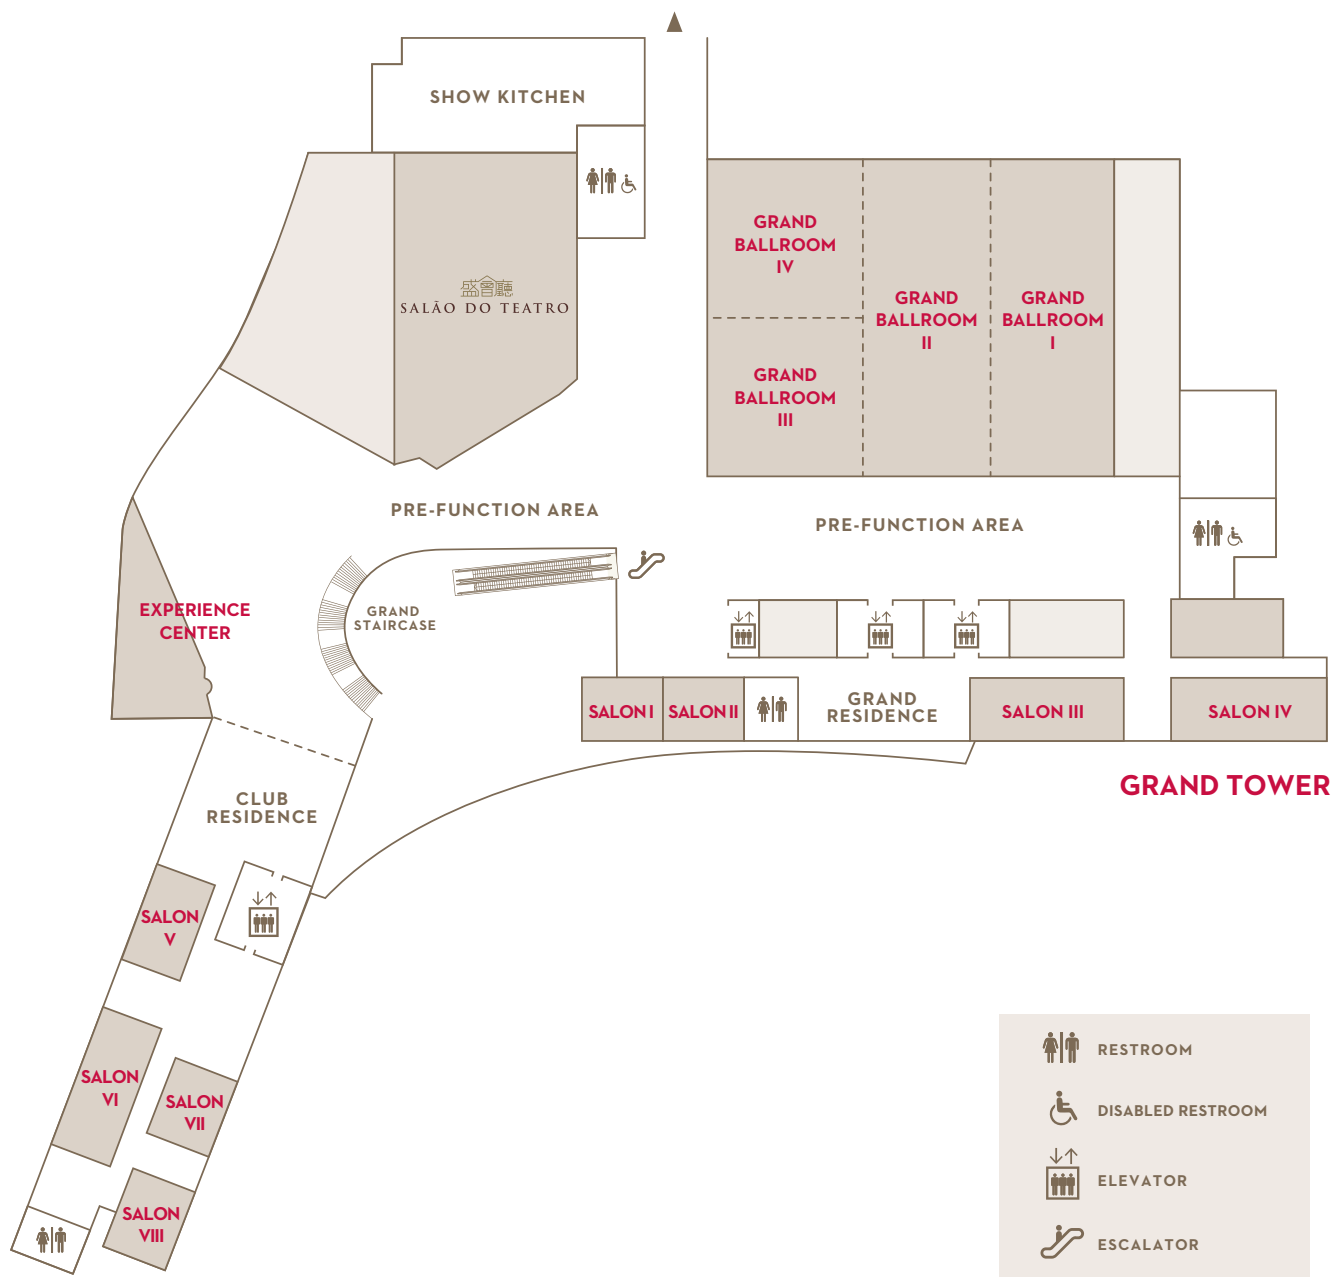

LEVEL 2, CITY OF DREAMS  
Soho, The Countdown Gaming Area, Li Ying Club

GRAND CLUB TOWER

GRAND TOWER

-  RESTROOM
-  DISABLED RESTROOM
-  ELEVATOR
-  ESCALATOR