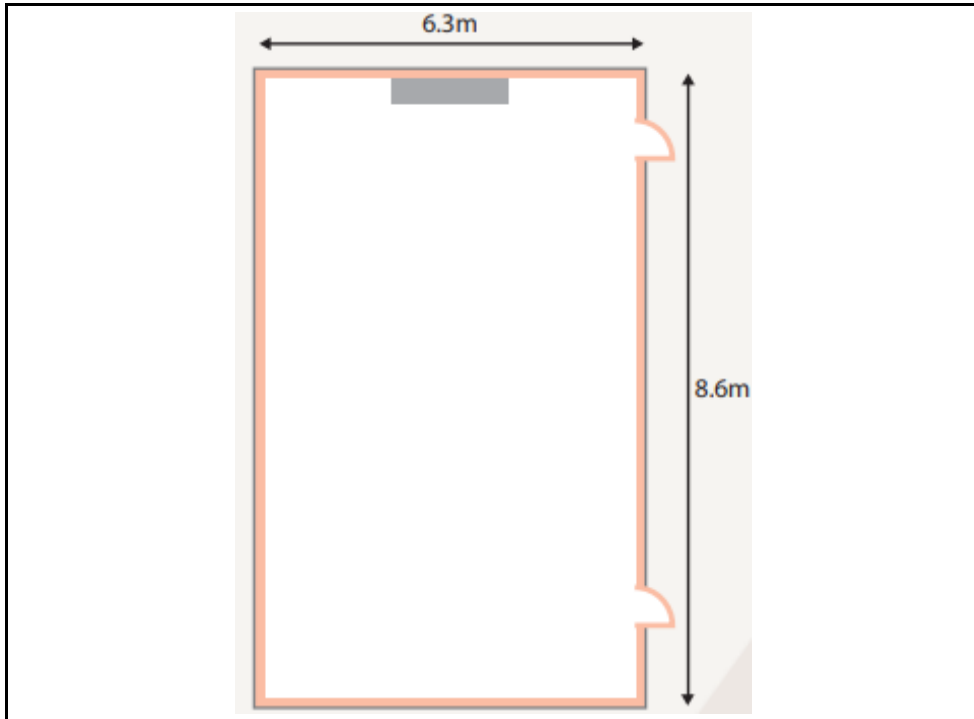

SONO FELICE

Room Name: *Diamante*

Dimension (L x W)	Area (m ²)	Height (m)
18 x 29	676.5	
Banquet	Classroom	Theatre
280	320	450

Room Name: *Zaffiro*

Dimension (L x W)	Area (m ²)	Height (m)
11 x 14.6	188	
Banquet	Classroom	Theatre
80	80	120

Room Name: *Rubino*

Dimension (L x W)	Area (m ²)	Height (m)
8.6 x 6	43	
Banquet	Classroom	U-Shape
-		13