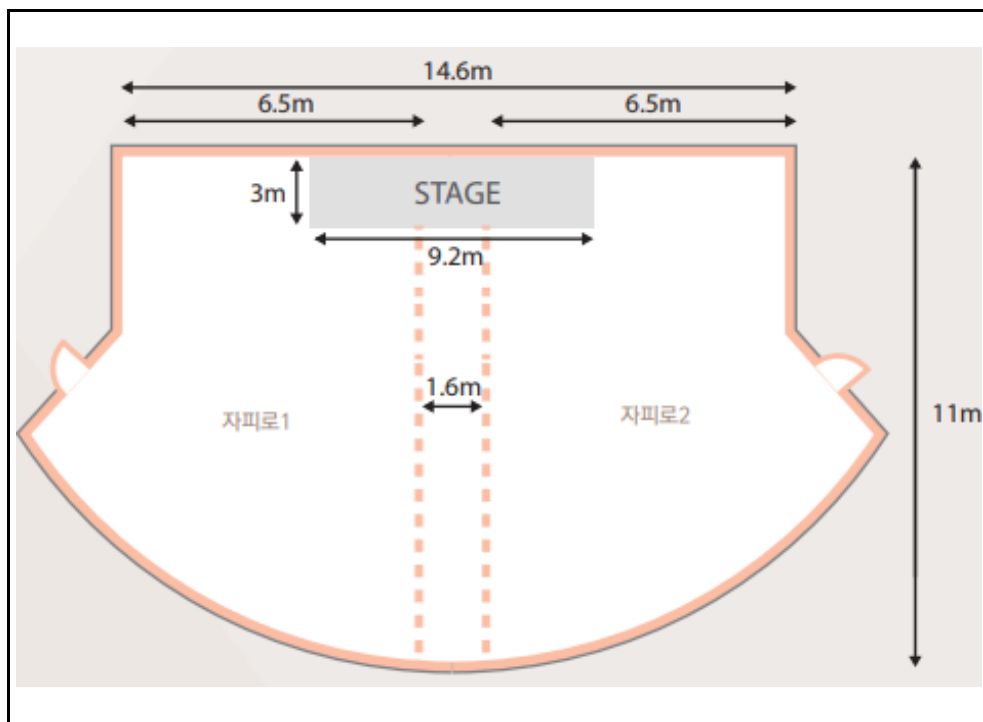

SONO FELICE

Room Name: *Diamante*

Dimension (L x W)	Area (m ²)	Height (m)
18 x 29	676.5	
Banquet	Classroom	Theatre
280	320	450

Room Name: *Zaffiro*

Dimension (L x W)	Area (m ²)	Height (m)
11 x 14.6	188	
Banquet	Classroom	Theatre
80	80	120

Room Name: *Rubino*

Dimension (L x W)	Area (m ²)	Height (m)
8.6 x 6	43	
Banquet	Classroom	U-Shape
-		13