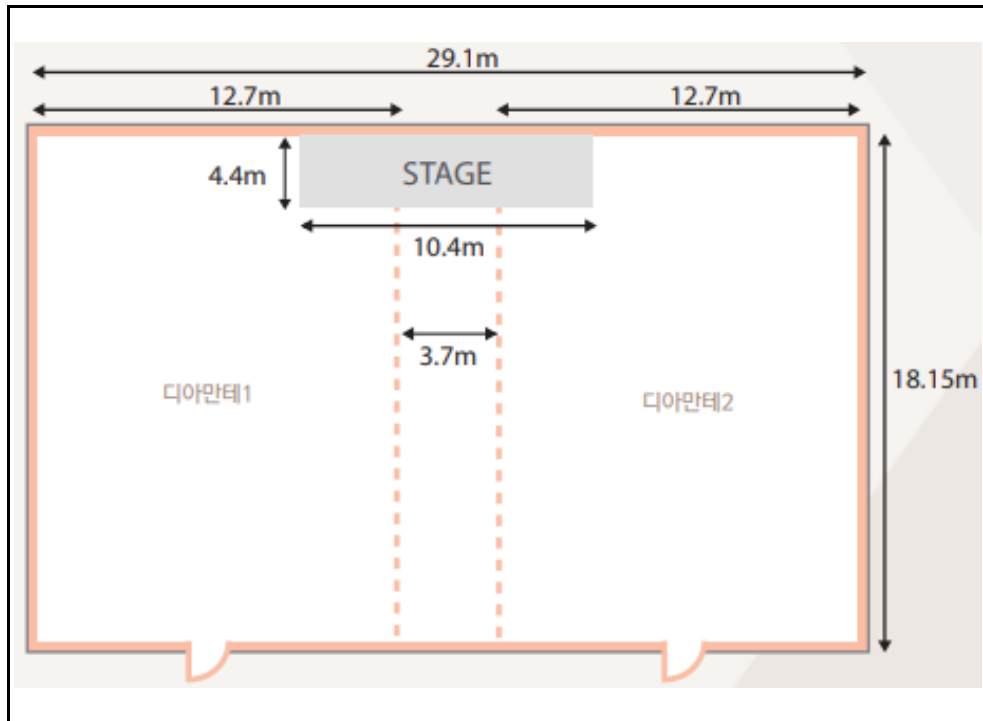

SONO FELICE

Room Name: *Diamante*

Dimension (L x W)	Area (m ²)	Height (m)
18 x 29	676.5	
Banquet	Classroom	Theatre
280	320	450

Room Name: *Zaffiro*

Dimension (L x W)	Area (m ²)	Height (m)
11 x 14.6	188	
Banquet	Classroom	Theatre
80	80	120

Room Name: *Rubino*

Dimension (L x W)	Area (m ²)	Height (m)
8.6 x 6	43	
Banquet	Classroom	U-Shape
-		13