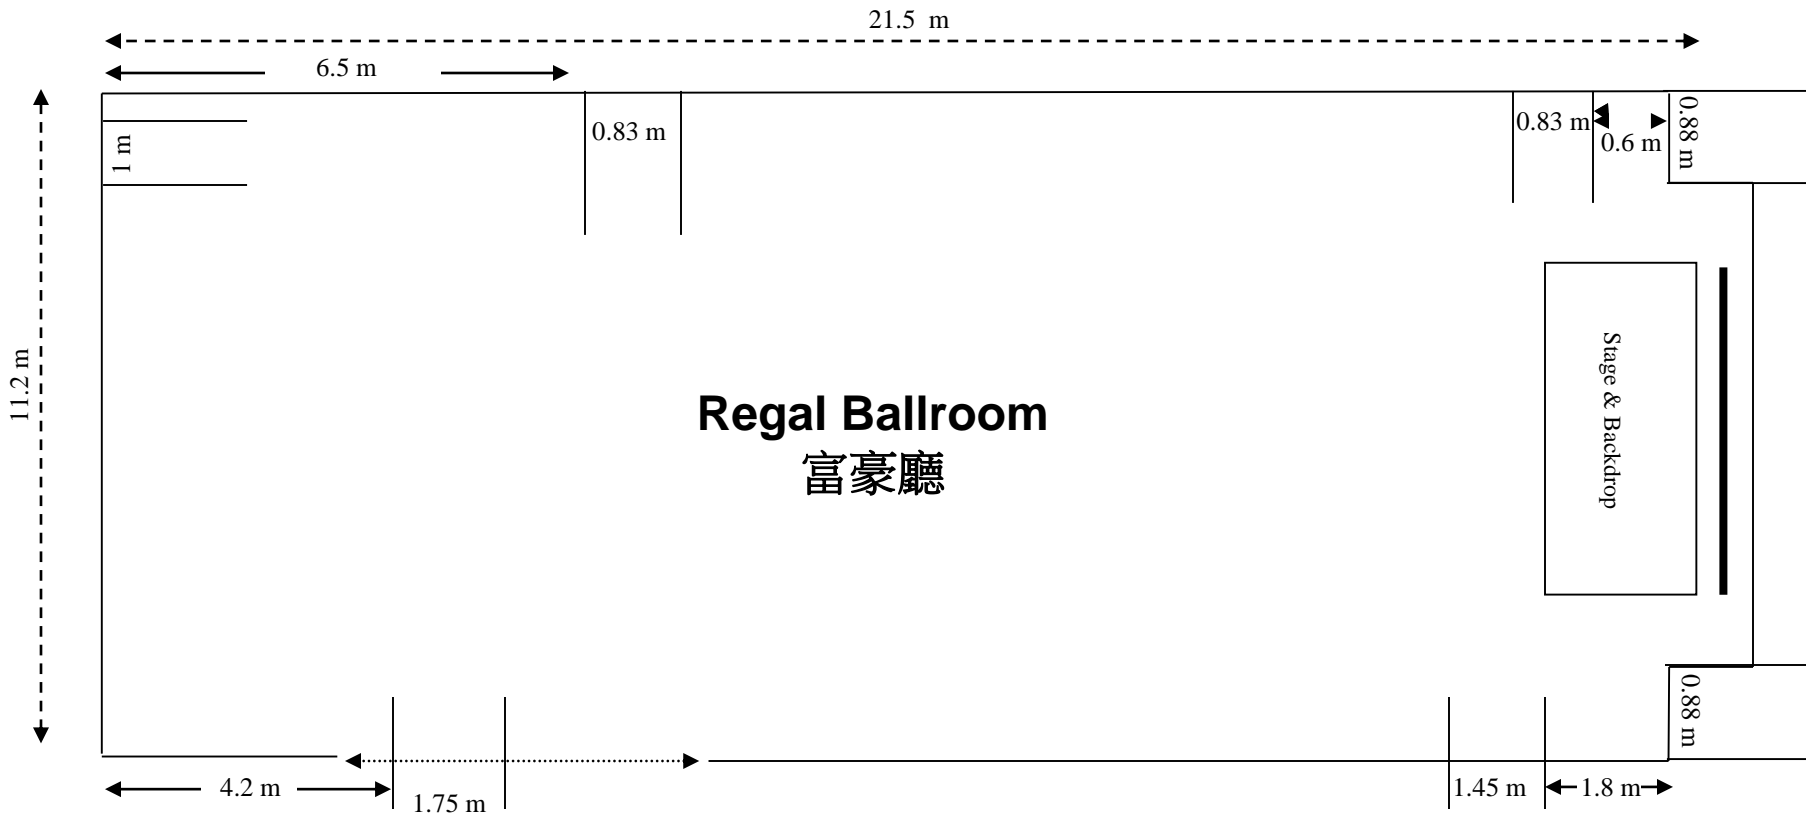

**REGAL**  
 HONGKONG HOTEL  
 CAUSEWAY BAY · HONG KONG  
 富豪香港酒店

**Regal Ballroom**  
 富豪廳

VENUE	DIMENSION		SIZE		CEILING		CAPACITY			
	Metre	Feet	Sq. M	Sq. Feet	Sq. M	Sq. Feet	Classroom	U-Shape	Theatre	Banquet
<b>Regal Ballroom</b>	21.5 x 11.2	70.5 x 36.7	240	2583	3.85	12.6	120	52	320	204