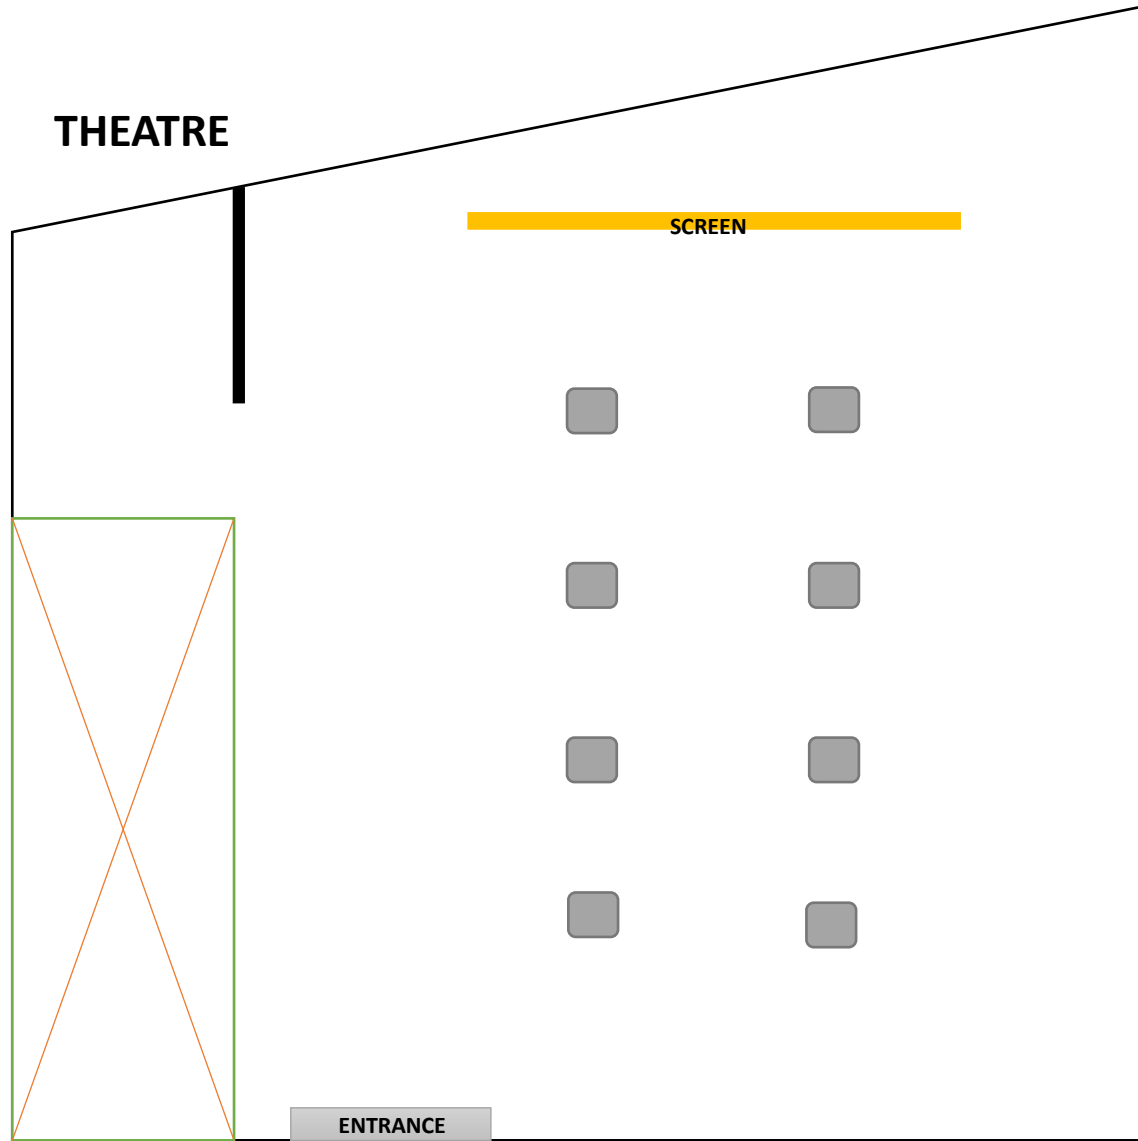

ALICANTE

THEATRE

SOCIAL DISTANCING : 1m

Illustration Graphic ONLY